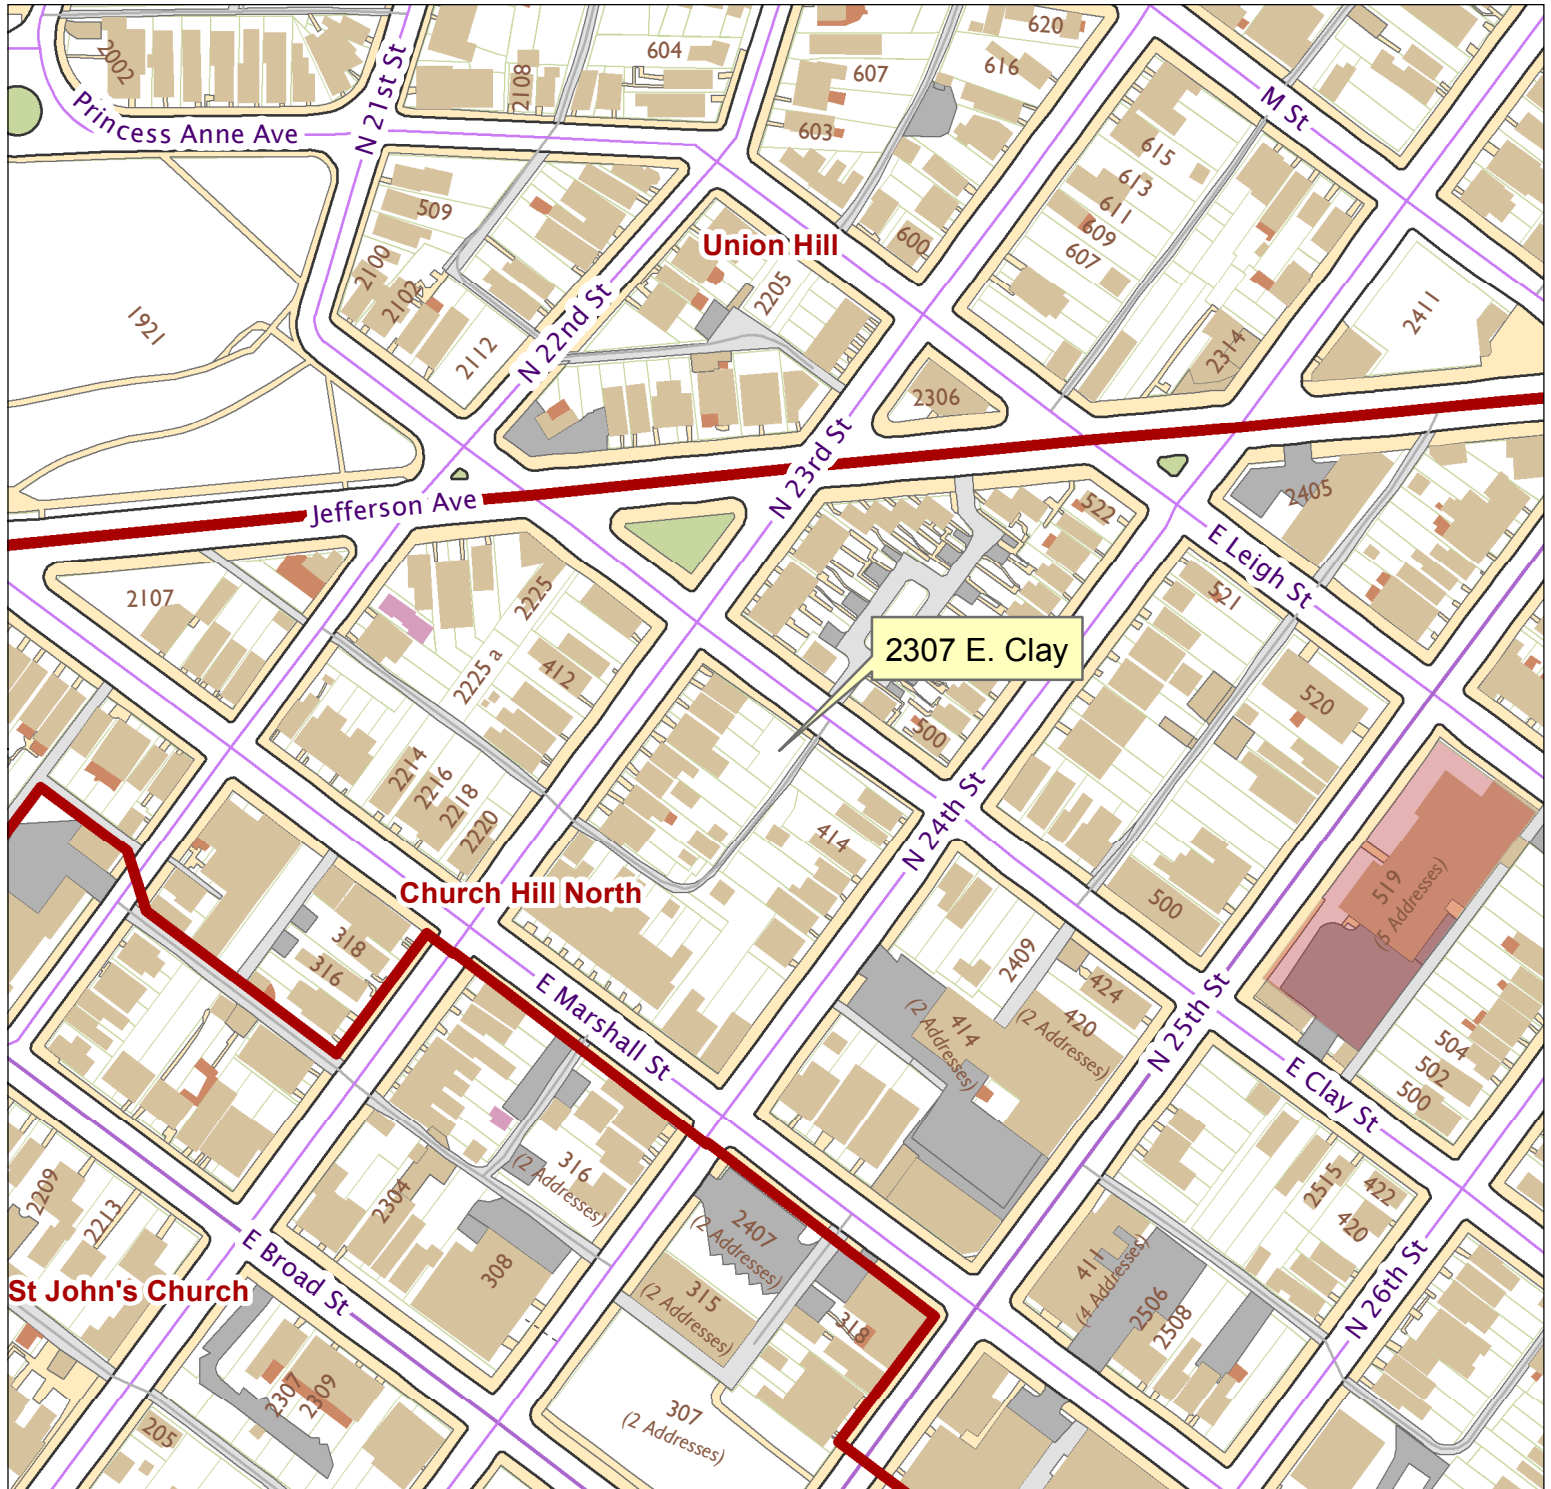

2307 E. Clay Street

City of Richmond, VA

Geographic Information Systems

Map printed by palmquwd on 2014.10.10.

Document Path: G:\PDR\Planning & Preservation\CAR\Applications\Base Maps\Base Map.mxd

Disclaimer:
The City of Richmond assumes no liability either for any errors, omissions, or inaccuracies in the information provided regardless of the cause of such or for any decision made, action taken, or action not taken by the user in reliance upon any maps or information provided herein.