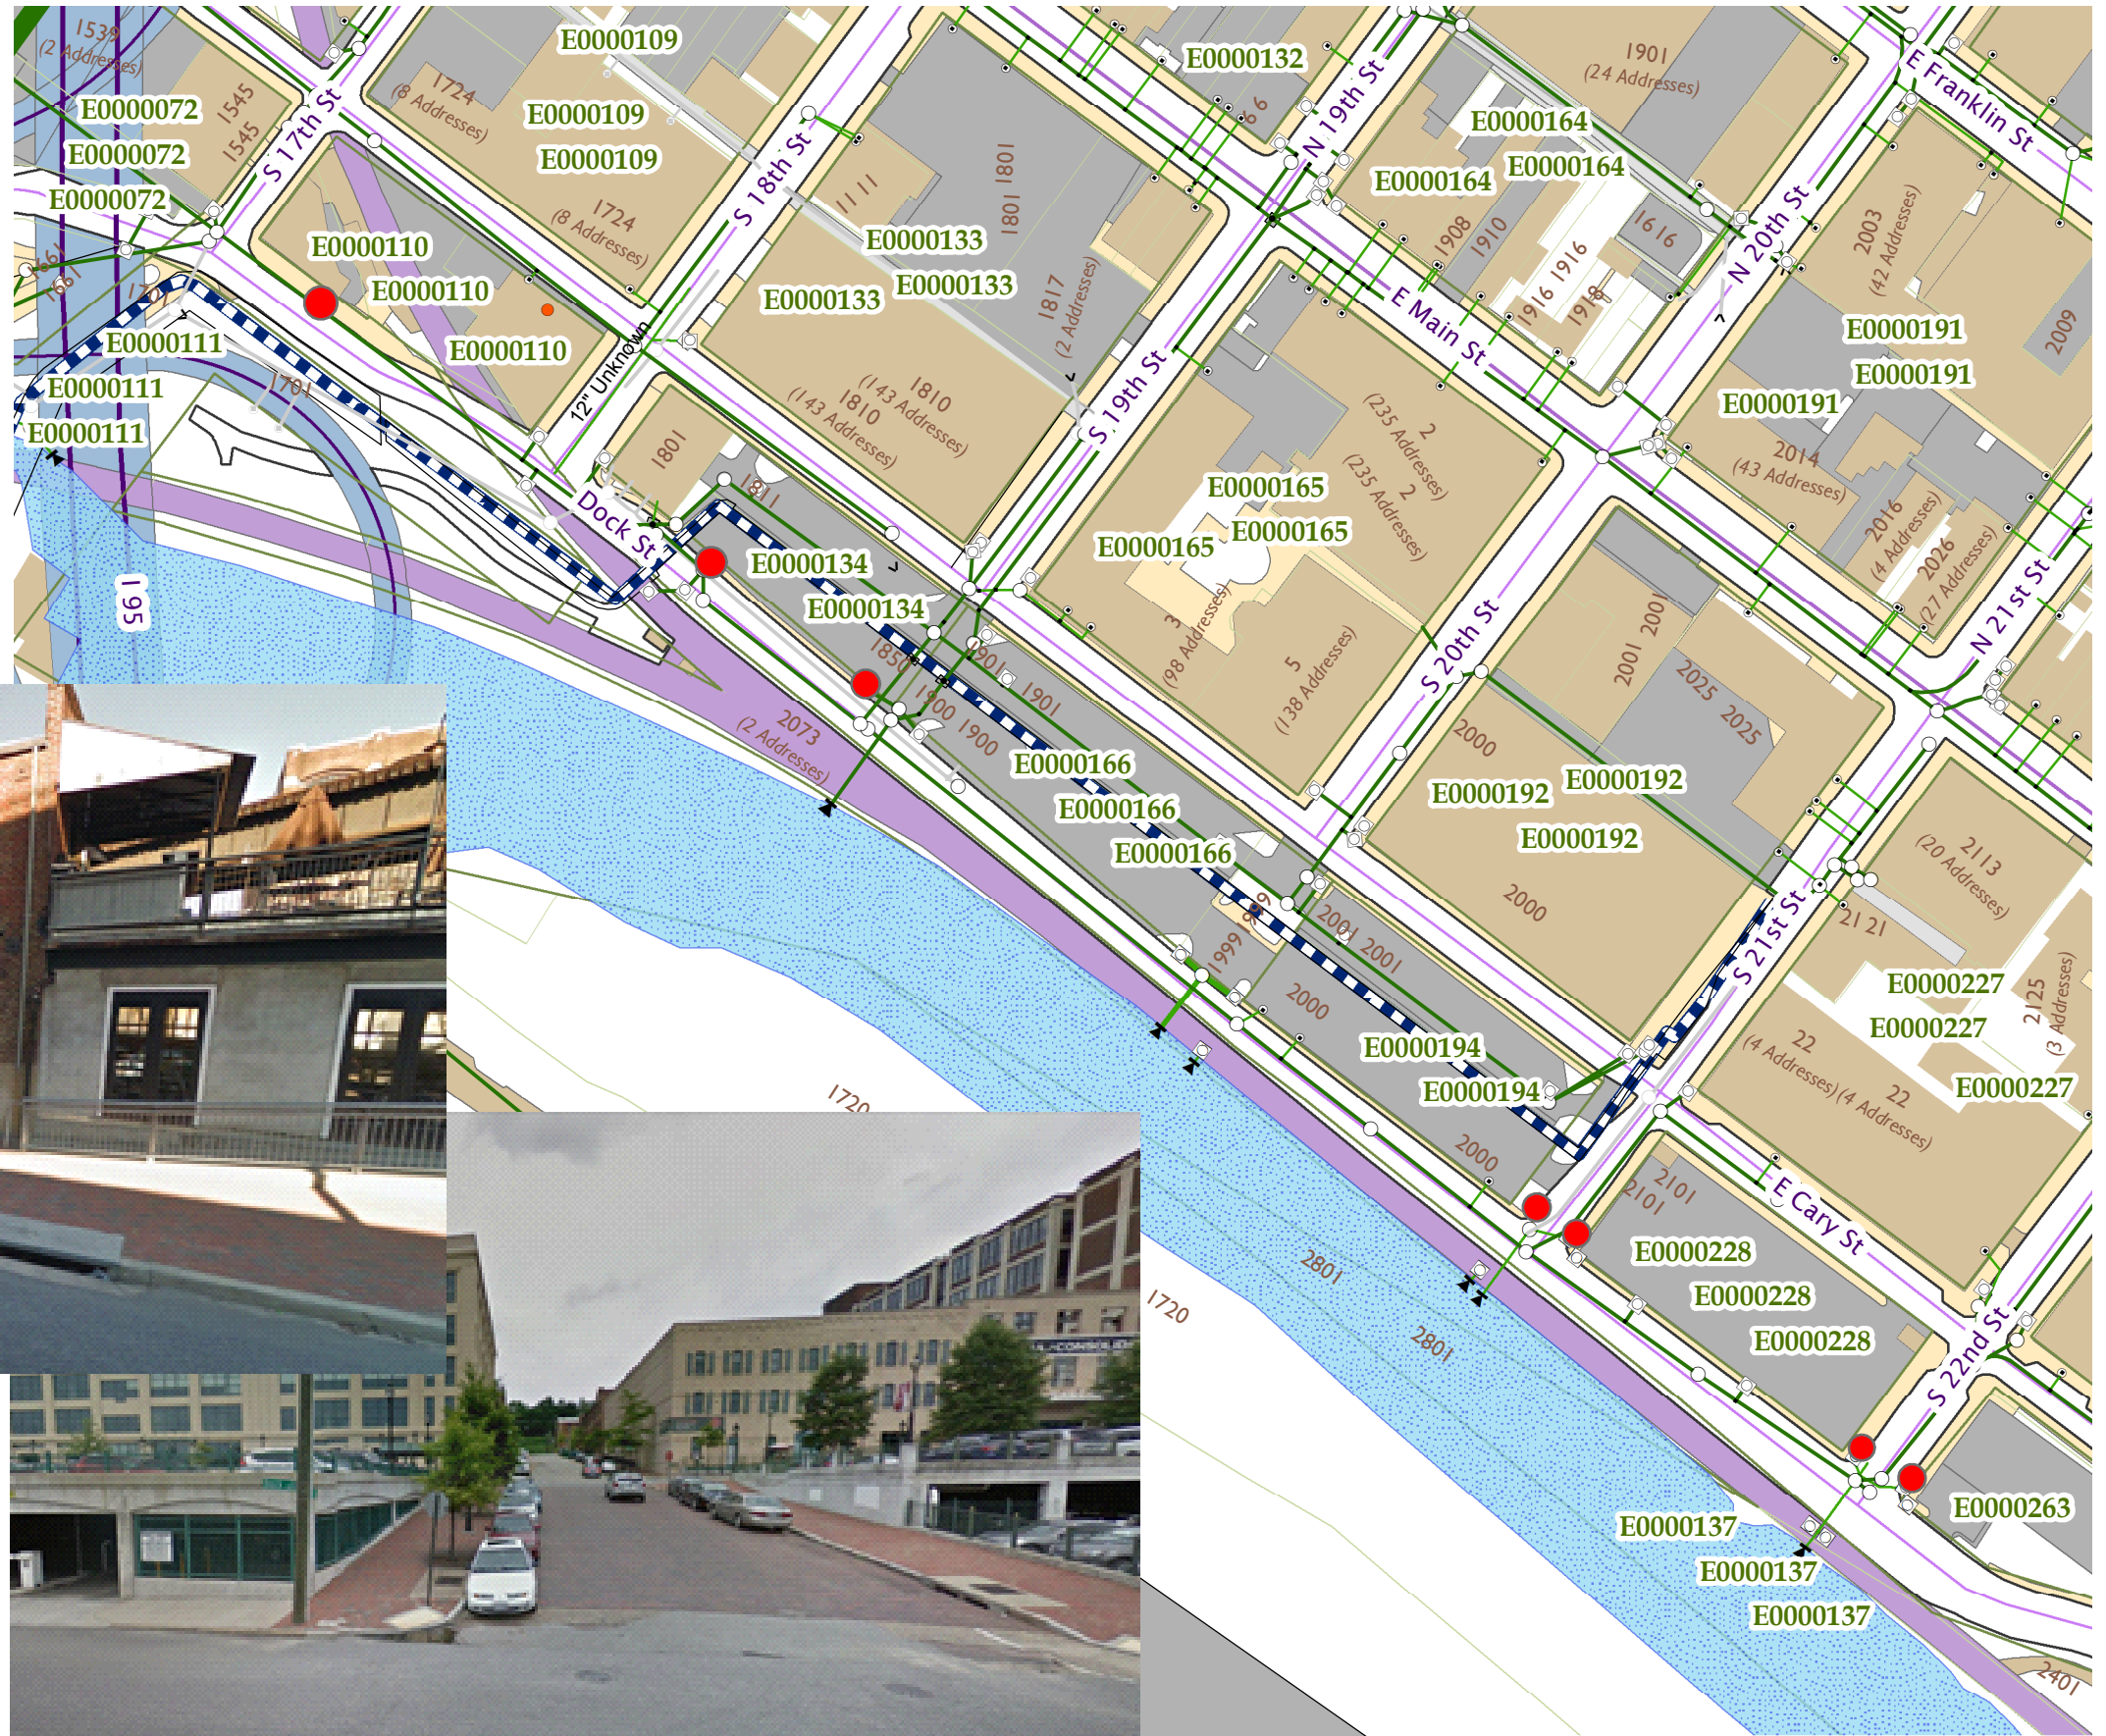

City of Richmond, DPU, Drain Art Location - 2017

Legend

 Drain Location

1 inch = 150 feet