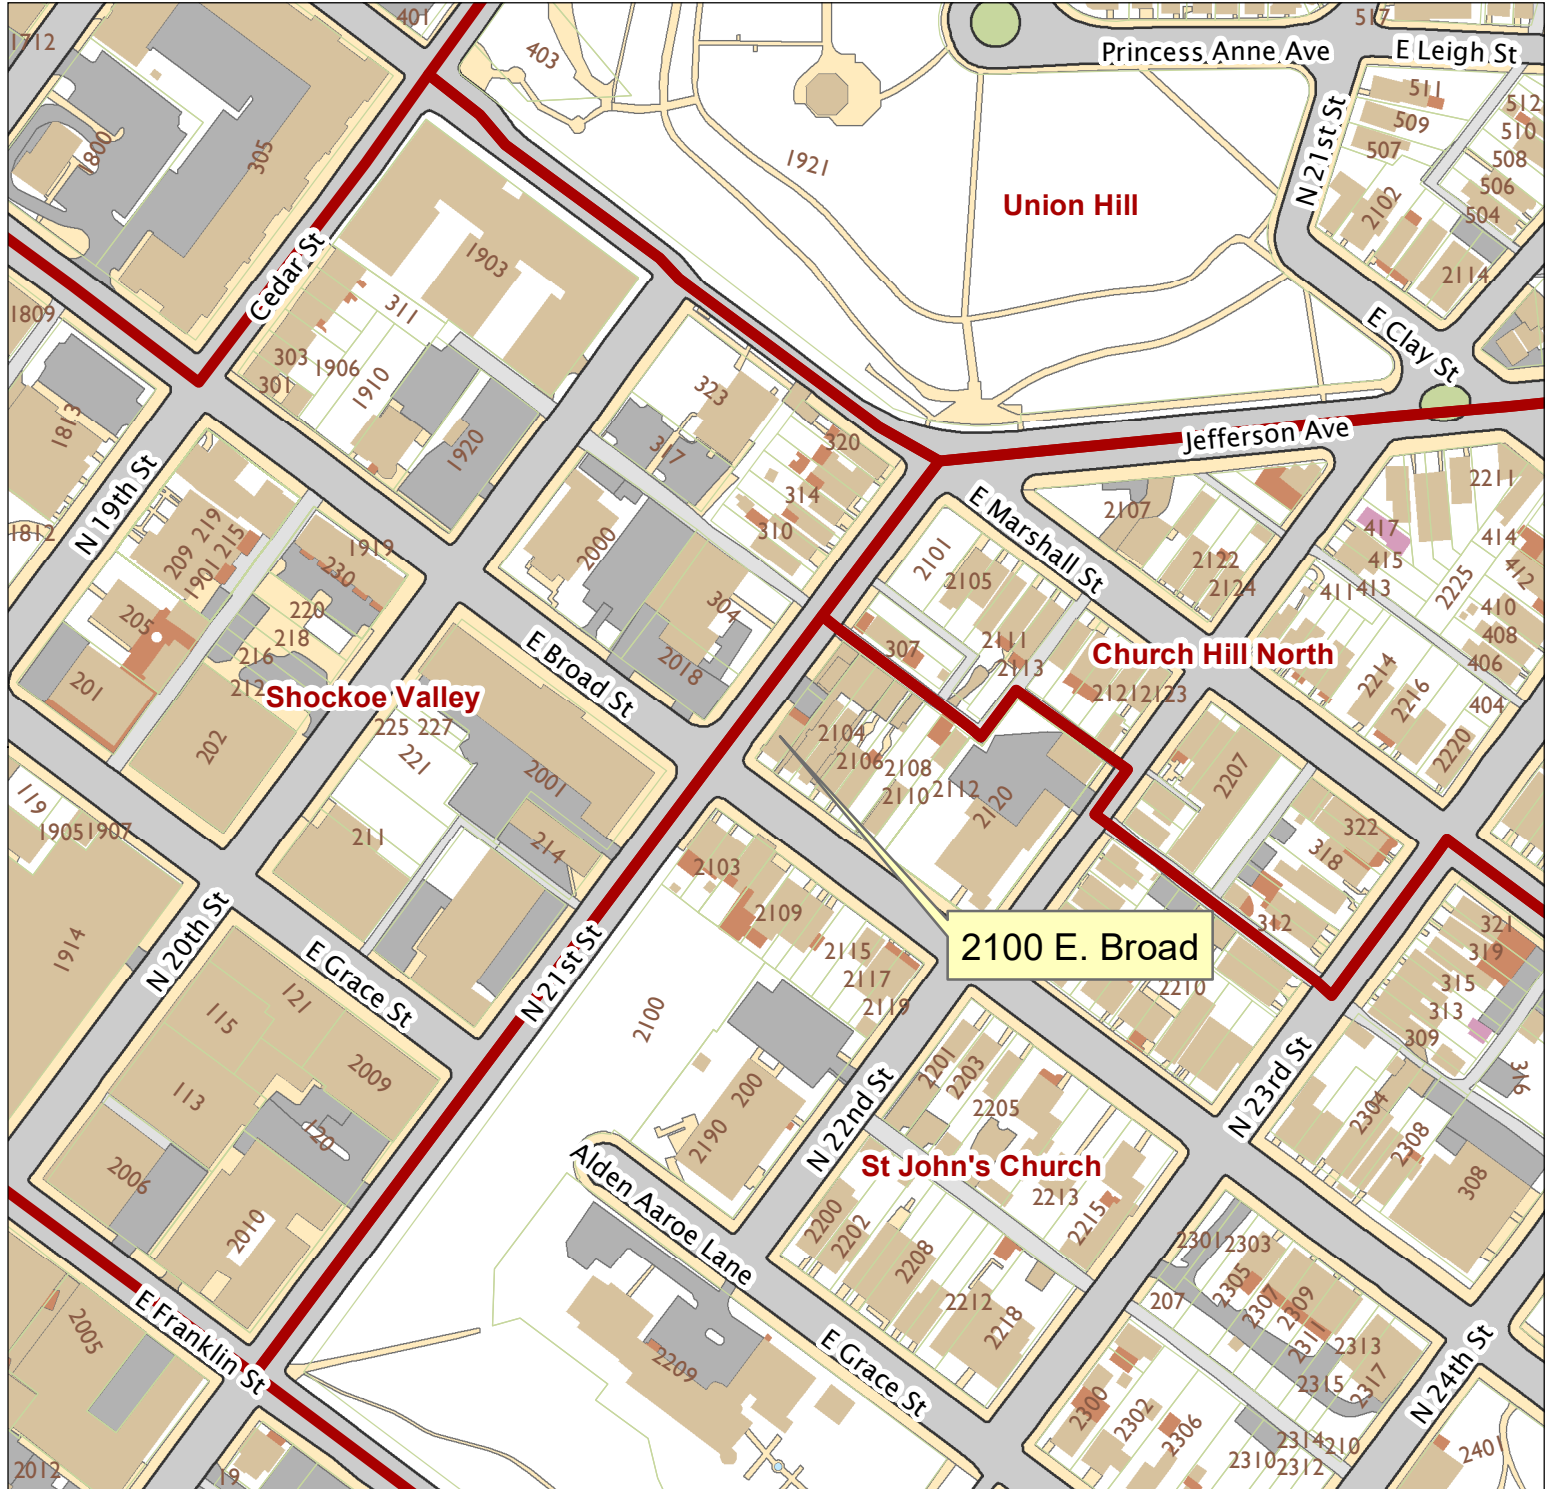

2100 East Broad Street

City of Richmond, VA

Geographic Information Systems

1 inch = 200 feet

Map printed by jonescl2 on 2019.03.07.

Document Path: G:\PDR\Planning & Preservation\CAR\Meetings\00 Current Meeting\Base Maps\Tools\Base Map.mxd

Disclaimer:

The City of Richmond assumes no liability either for any errors, omissions, or inaccuracies in the information provided regardless of the cause of such or for any decision made, action taken, or action not taken by the user in reliance upon any maps or information provided herein.

Location Reference