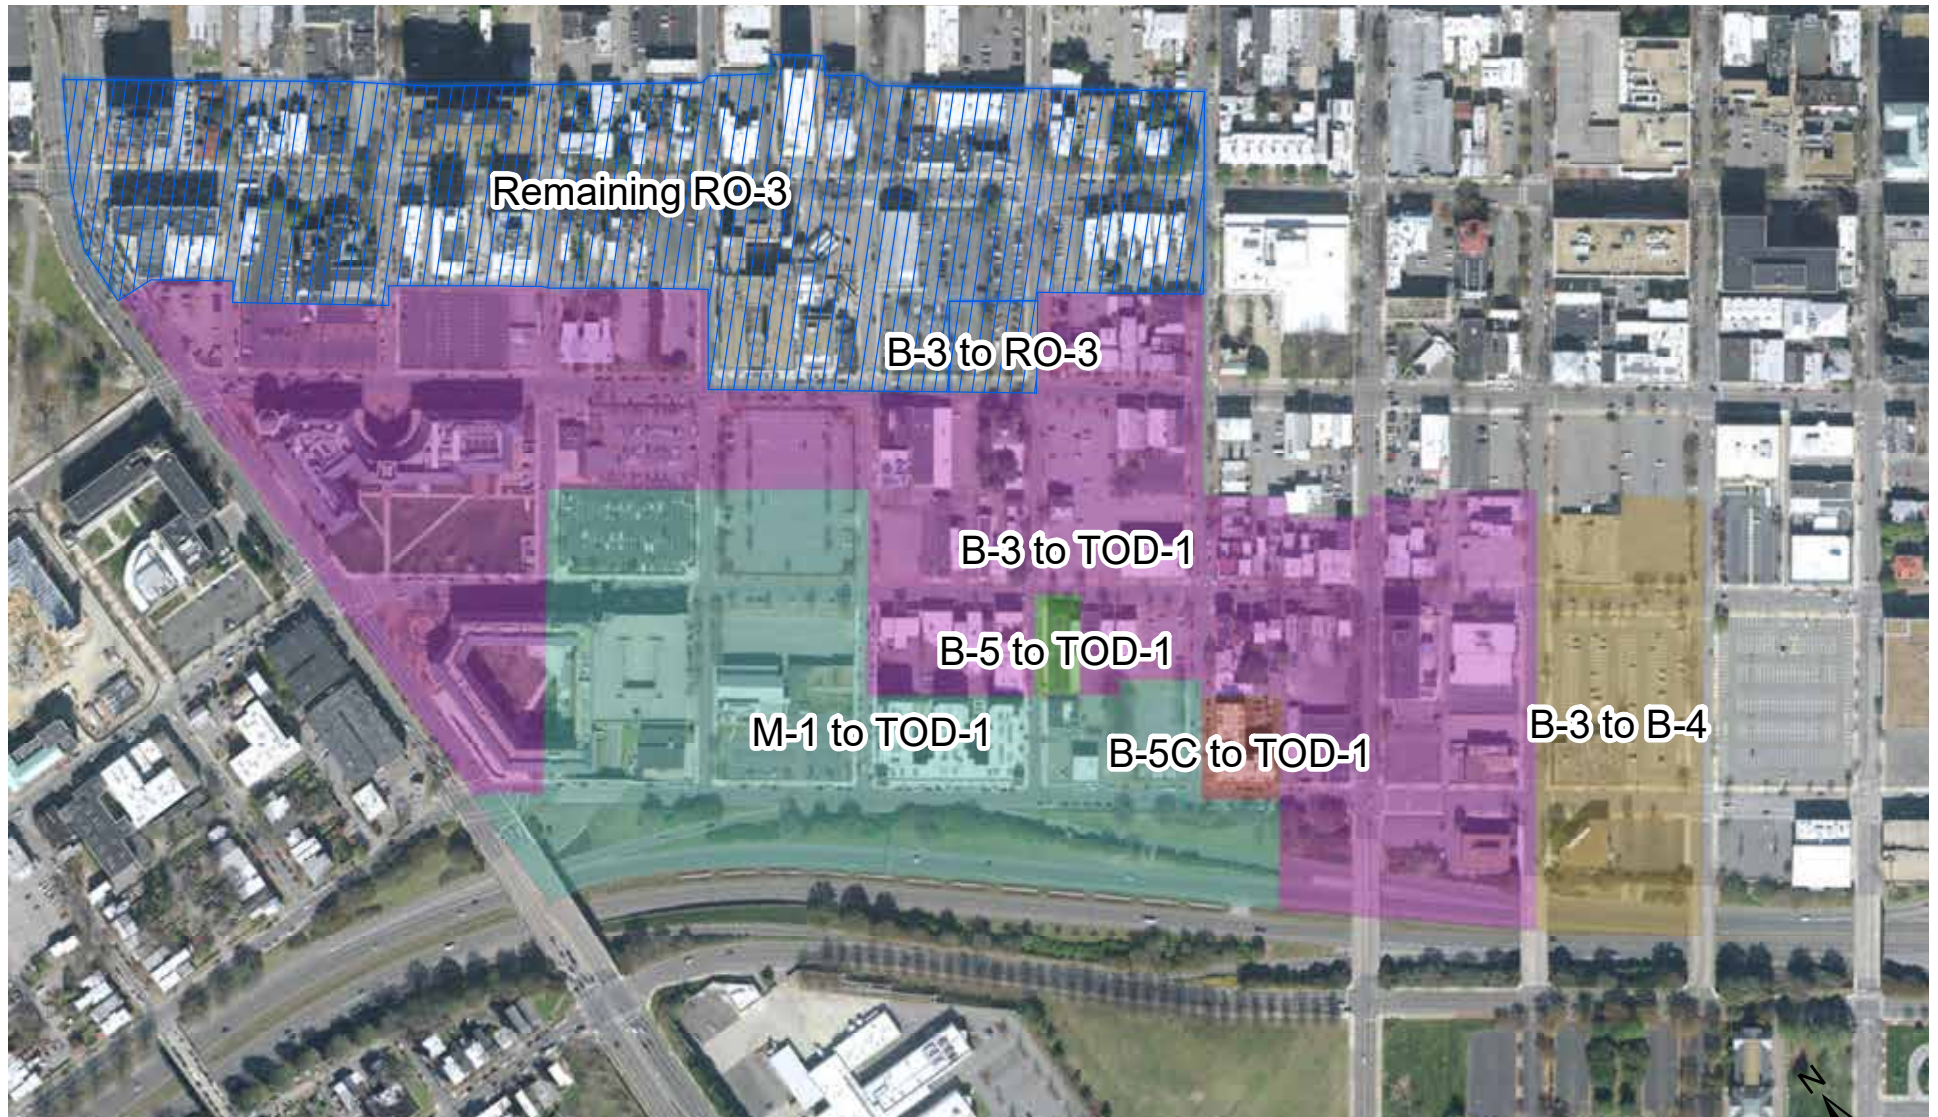

MONROE WARD REZONING

Specific Zoning Changes - R0-3 Remaining

MONROE WARD REZONING ALL RO-3 ZONING IN CITY