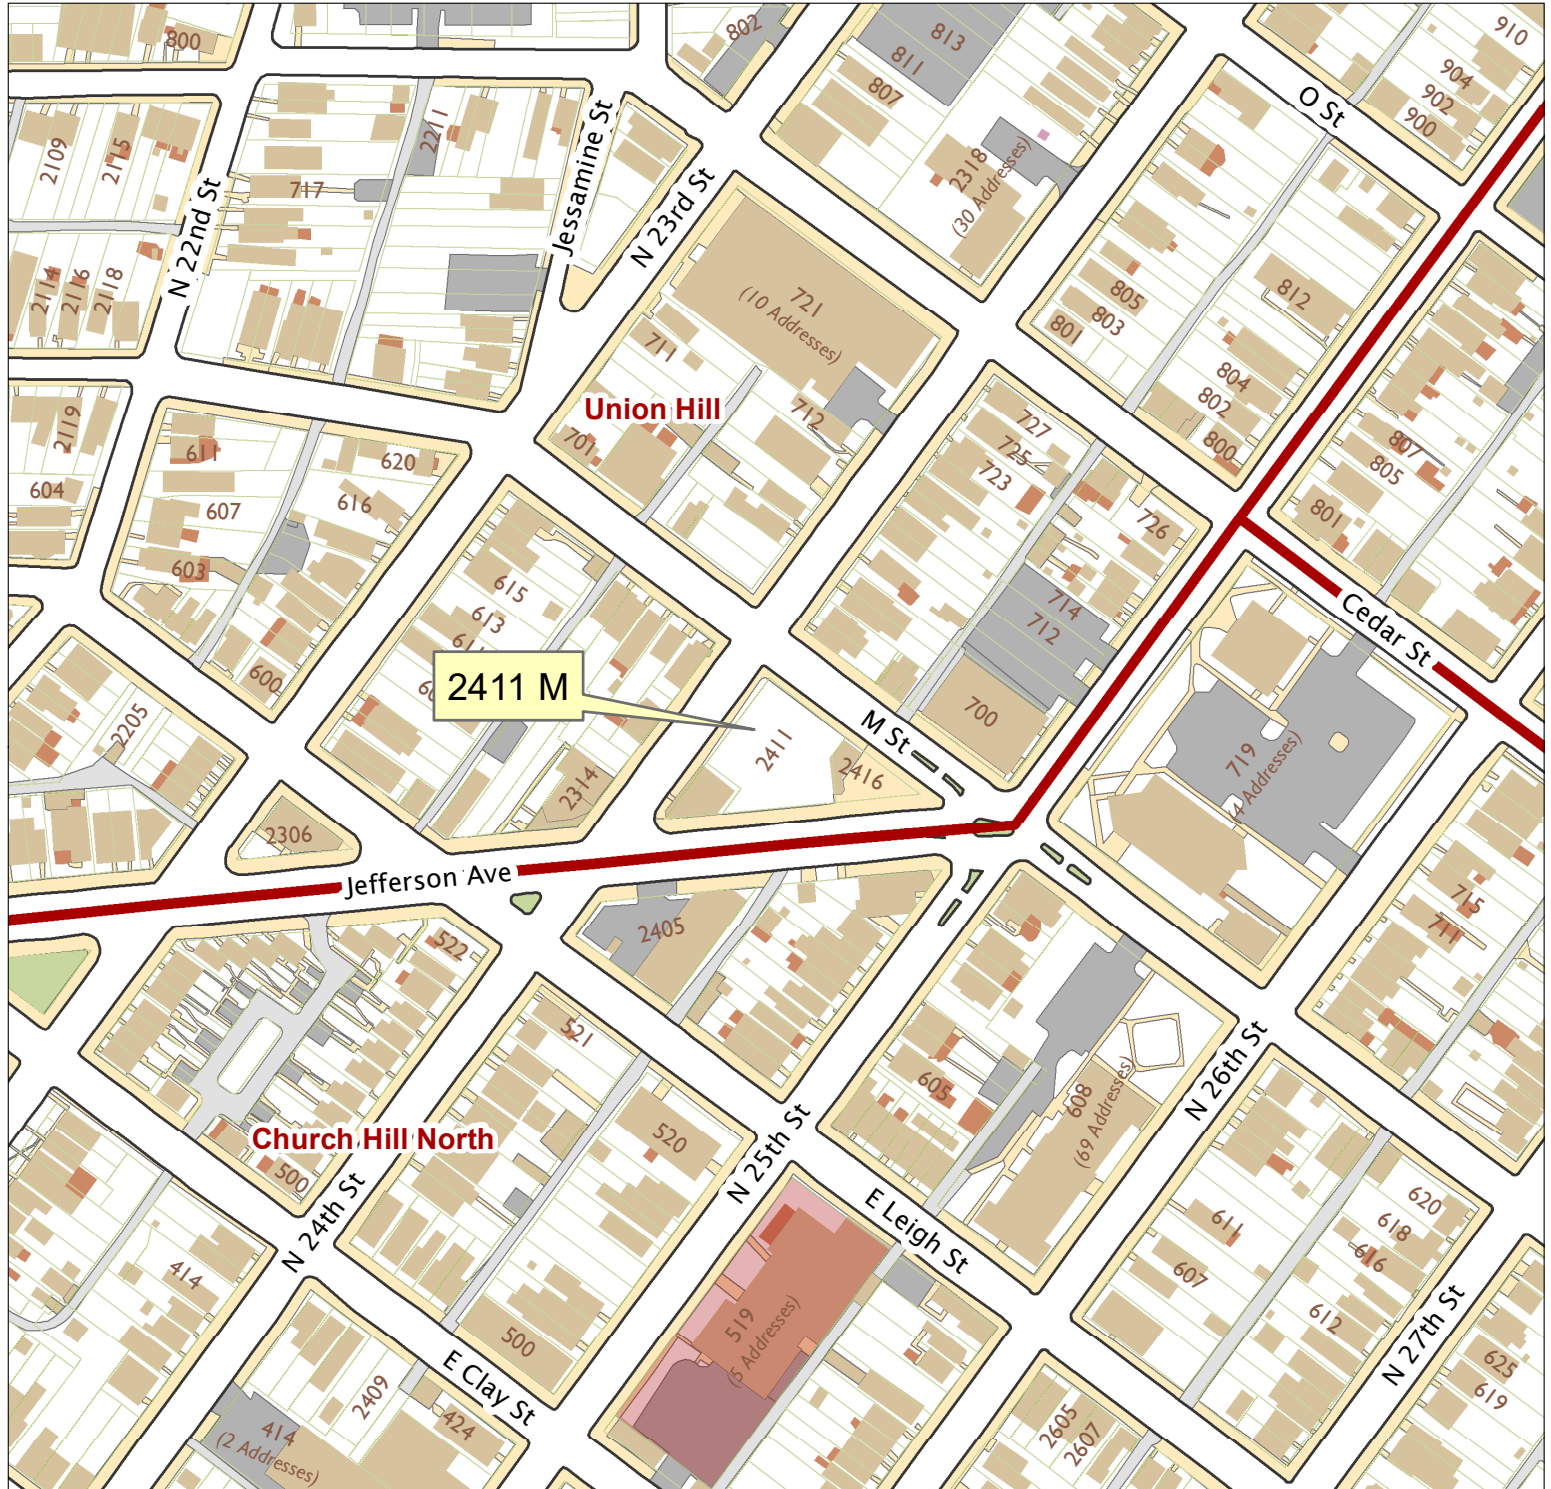

2411 M Street

City of Richmond, VA

Geographic Information Systems

1 inch = 200 feet

Map printed by jeffricr on 2018.07.05.

Document Path: \\Dit-file02-pv\commdev\$\PDR\Planning & Preservation\CAR\Applications\Base Maps\Base Map.mxd

Disclaimer:

The City of Richmond assumes no liability either for any errors, omissions, or inaccuracies in the information provided regardless of the cause of such or for any decision made, action taken, or action not taken by the user in reliance upon any maps or information provided herein.

Location Reference