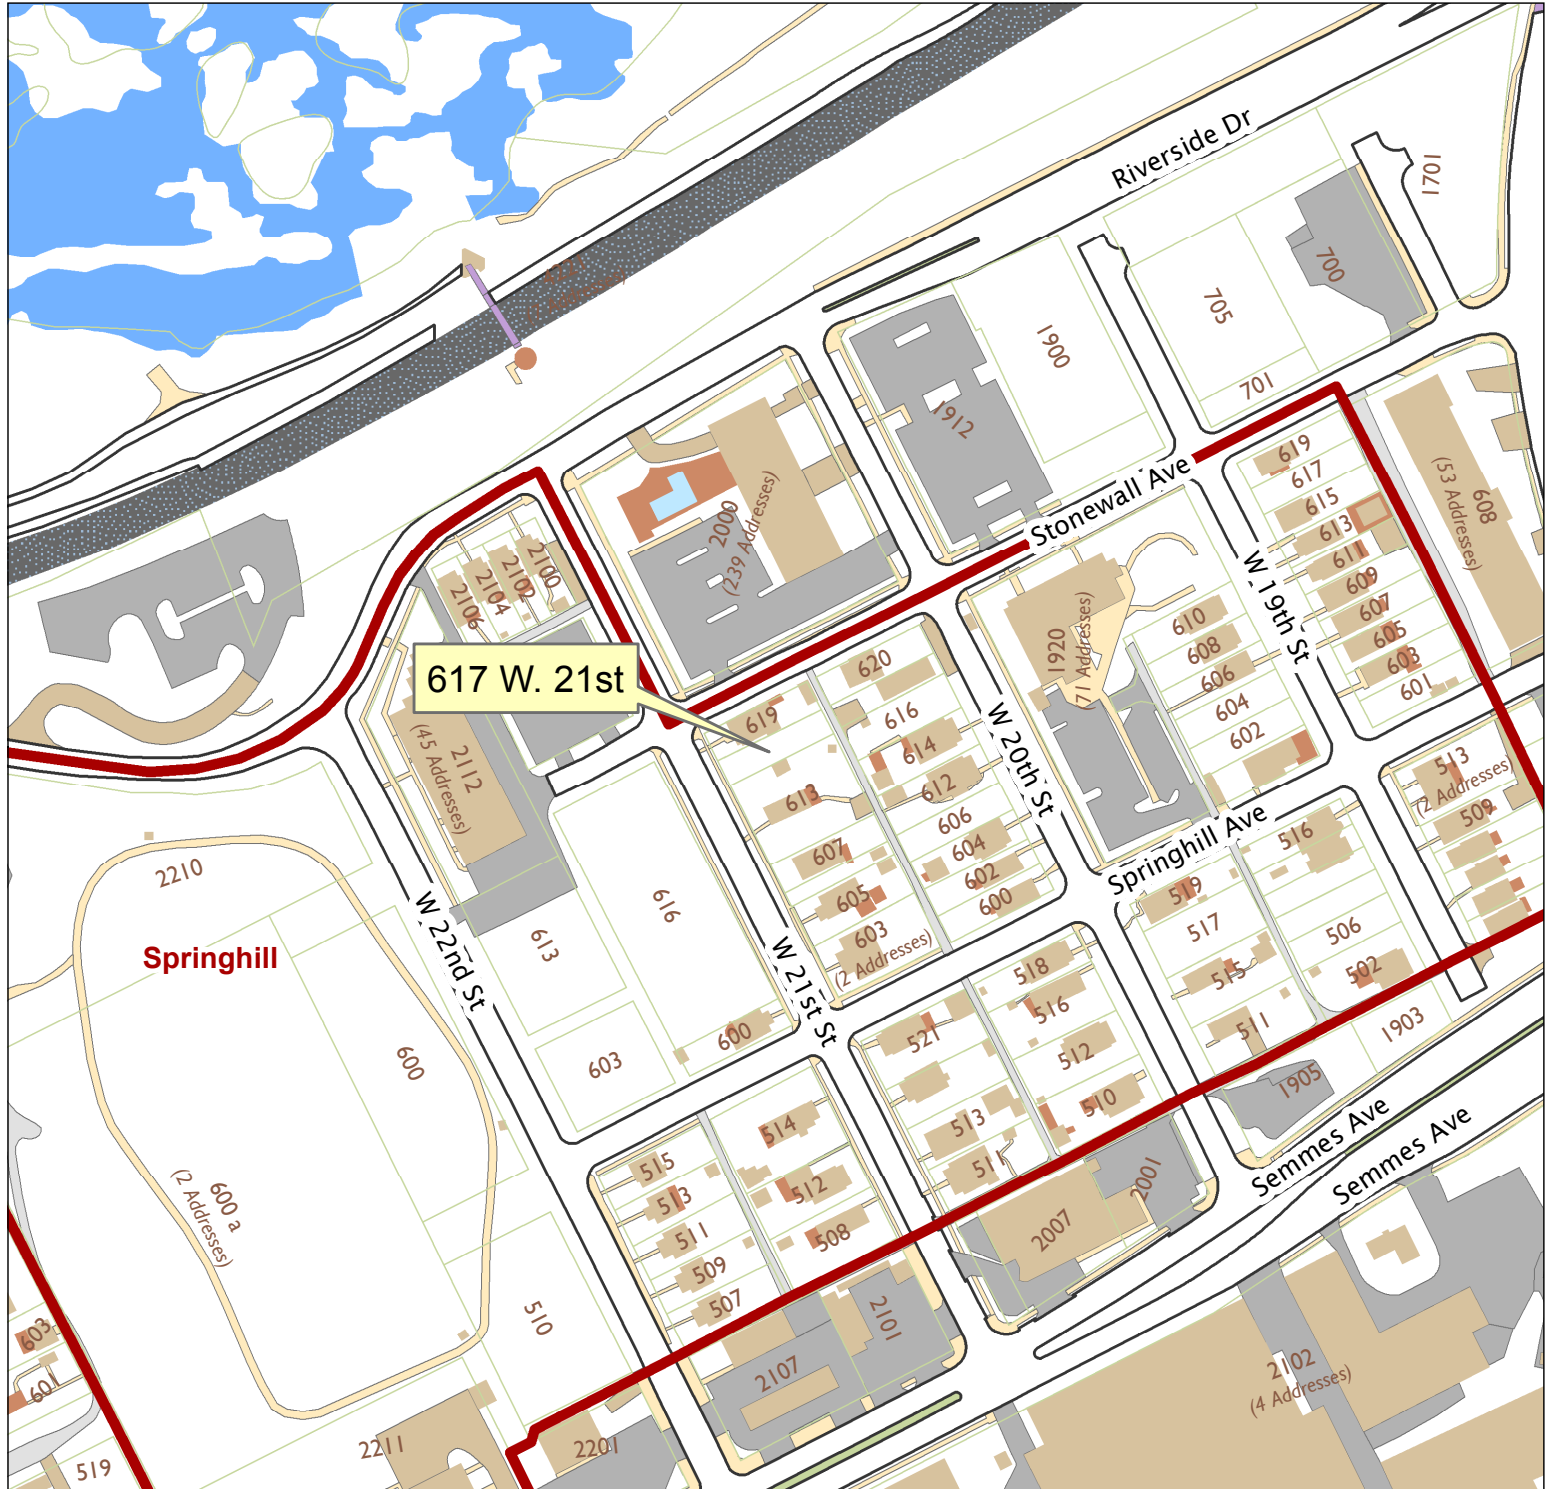

# 617 W. 21st St

City of Richmond, VA

Geographic Information Systems

617 W. 21st

Springhill

1 inch = 200 feet

Map printed by palmquwd on 2018.03.22.

Document Path: G:\PDR\Planning & Preservation\CAR\Applications\Base Maps\Base Map.mxd

**Disclaimer:**

The City of Richmond assumes no liability either for any errors, omissions, or inaccuracies in the information provided regardless of the cause of such or for any decision made, action taken, or action not taken by the user in reliance upon any maps or information provided herein.

Location Reference