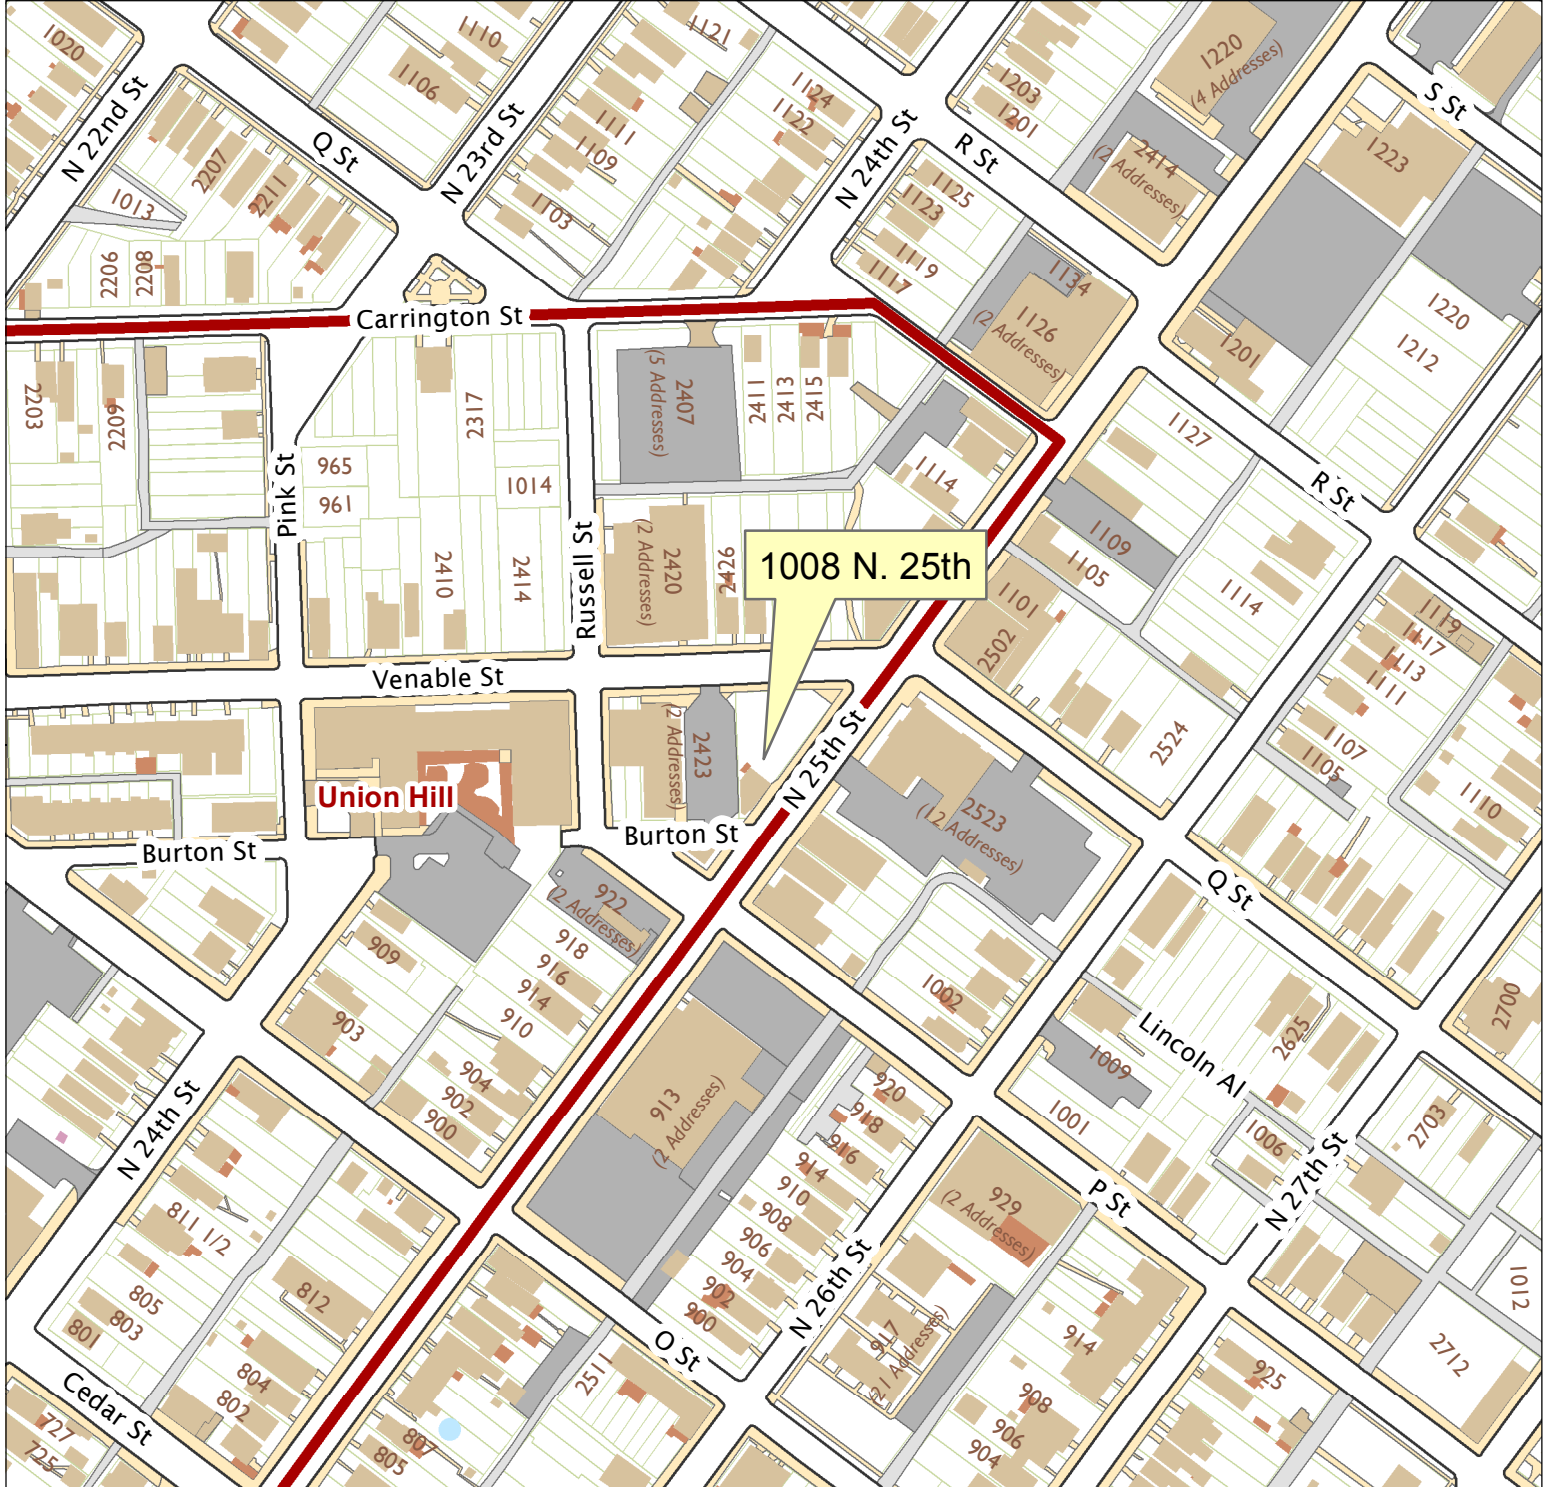

1008 N. 25th Street

City of Richmond, VA

Geographic Information Systems

Map printed by palmquwd on 2015.02.06.

Document Path: G:\PDR\Planning & Preservation\CAR\Applications\Base Maps\Base Map.mxd

Disclaimer:
The City of Richmond assumes no liability either for any errors, omissions, or inaccuracies in the information provided regardless of the cause of such or for any decision made, action taken, or action not taken by the user in reliance upon any maps or information provided herein.