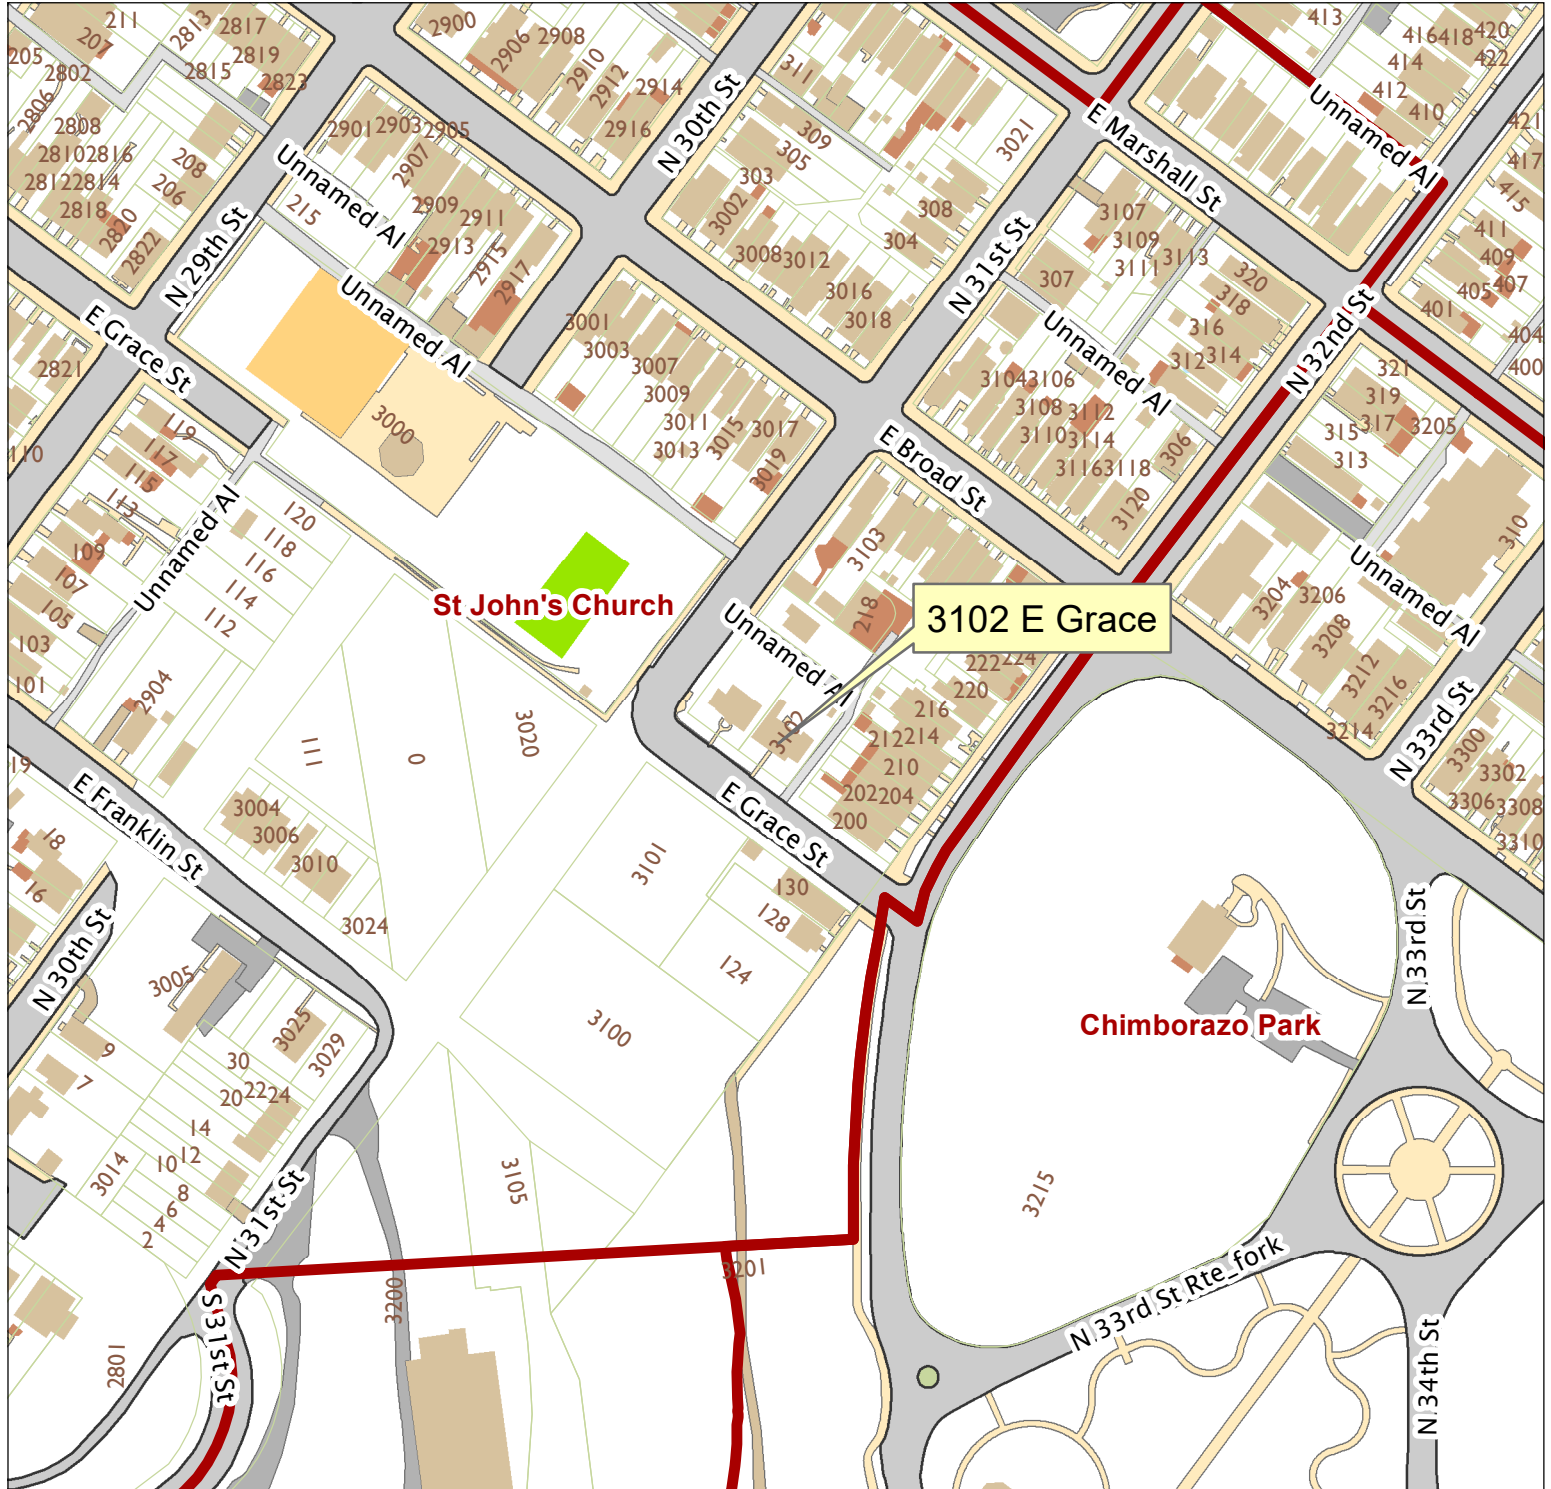

3102 East Grace Street

City of Richmond, VA

Geographic Information Systems

1 inch = 200 feet

Map printed by jonesl2 on 2019.03.07.

Document Path: G:\PDR\Planning & Preservation\CAR\Meetings\00 Current Meeting\Base Maps\Tools\Base Map.mxd

Disclaimer:

The City of Richmond assumes no liability either for any errors, omissions, or inaccuracies in the information provided regardless of the cause of such or for any decision made, action taken, or action not taken by the user in reliance upon any maps or information provided herein.

Location Reference