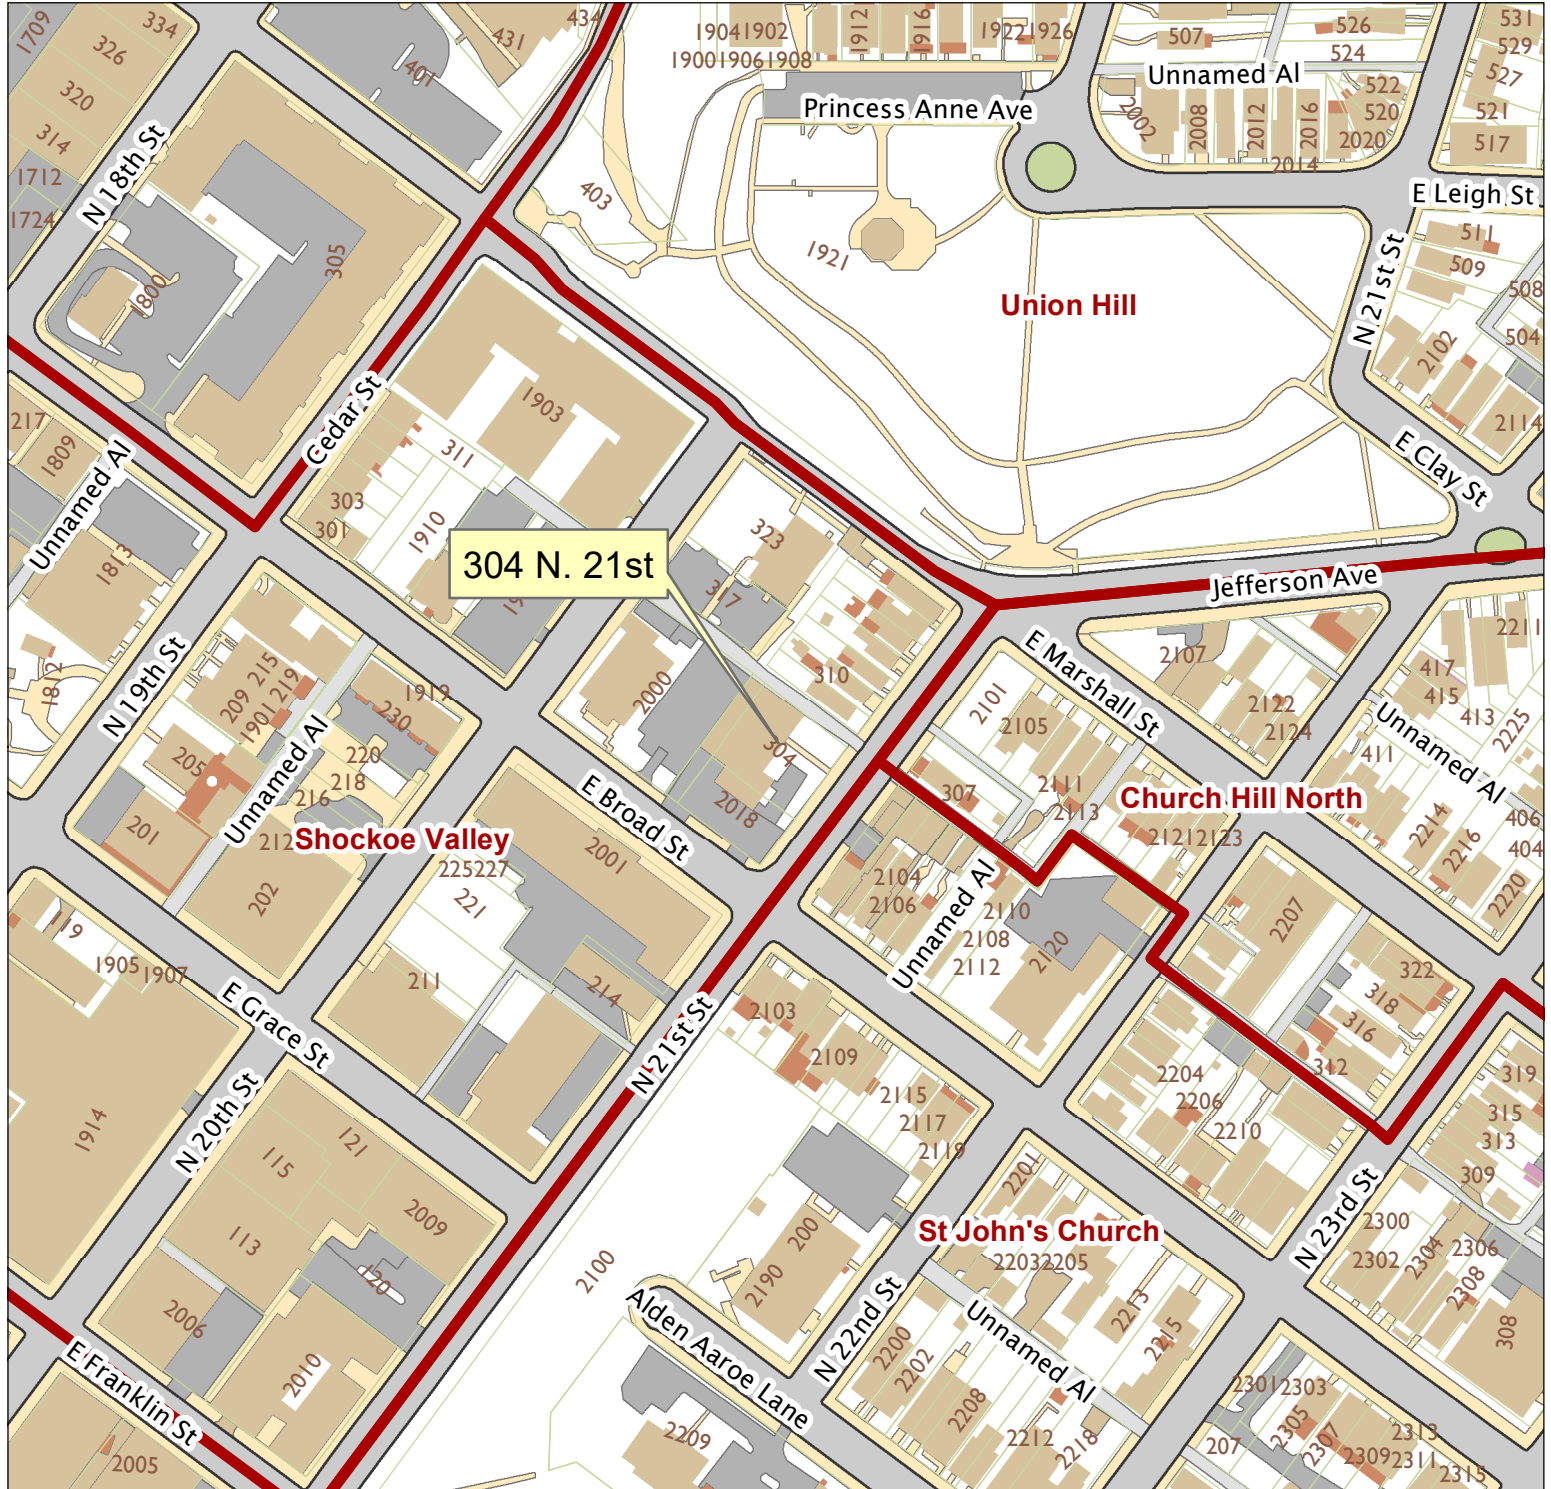

304 North 21st Street

City of Richmond, VA

Geographic Information Systems

1 inch = 200 feet

Map printed by jonescl2 on 2019.03.07.

Document Path: G:\PDR\Planning & Preservation\CAR\Meetings\00 Current Meeting\Base Maps\Tools\Base Map.mxd

Disclaimer:

The City of Richmond assumes no liability either for any errors, omissions, or inaccuracies in the information provided regardless of the cause of such or for any decision made, action taken, or action not taken by the user in reliance upon any maps or information provided herein.

Location Reference