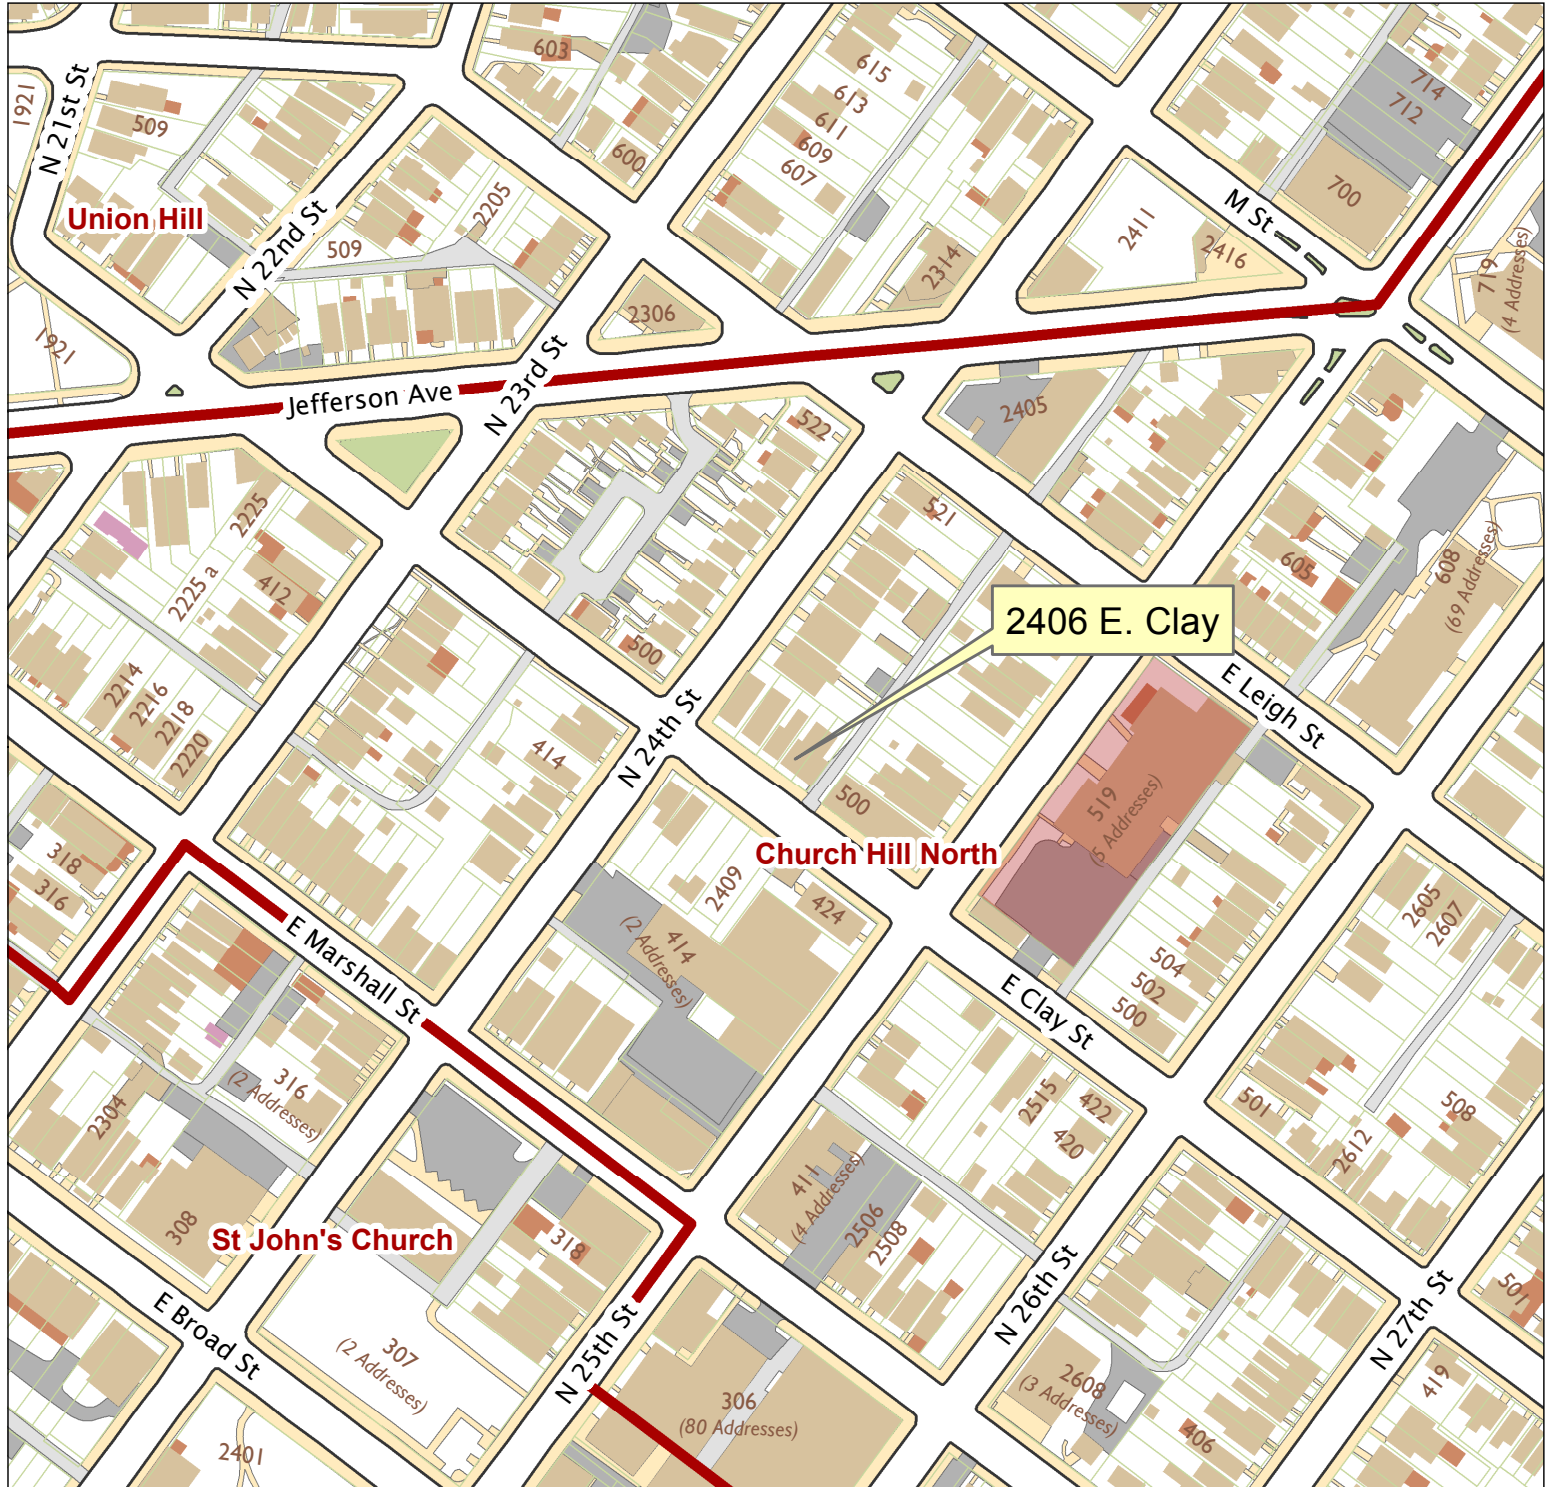

# 2406 E. Clay St

City of Richmond, VA

Geographic Information Systems

1 inch = 200 feet

Map printed by palmquwd on 2018.03.22.

Document Path: G:\PDR\Planning & Preservation\CAR\Applications\Base Maps\Base Map.mxd

Disclaimer:  
The City of Richmond assumes no liability either for any errors, omissions, or inaccuracies in the information provided regardless of the cause of such or for any decision made, action taken, or action not taken by the user in reliance upon any maps or information provided herein.

Location Reference