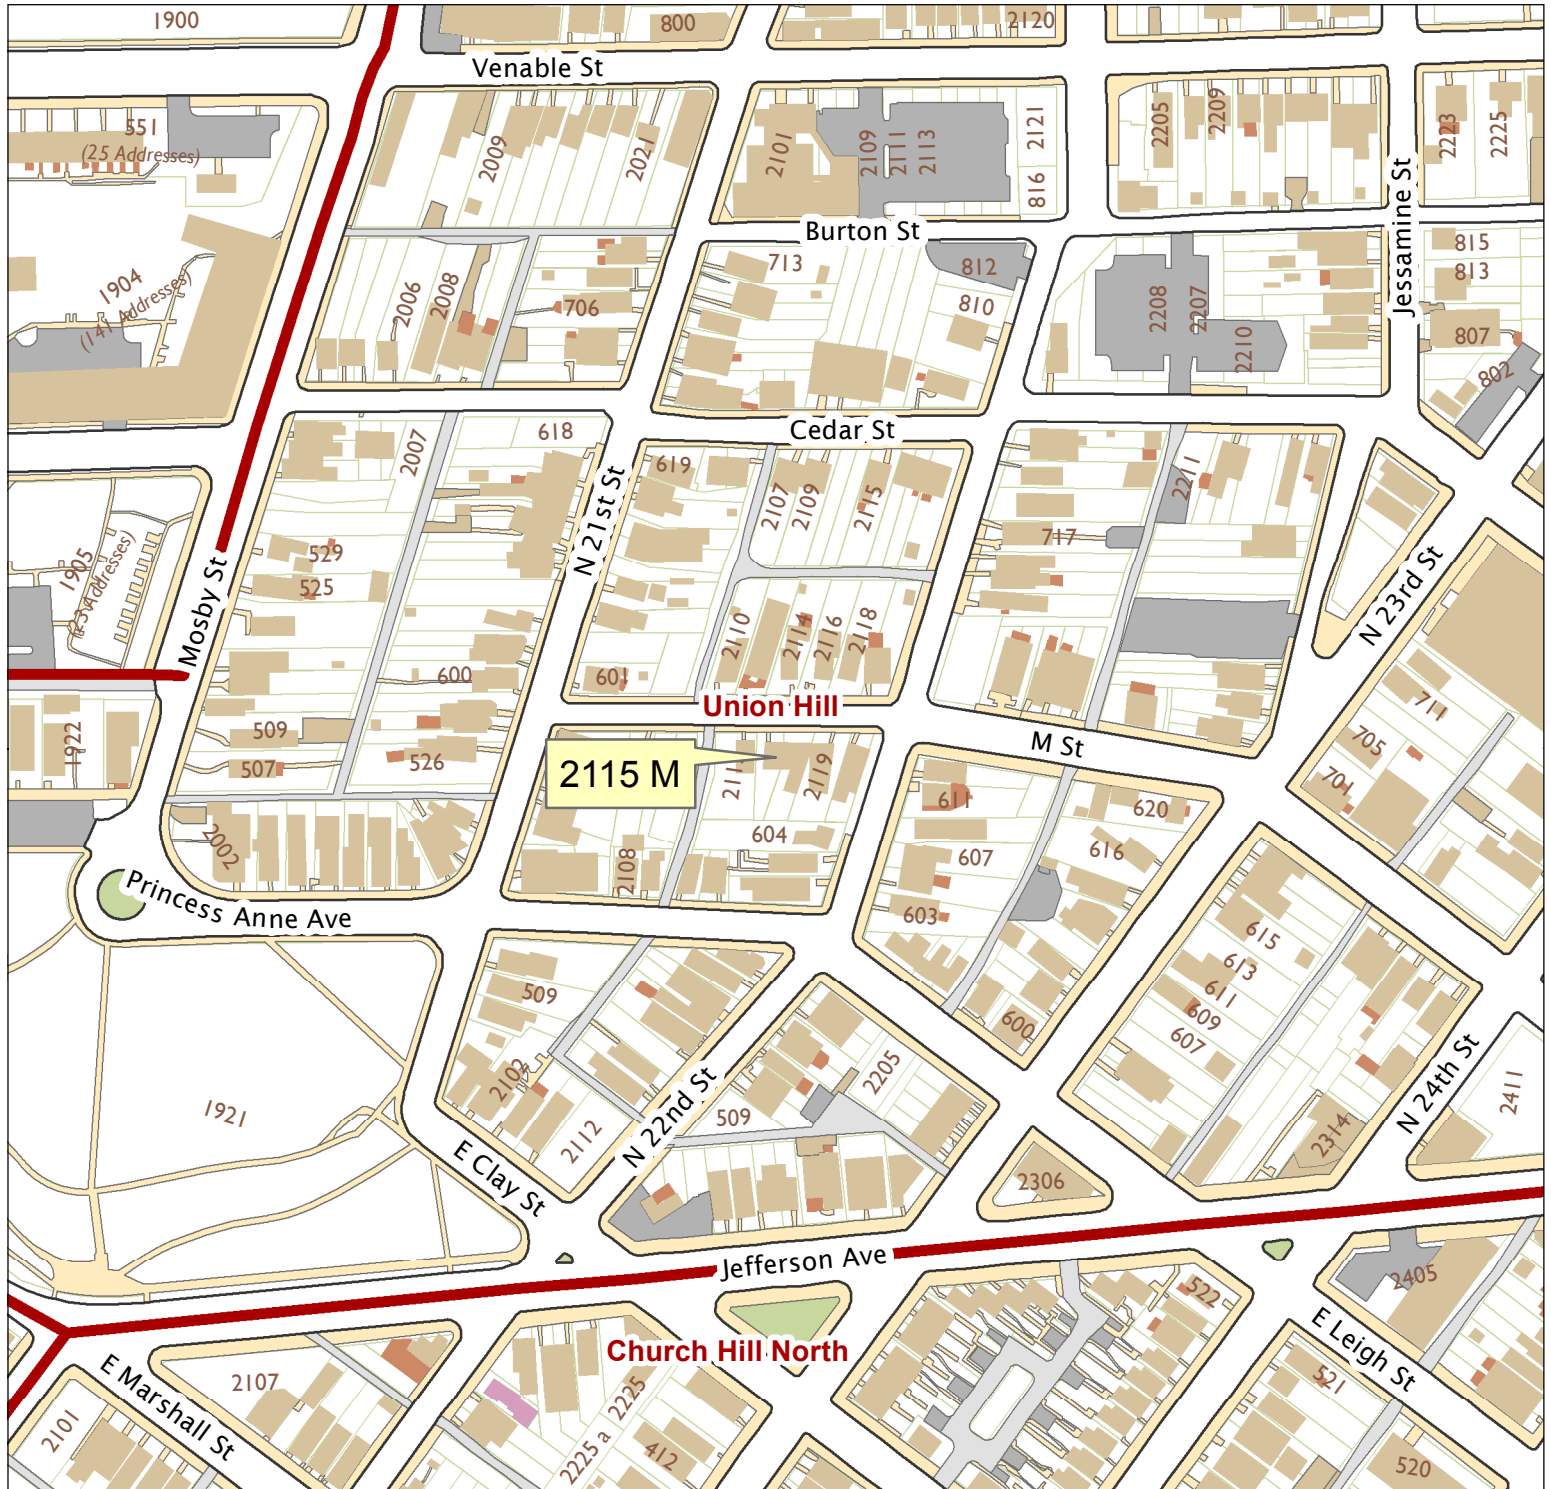

# 2115 M Street

City of Richmond, VA

Geographic Information Systems

1 inch = 200 feet

Map printed by palmquwd on 2016.01.13.

Document Path: G:\PDR\Planning & Preservation\CAR\Applications\Base Maps\Base Map.mxd

**Disclaimer:**

The City of Richmond assumes no liability either for any errors, omissions, or inaccuracies in the information provided regardless of the cause of such or for any decision made, action taken, or action not taken by the user in reliance upon any maps or information provided herein.

Location Reference