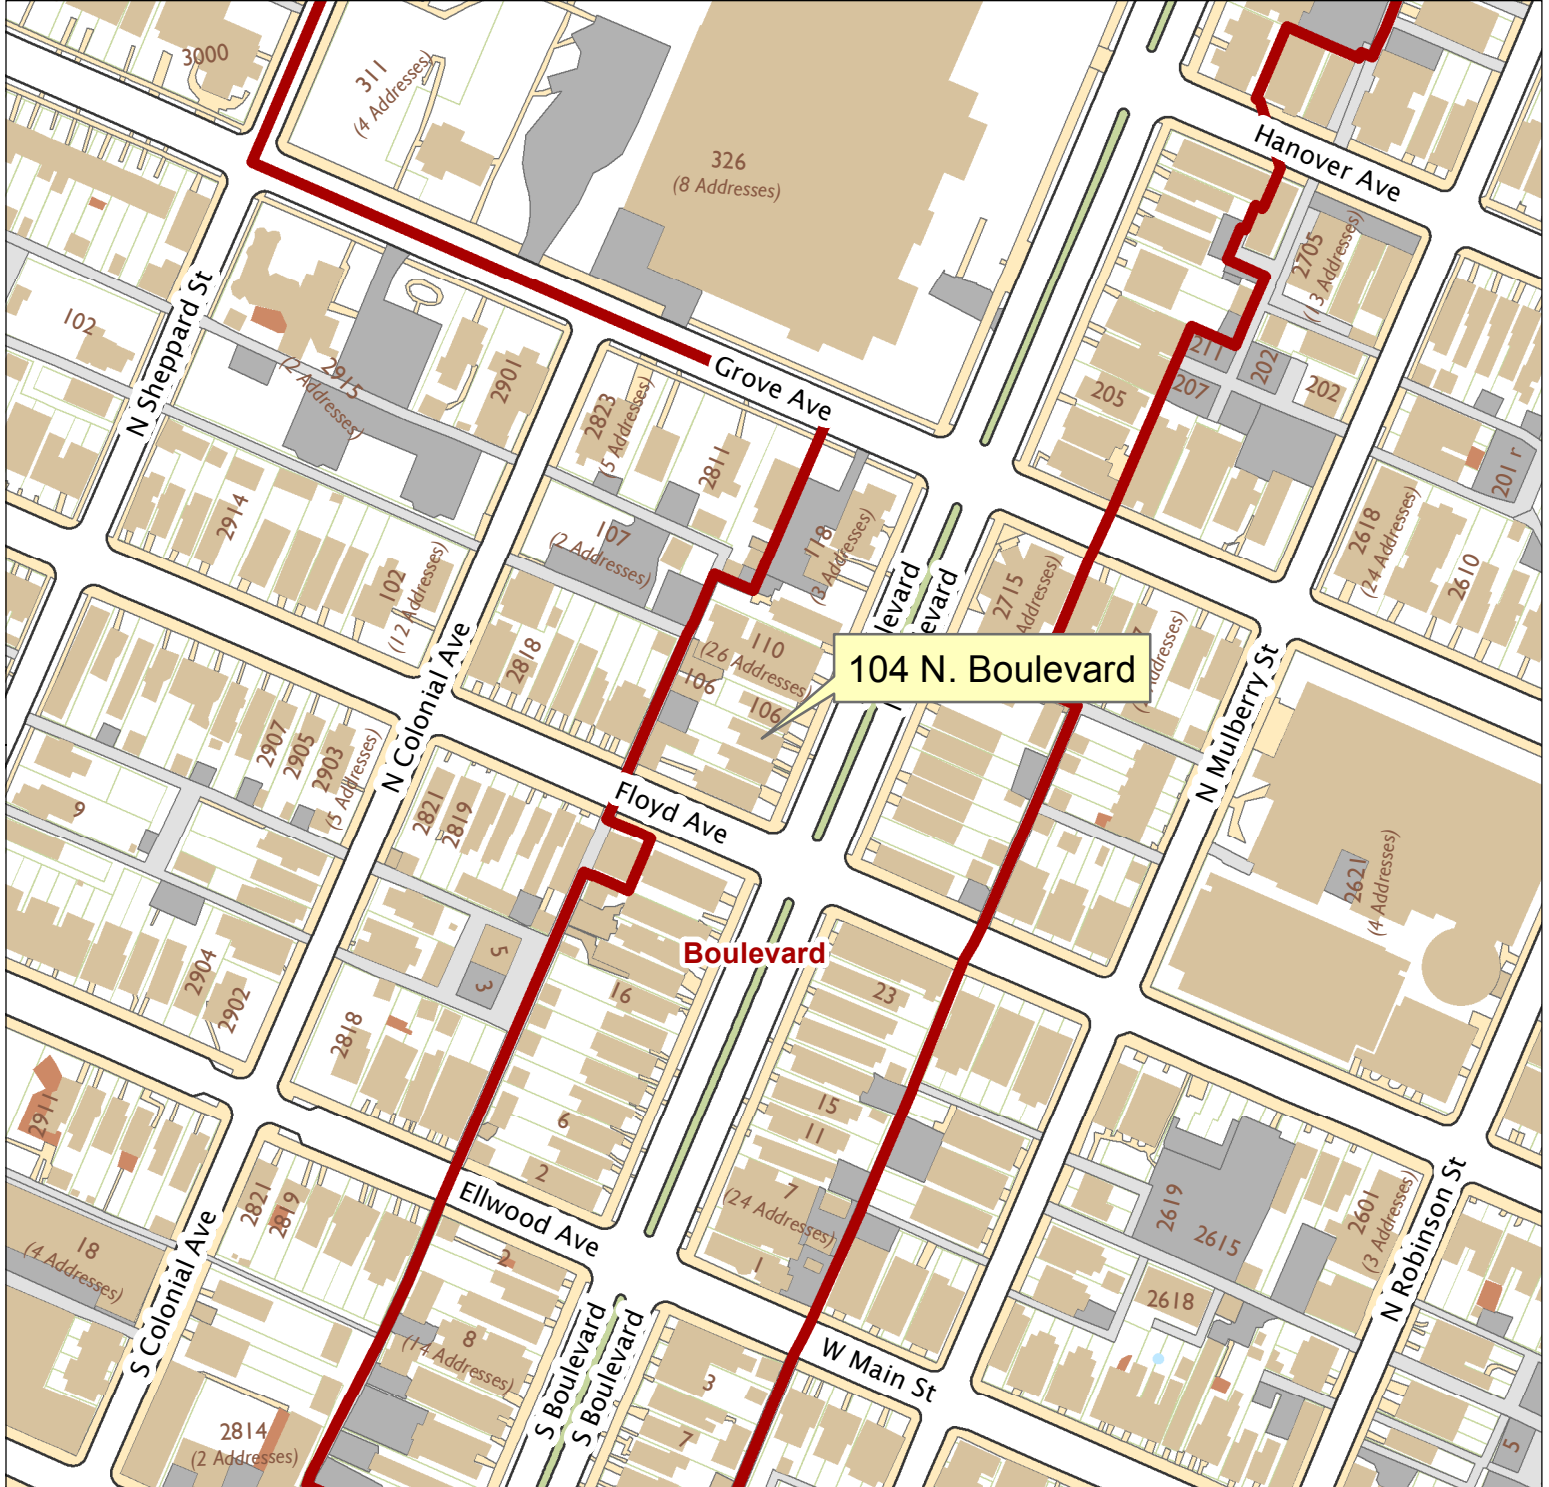

# 104 N. Boulevard

City of Richmond, VA  
Geographic Information Systems

1 inch = 200 feet

Map printed by palmquwd on 2015.06.08.

Document Path: G:\PDR\Planning & Preservation\CAR\Applications\Base Maps\Base Map.mxd

**Disclaimer:**

The City of Richmond assumes no liability either for any errors, omissions, or inaccuracies in the information provided regardless of the cause of such or for any decision made, action taken, or action not taken by the user in reliance upon any maps or information provided herein.

Location Reference