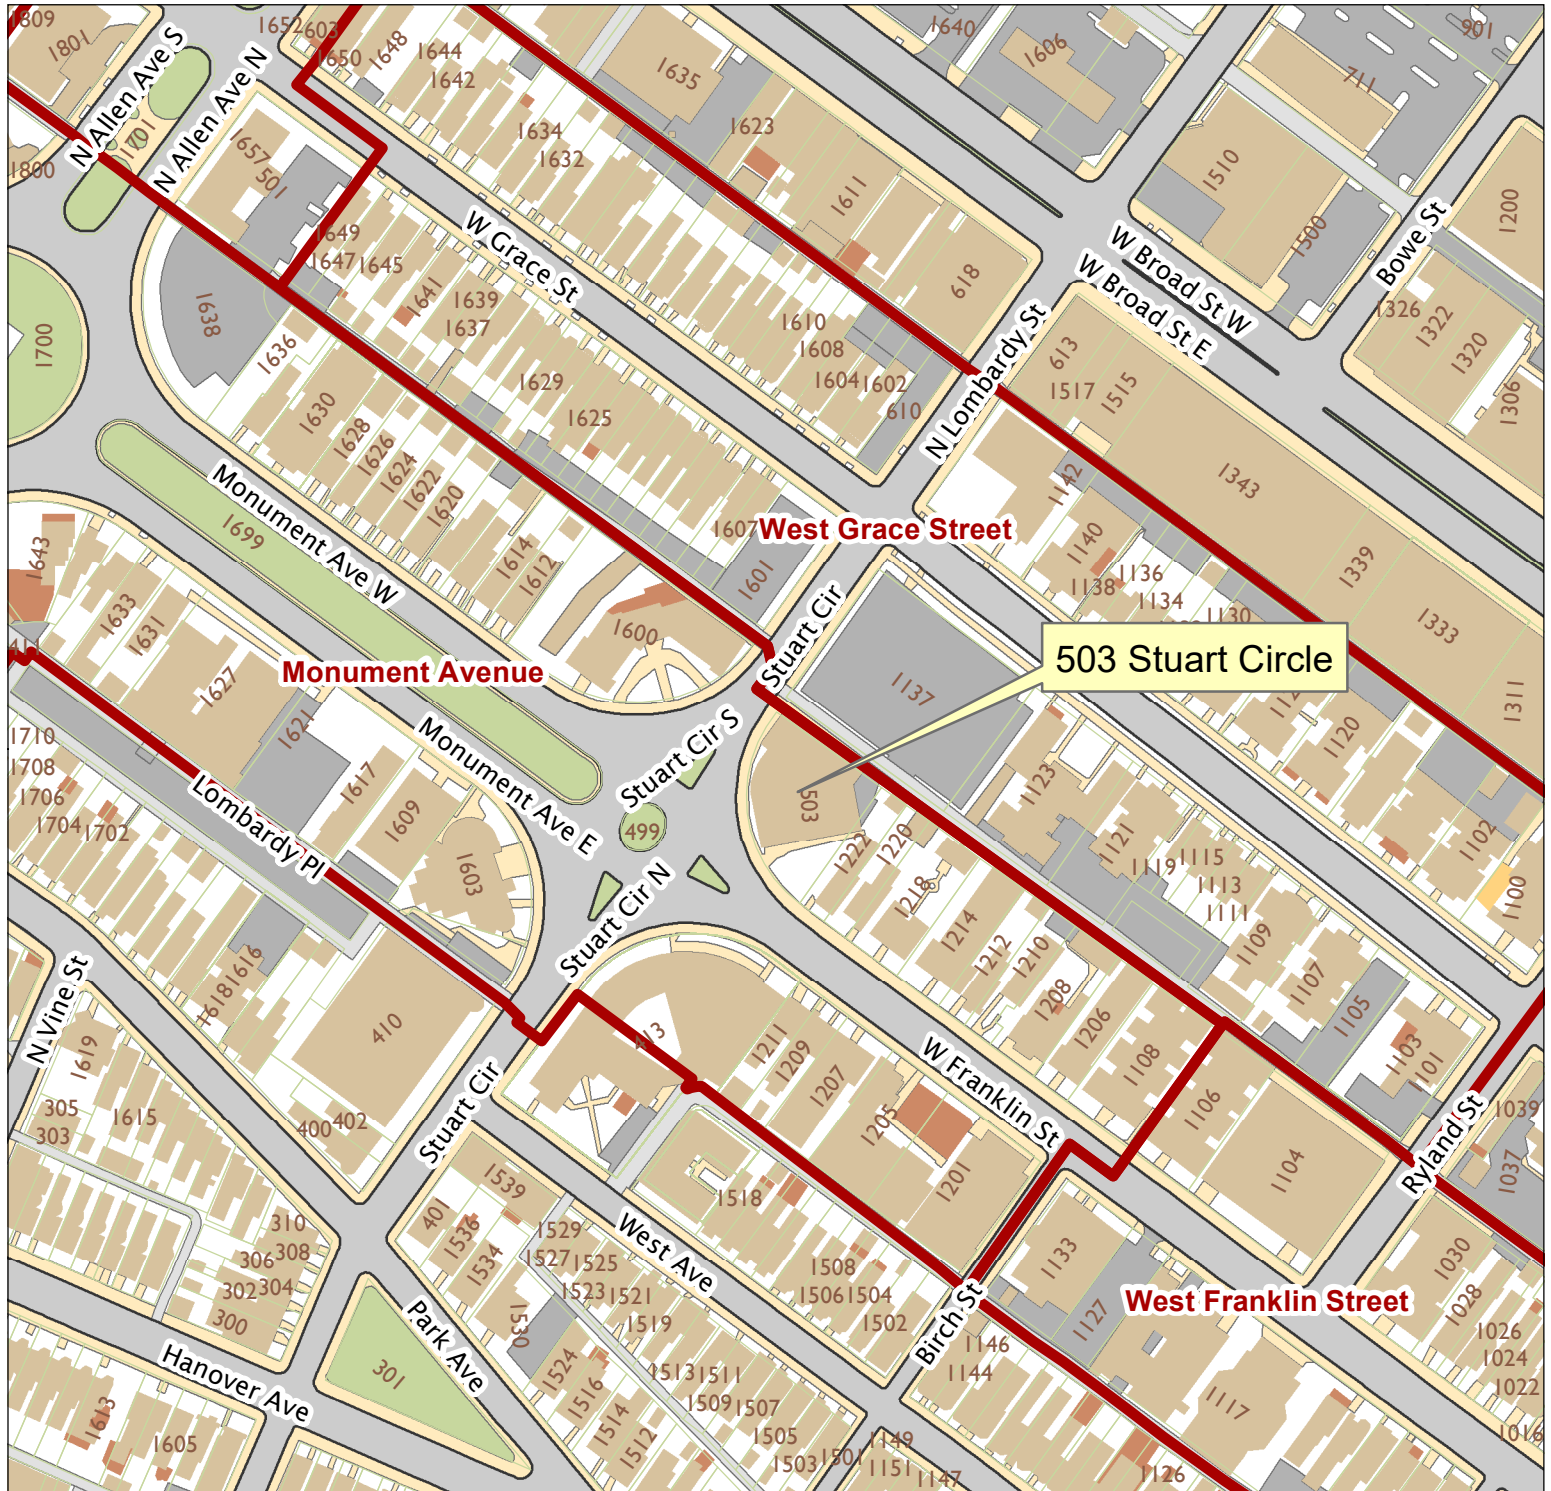

503 Stuart Circle

City of Richmond, VA

Geographic Information Systems

1 inch = 200 feet

Map printed by jonescl2 on 2019.03.07.

Document Path: G:\PDR\Planning & Preservation\CAR\Meetings\00 Current Meeting\Base Maps\Tools\Base Map.mxd

Disclaimer:

The City of Richmond assumes no liability either for any errors, omissions, or inaccuracies in the information provided regardless of the cause of such or for any decision made, action taken, or action not taken by the user in reliance upon any maps or information provided herein.

Location Reference