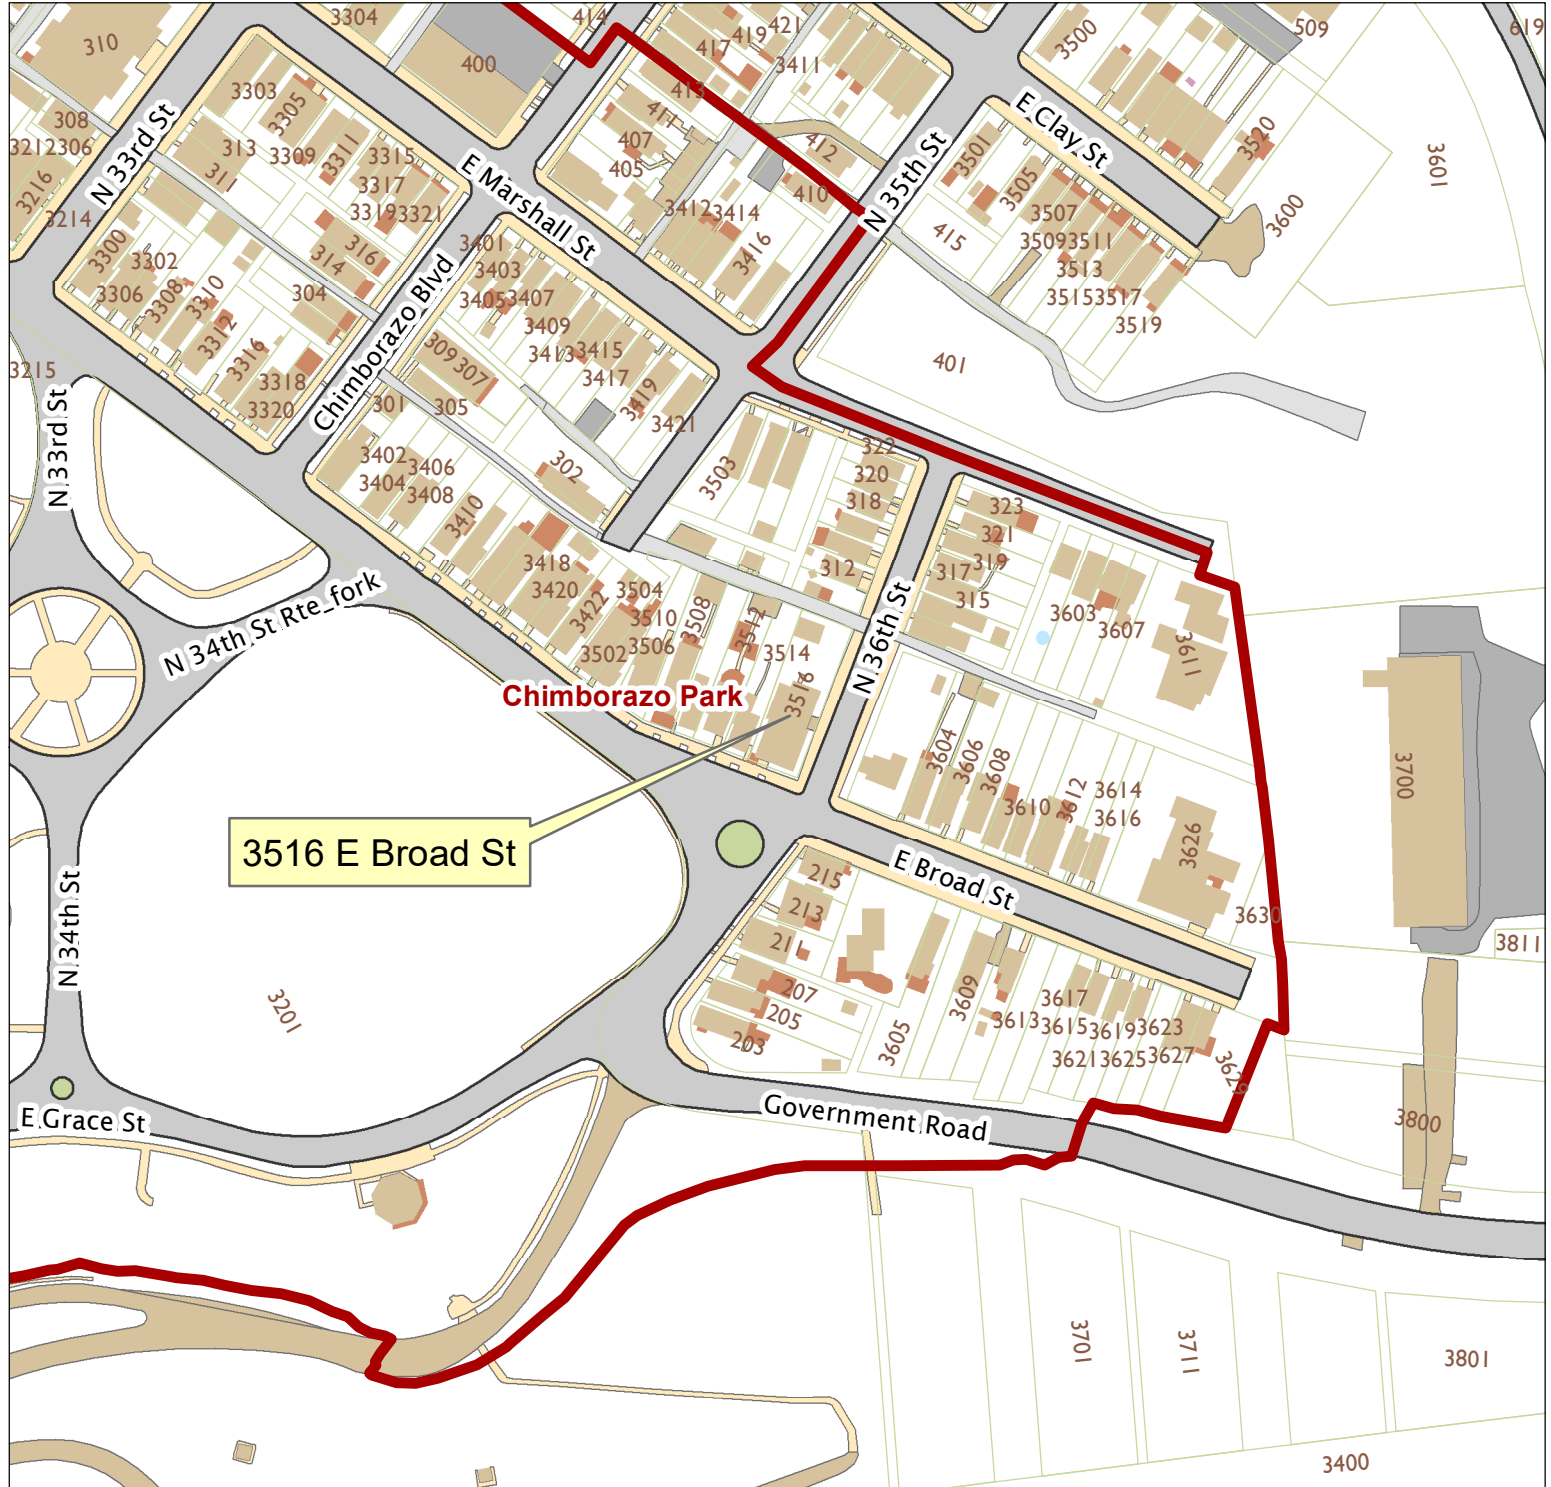

3516 East Broad Street

City of Richmond, VA

Geographic Information Systems

Map printed by jonescl2 on 2019.03.07.

Document Path: G:\PDR\Planning & Preservation\CAR\Meetings\00 Current Meeting\Base Maps\Tools\Base Map.mxd

Disclaimer:
The City of Richmond assumes no liability either for any errors, omissions, or inaccuracies in the information provided regardless of the cause of such or for any decision made, action taken, or action not taken by the user in reliance upon any maps or information provided herein.