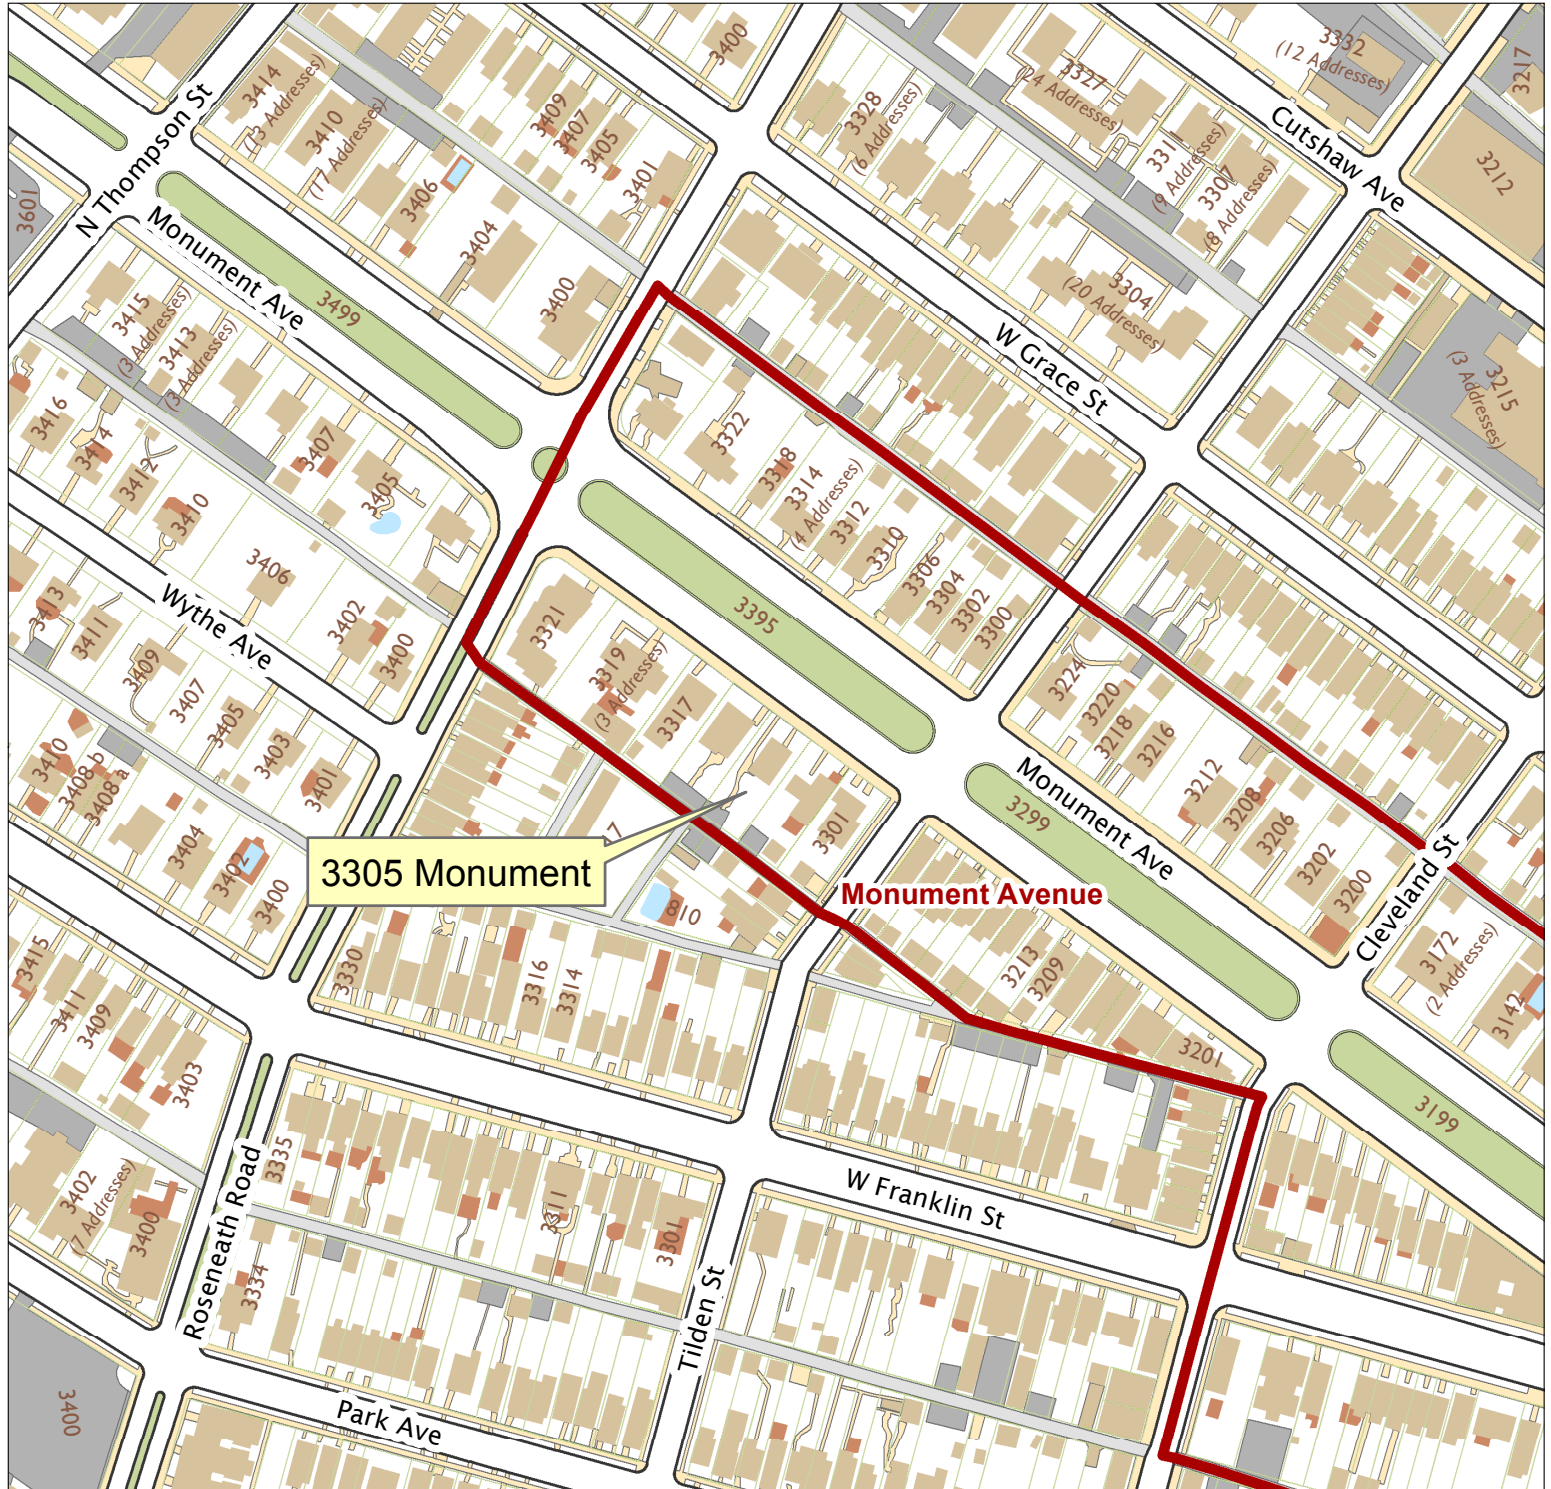

3305 Monument Avenue

City of Richmond, VA

Geographic Information Systems

3305 Monument

Monument Avenue

1 inch = 200 feet

Map printed by jeffricr on 2017.11.01.

Document Path: \\Dit-file02-pv\commdev\S\PDR\Planning & Preservation\CAR\Applications\Base Maps\Base Map.mxd

Disclaimer:

The City of Richmond assumes no liability either for any errors, omissions, or inaccuracies in the information provided regardless of the cause of such or for any decision made, action taken, or action not taken by the user in reliance upon any maps or information provided herein.

Location Reference