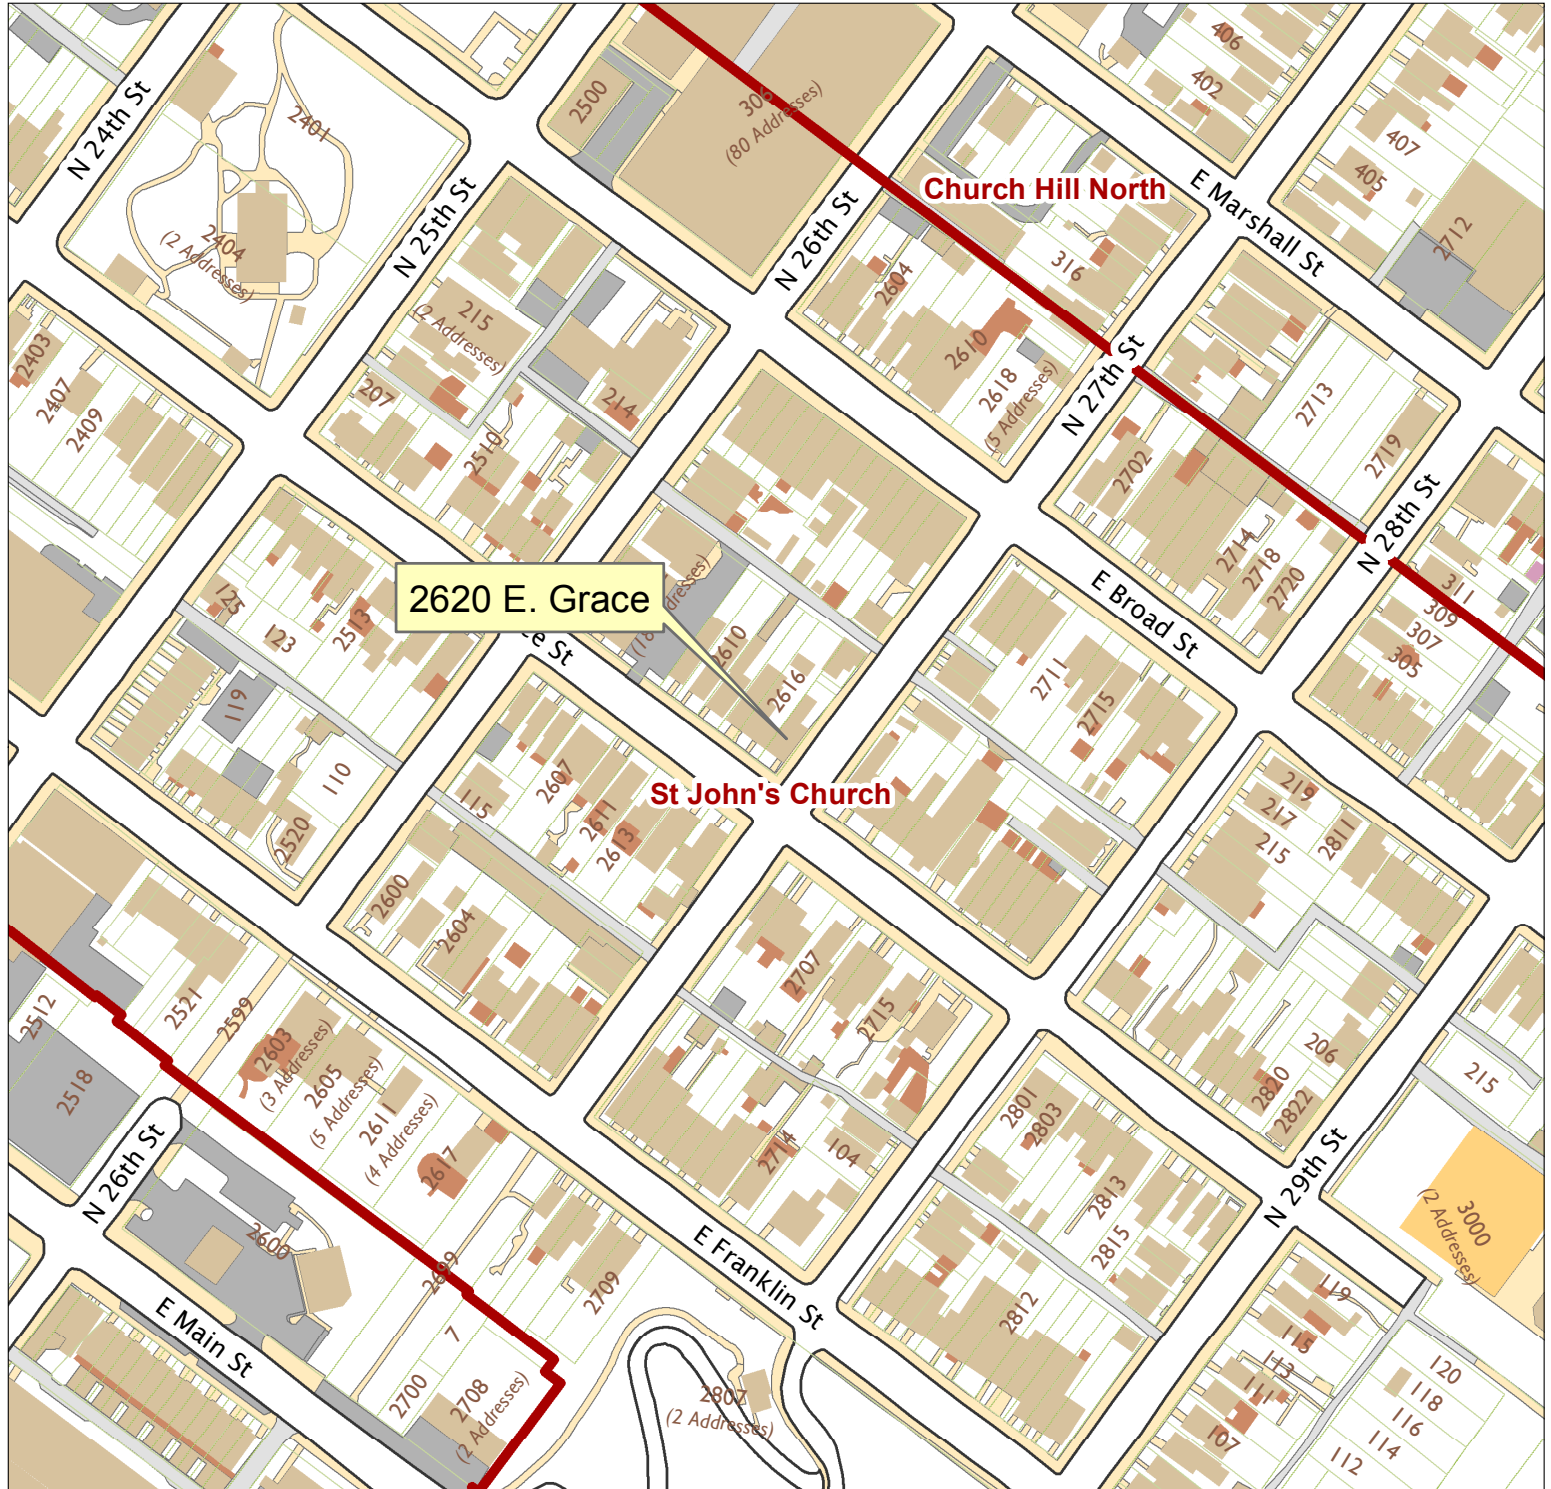

2620 E. Grace Street

City of Richmond, VA

Geographic Information Systems

2620 E. Grace

Church Hill North

St John's Church

1 inch = 200 feet

Map printed by jeffricr on 2017.08.30.

Document Path: \\Dit-file02-pv\commdev\$\PDR\Planning & Preservation\CAR\Applications\Base Maps\Base Map.mxd

Disclaimer:

The City of Richmond assumes no liability either for any errors, omissions, or inaccuracies in the information provided regardless of the cause of such or for any decision made, action taken, or action not taken by the user in reliance upon any maps or information provided herein.

Location Reference