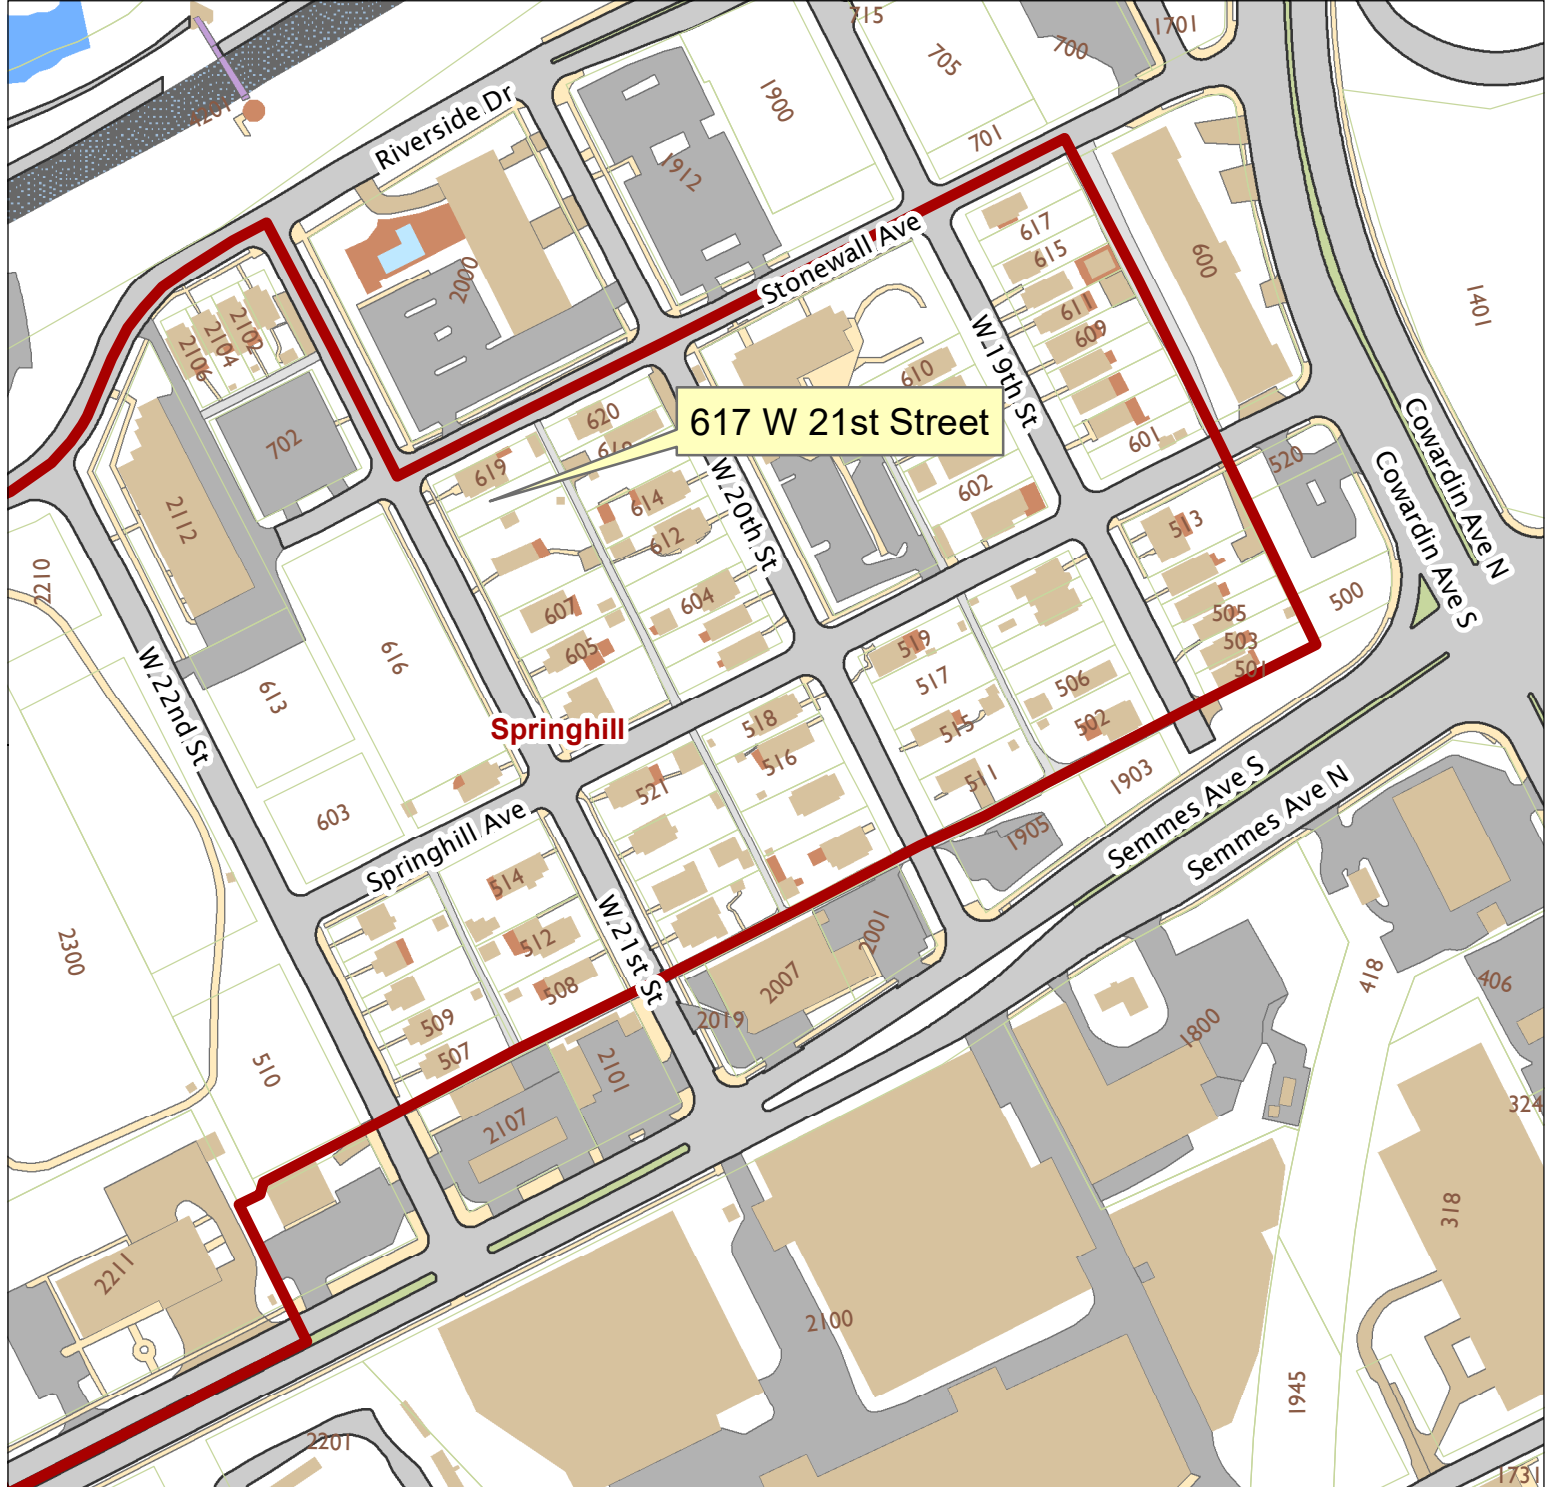

617 West 21st Street

City of Richmond, VA

Geographic Information Systems

1 inch = 200 feet

Map printed by jonescl2 on 2019.03.07.

Document Path: G:\PDR\Planning & Preservation\CAR\Meetings\00 Current Meeting\Base Maps\Tools\Base Map.mxd

Disclaimer:
The City of Richmond assumes no liability either for any errors, omissions, or inaccuracies in the information provided regardless of the cause of such or for any decision made, action taken, or action not taken by the user in reliance upon any maps or information provided herein.

Location Reference