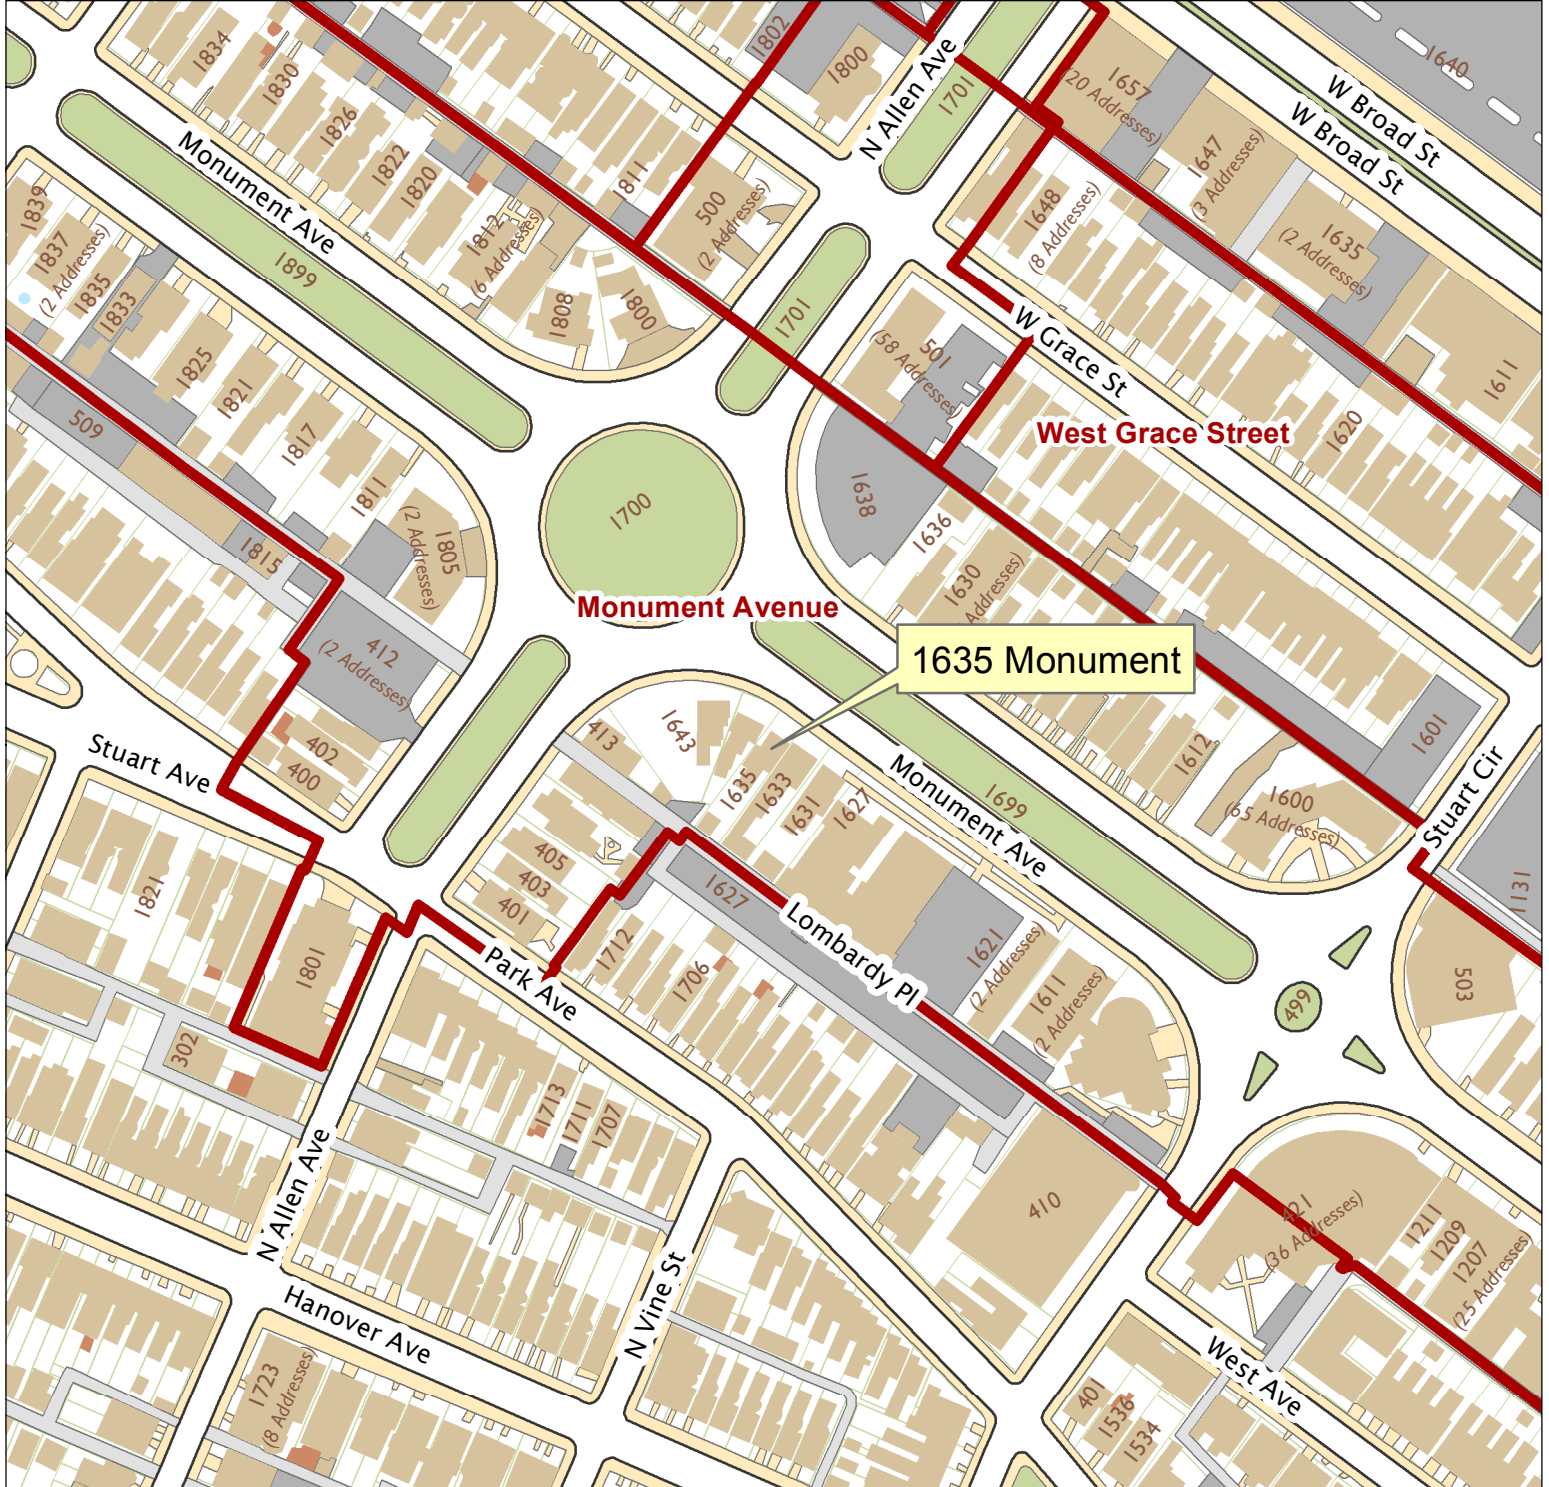

1635 Monument Avenue

City of Richmond, VA

Geographic Information Systems

1 inch = 200 feet

Map printed by palmquwd on 2016.04.14.

Document Path: G:\PDR\Planning & Preservation\CAR\Applications\Base Maps\Base Map.mxd

Disclaimer:

The City of Richmond assumes no liability either for any errors, omissions, or inaccuracies in the information provided regardless of the cause of such or for any decision made, action taken, or action not taken by the user in reliance upon any maps or information provided herein.

Location Reference