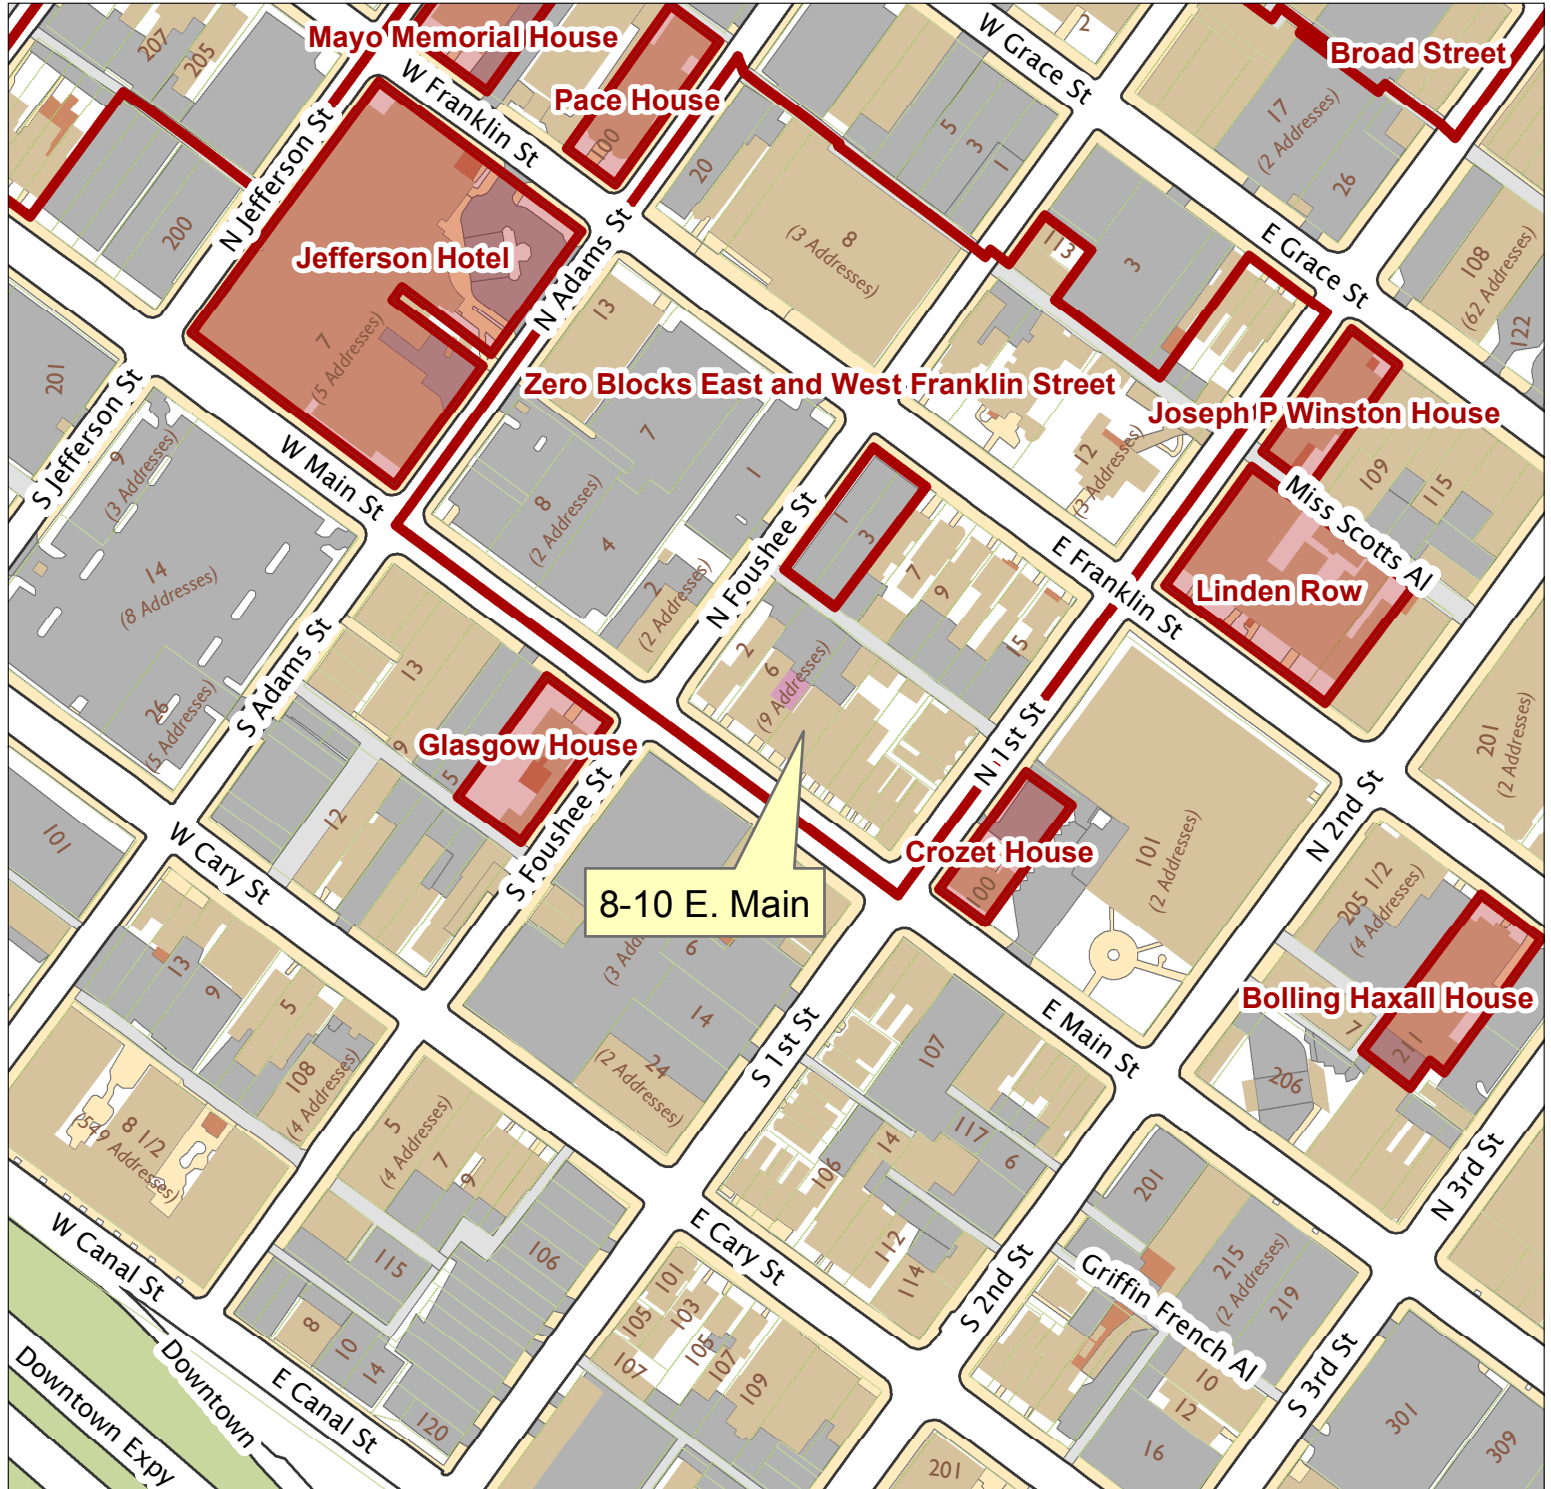

# 8-10 E. Main Street

City of Richmond, VA

Geographic Information Systems

8-10 E. Main

Map printed by jeffricr on 2017.09.11.

Document Path: \\D:\file02-pv\commdev\SDR\Planning & Preservation\CAR\Applications\Base Maps\Base Map.mxd

Disclaimer:  
The City of Richmond assumes no liability either for any errors, omissions, or inaccuracies in the information provided regardless of the cause of such or for any decision made, action taken, or action not taken by the user in reliance upon any maps or information provided herein.

Location Reference