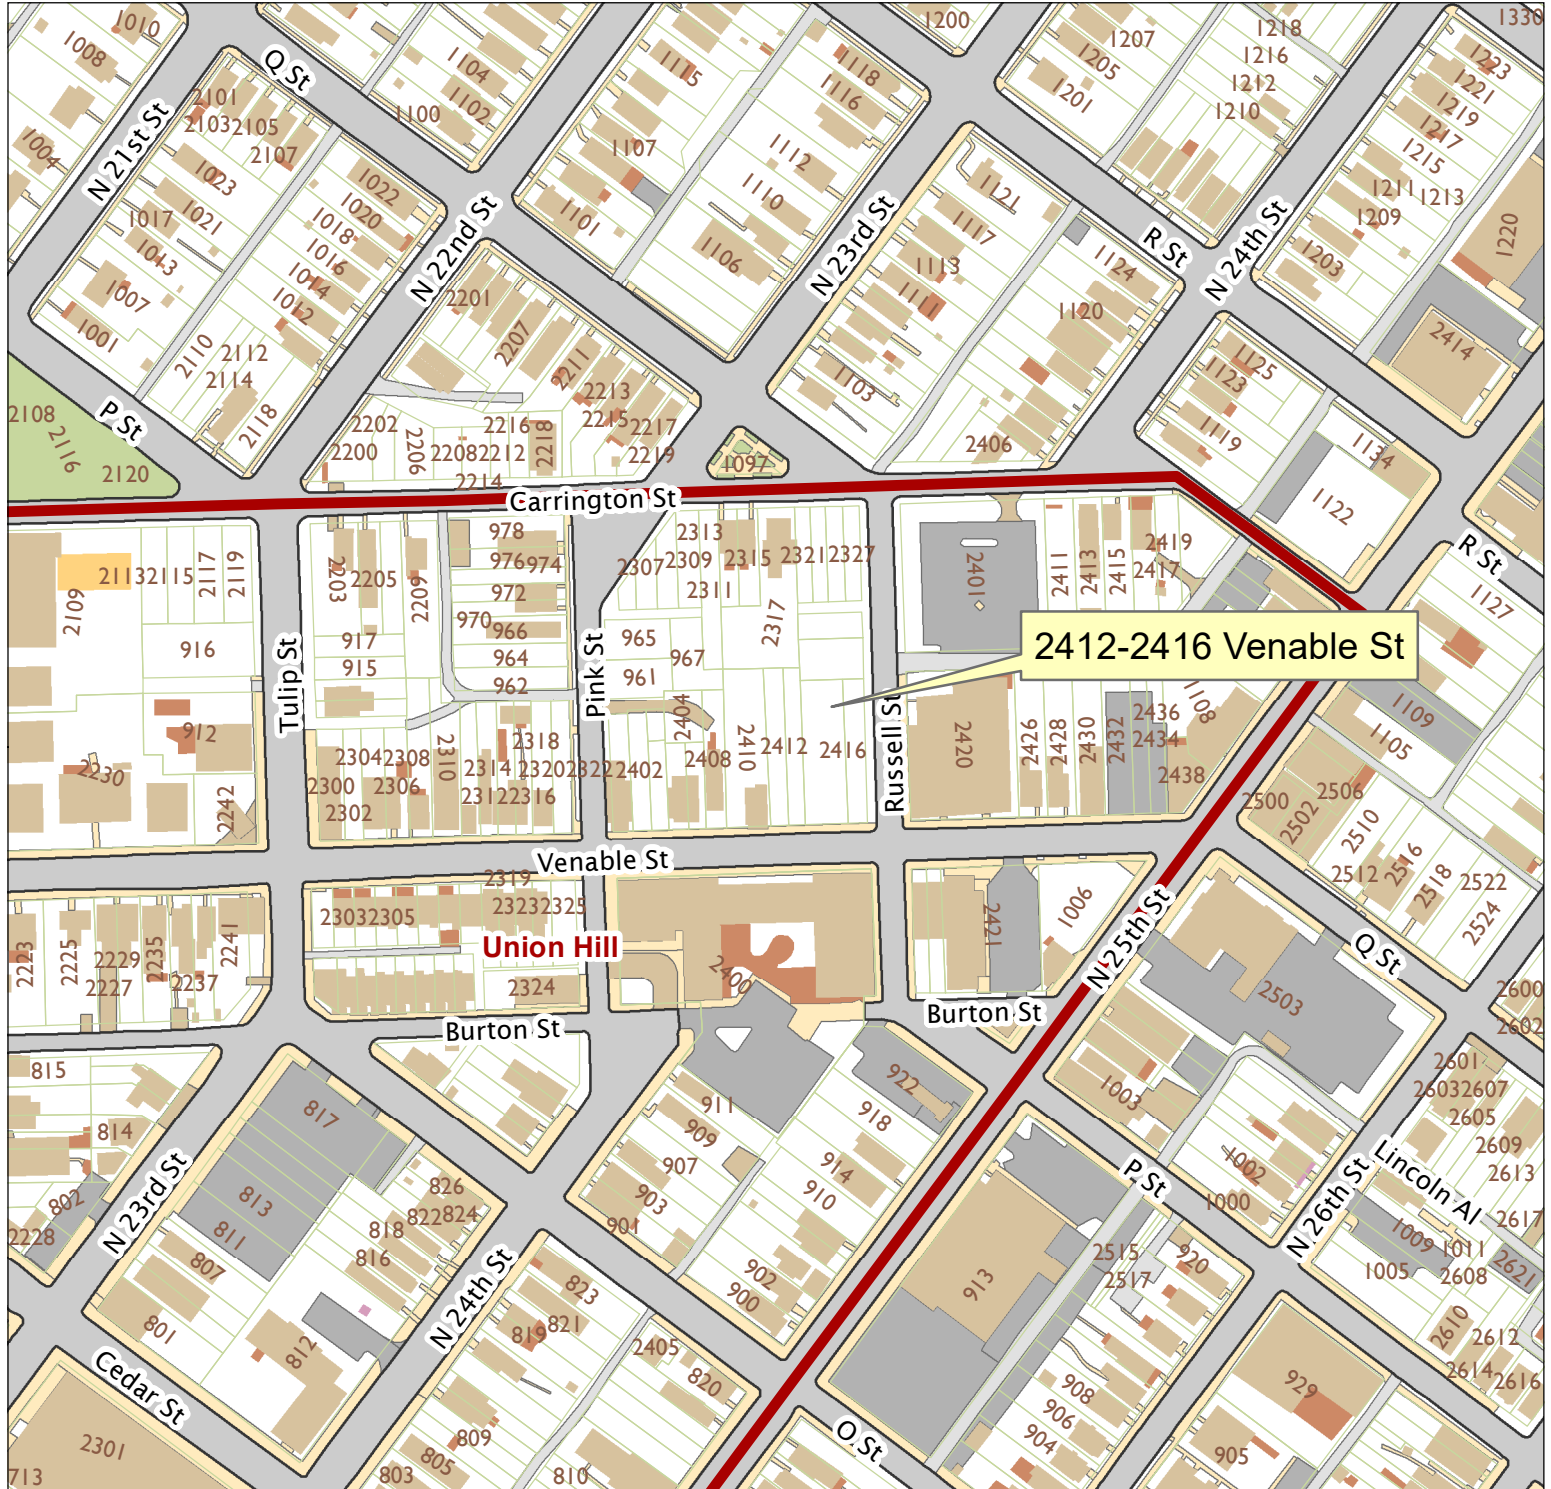

2412-2416 Venable Street

City of Richmond, VA

Geographic Information Systems

1 inch = 200 feet

Map printed by jonescl2 on 2019.03.07.

Document Path: G:\PDR\Planning & Preservation\CAR\Meetings\00 Current Meeting\Base Maps\Tools\Base Map.mxd

Disclaimer:

The City of Richmond assumes no liability either for any errors, omissions, or inaccuracies in the information provided regardless of the cause of such or for any decision made, action taken, or action not taken by the user in reliance upon any maps or information provided herein.

Location Reference