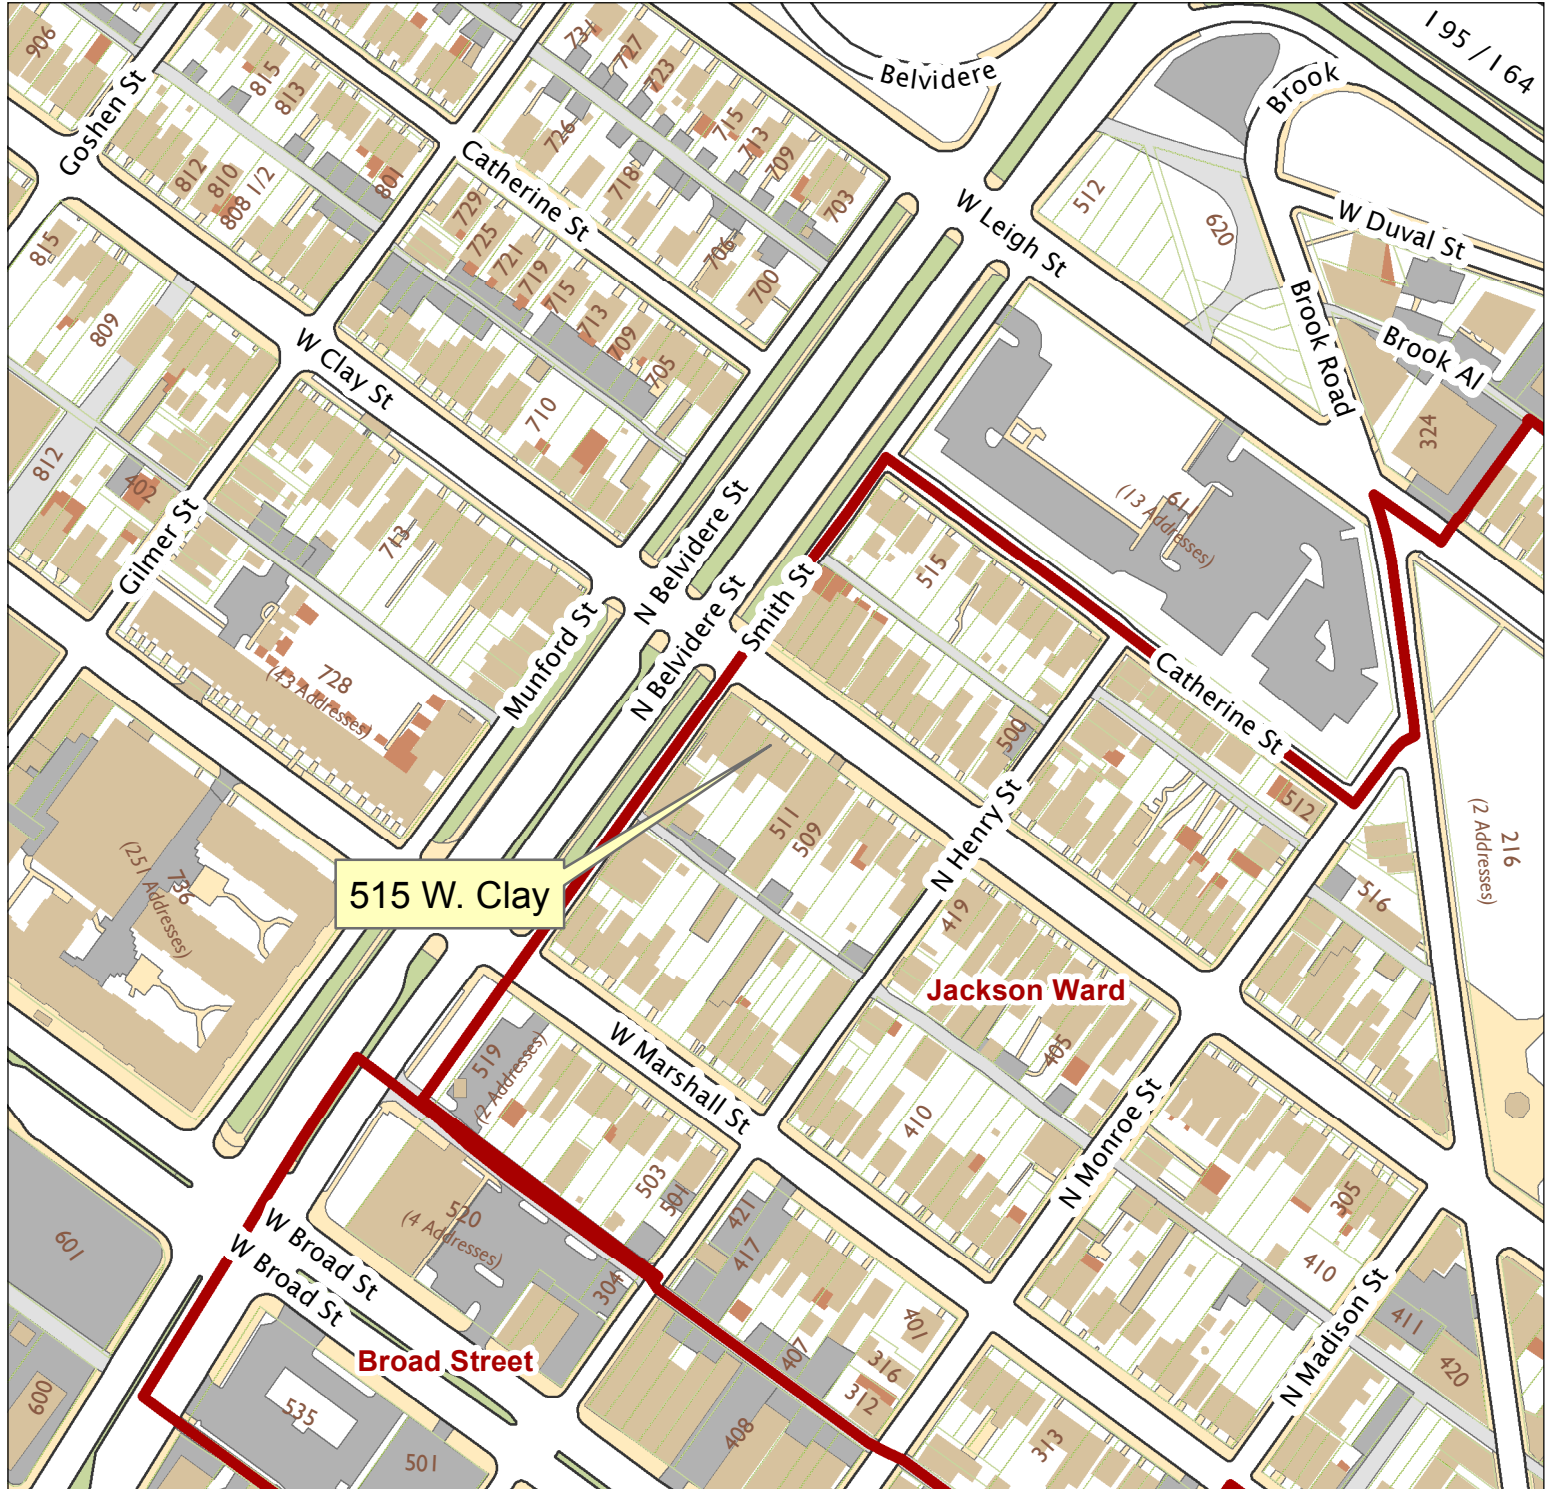

515 W. Clay Street

City of Richmond, VA

Geographic Information Systems

515 W. Clay

Jackson Ward

Broad Street

1 inch = 200 feet

Map printed by jonescl2 on 2018.09.11.

Document Path: G:\PDR\Planning & Preservation\CAR\Meetings\00 Current Meeting\Base Maps\Tools\Base Map.mxd

Disclaimer:
The City of Richmond assumes no liability either for any errors, omissions, or inaccuracies in the information provided regardless of the cause of such or for any decision made, action taken, or action not taken by the user in reliance upon any maps or information provided herein.

Location Reference