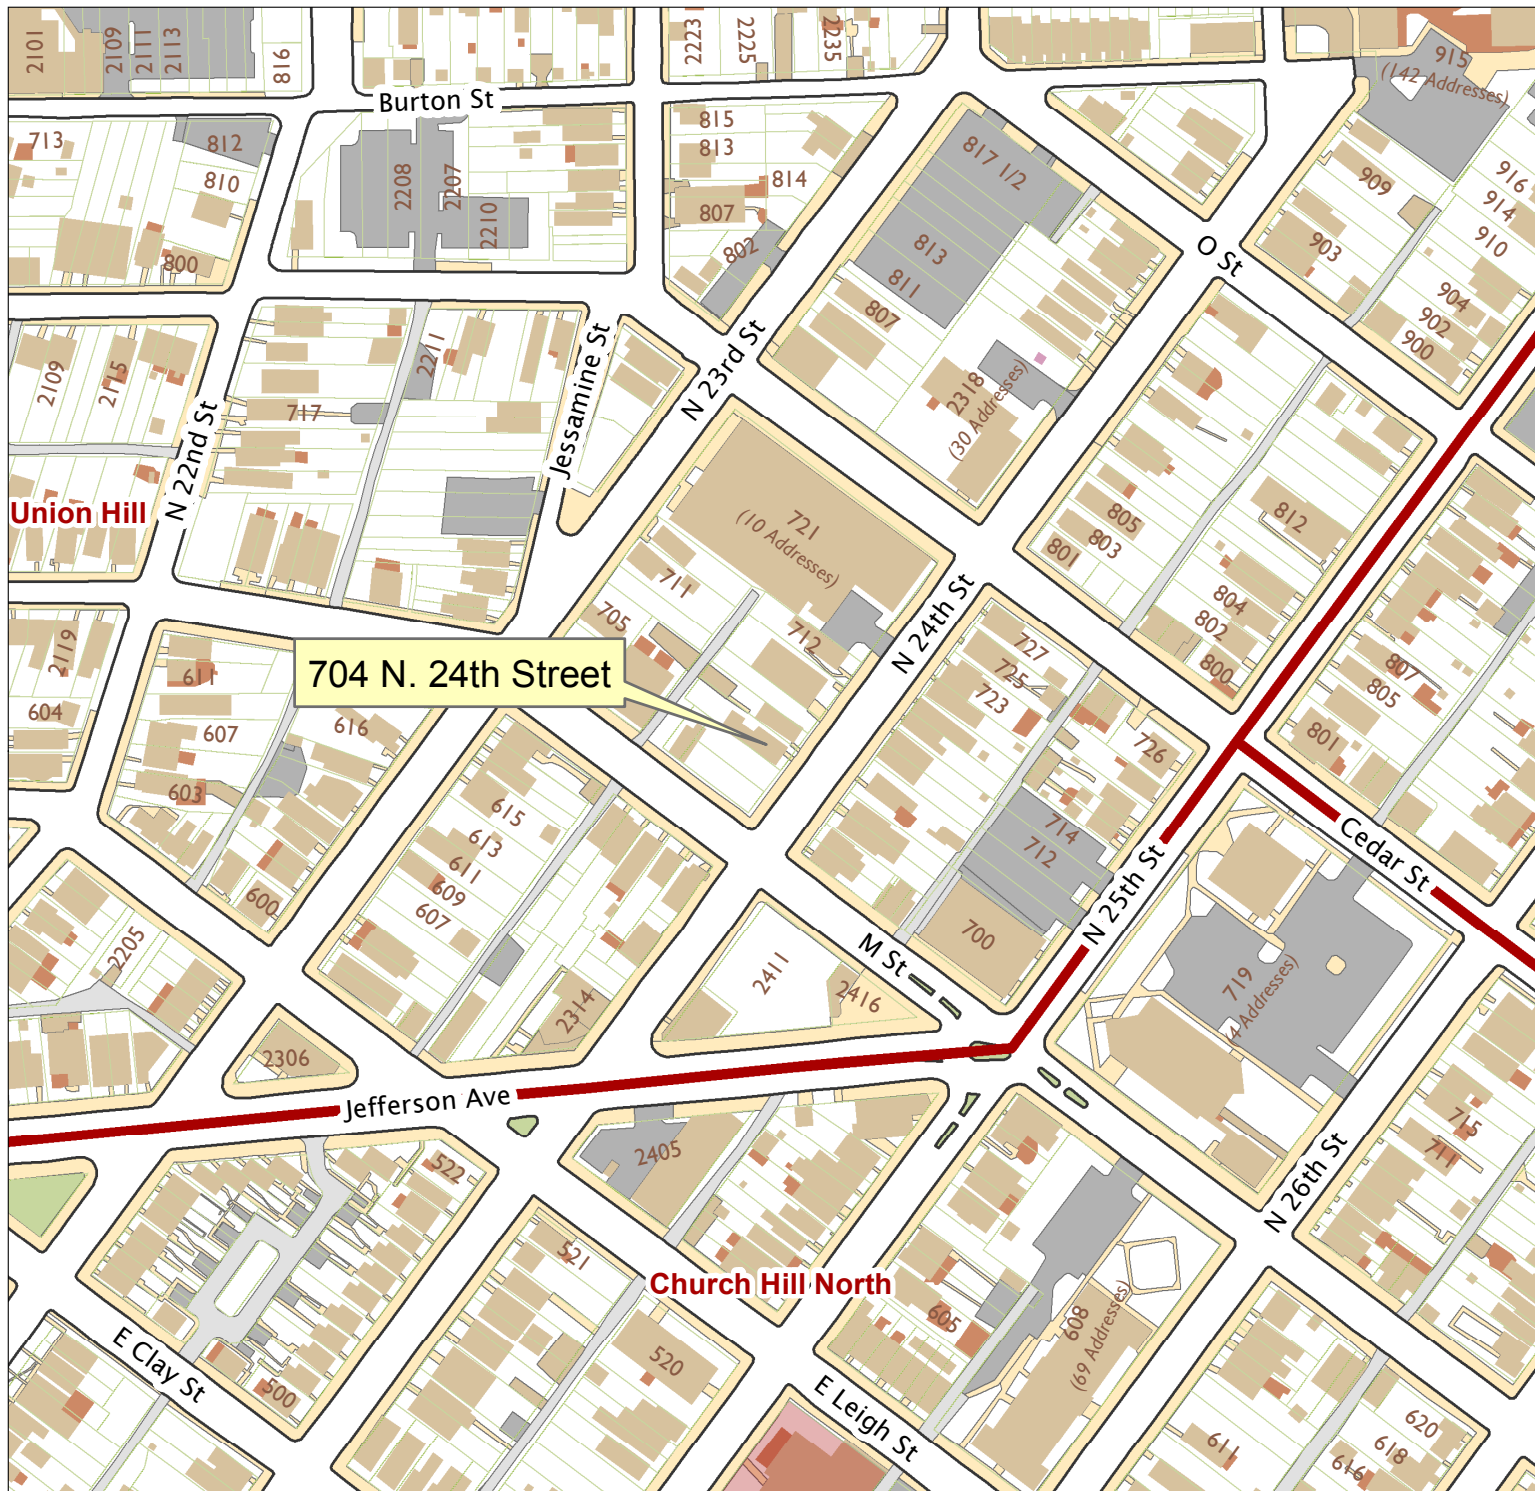

704 N. 24th Street

City of Richmond, VA

Geographic Information Systems

704 N. 24th Street

1 inch = 200 feet

Map printed by jeffricr on 2017.07.12.

Document Path: \\Dit-file02-pv\commdev\$\PDR\Planning & Preservation\CAR\Applications\Base Maps\Base Map.mxd

Disclaimer:

The City of Richmond assumes no liability either for any errors, omissions, or inaccuracies in the information provided regardless of the cause of such or for any decision made, action taken, or action not taken by the user in reliance upon any maps or information provided herein.

Location Reference