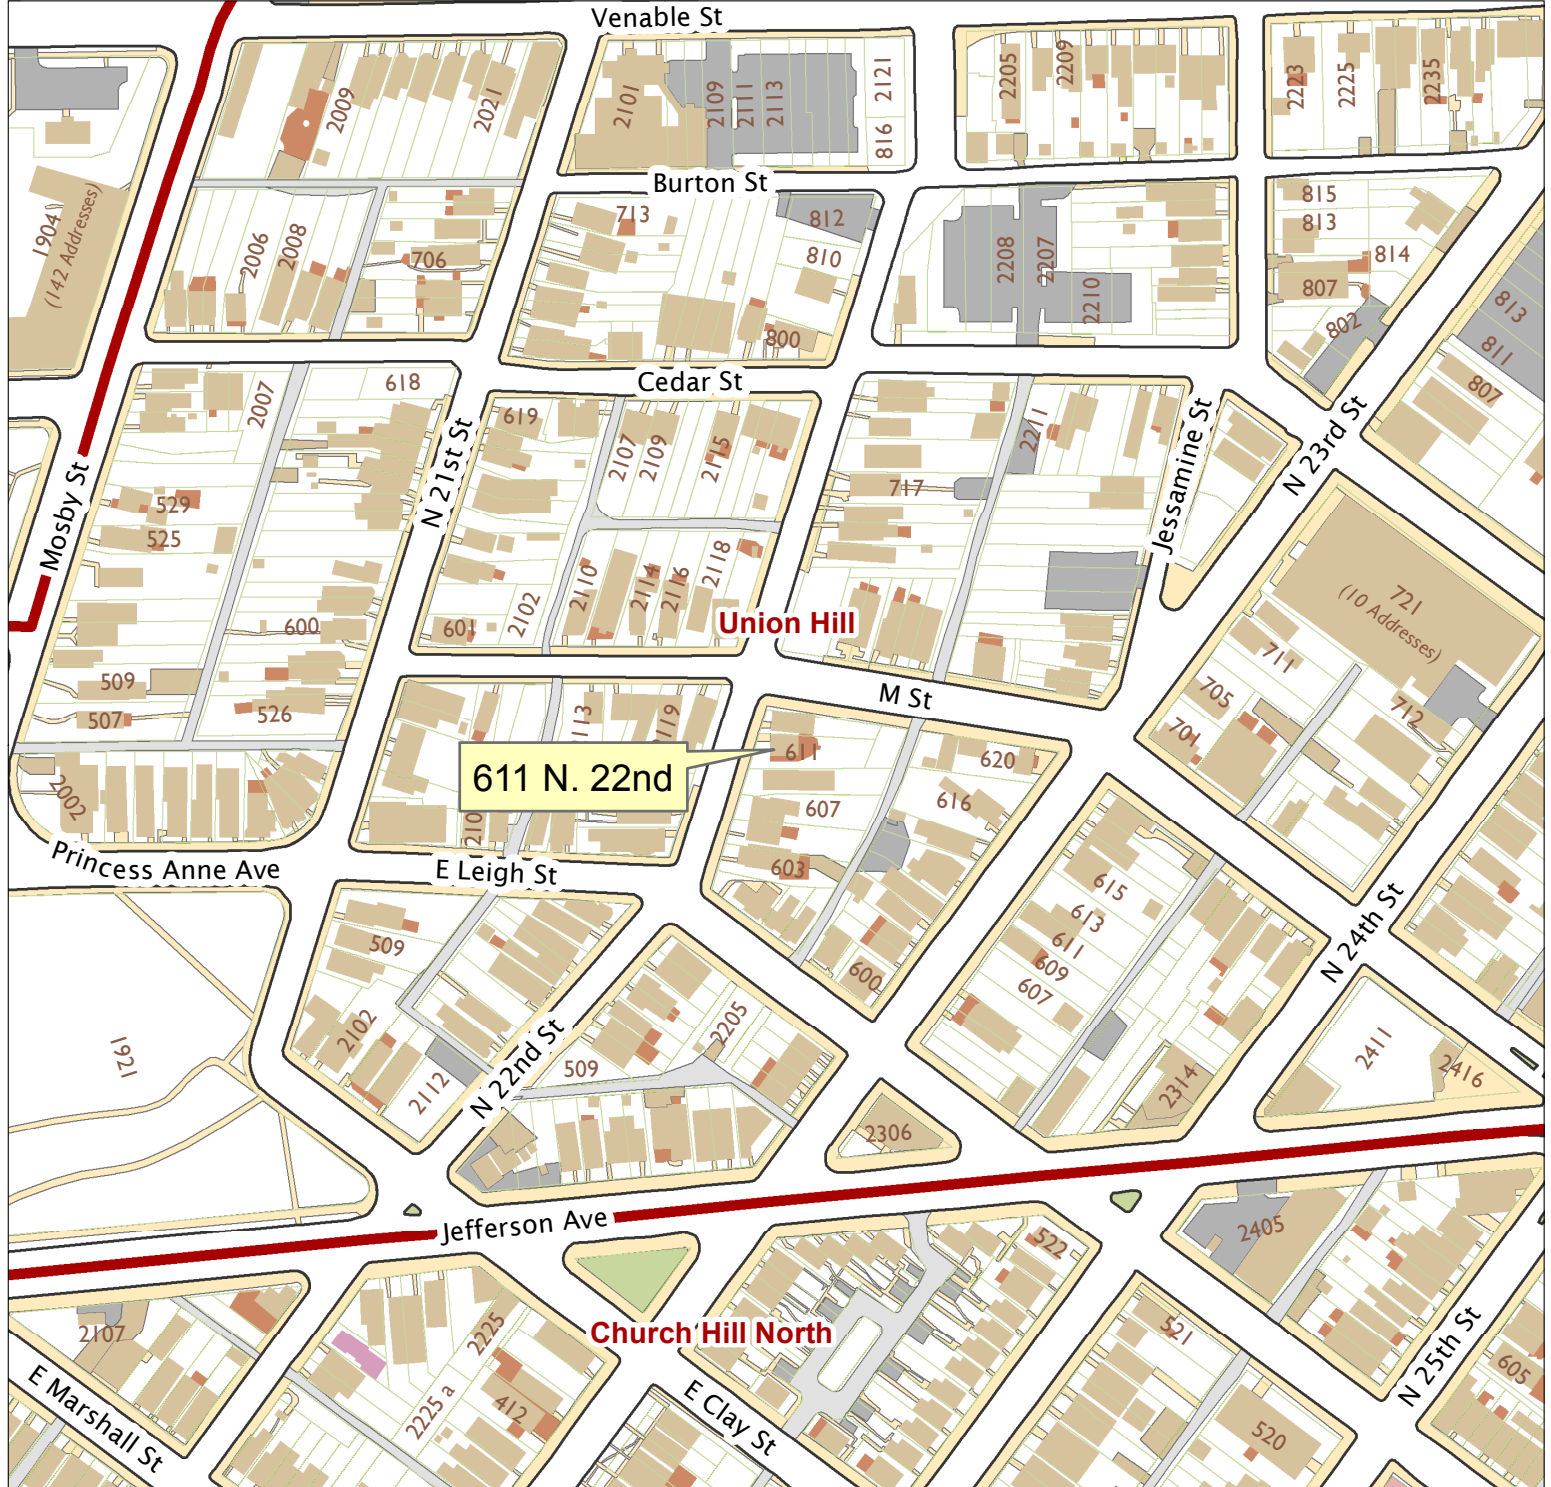

611 N. 22nd Street

City of Richmond, VA

Geographic Information Systems

1 inch = 200 feet

Map printed by jeffricr on 2017.03.10.

Document Path: \\D:\file02-pv\commdev\S\PDR\Planning & Preservation\CAR\Applications\Base Maps\Base Map.mxd

Disclaimer:

The City of Richmond assumes no liability either for any errors, omissions, or inaccuracies in the information provided regardless of the cause of such or for any decision made, action taken, or action not taken by the user in reliance upon any maps or information provided herein.

Location Reference