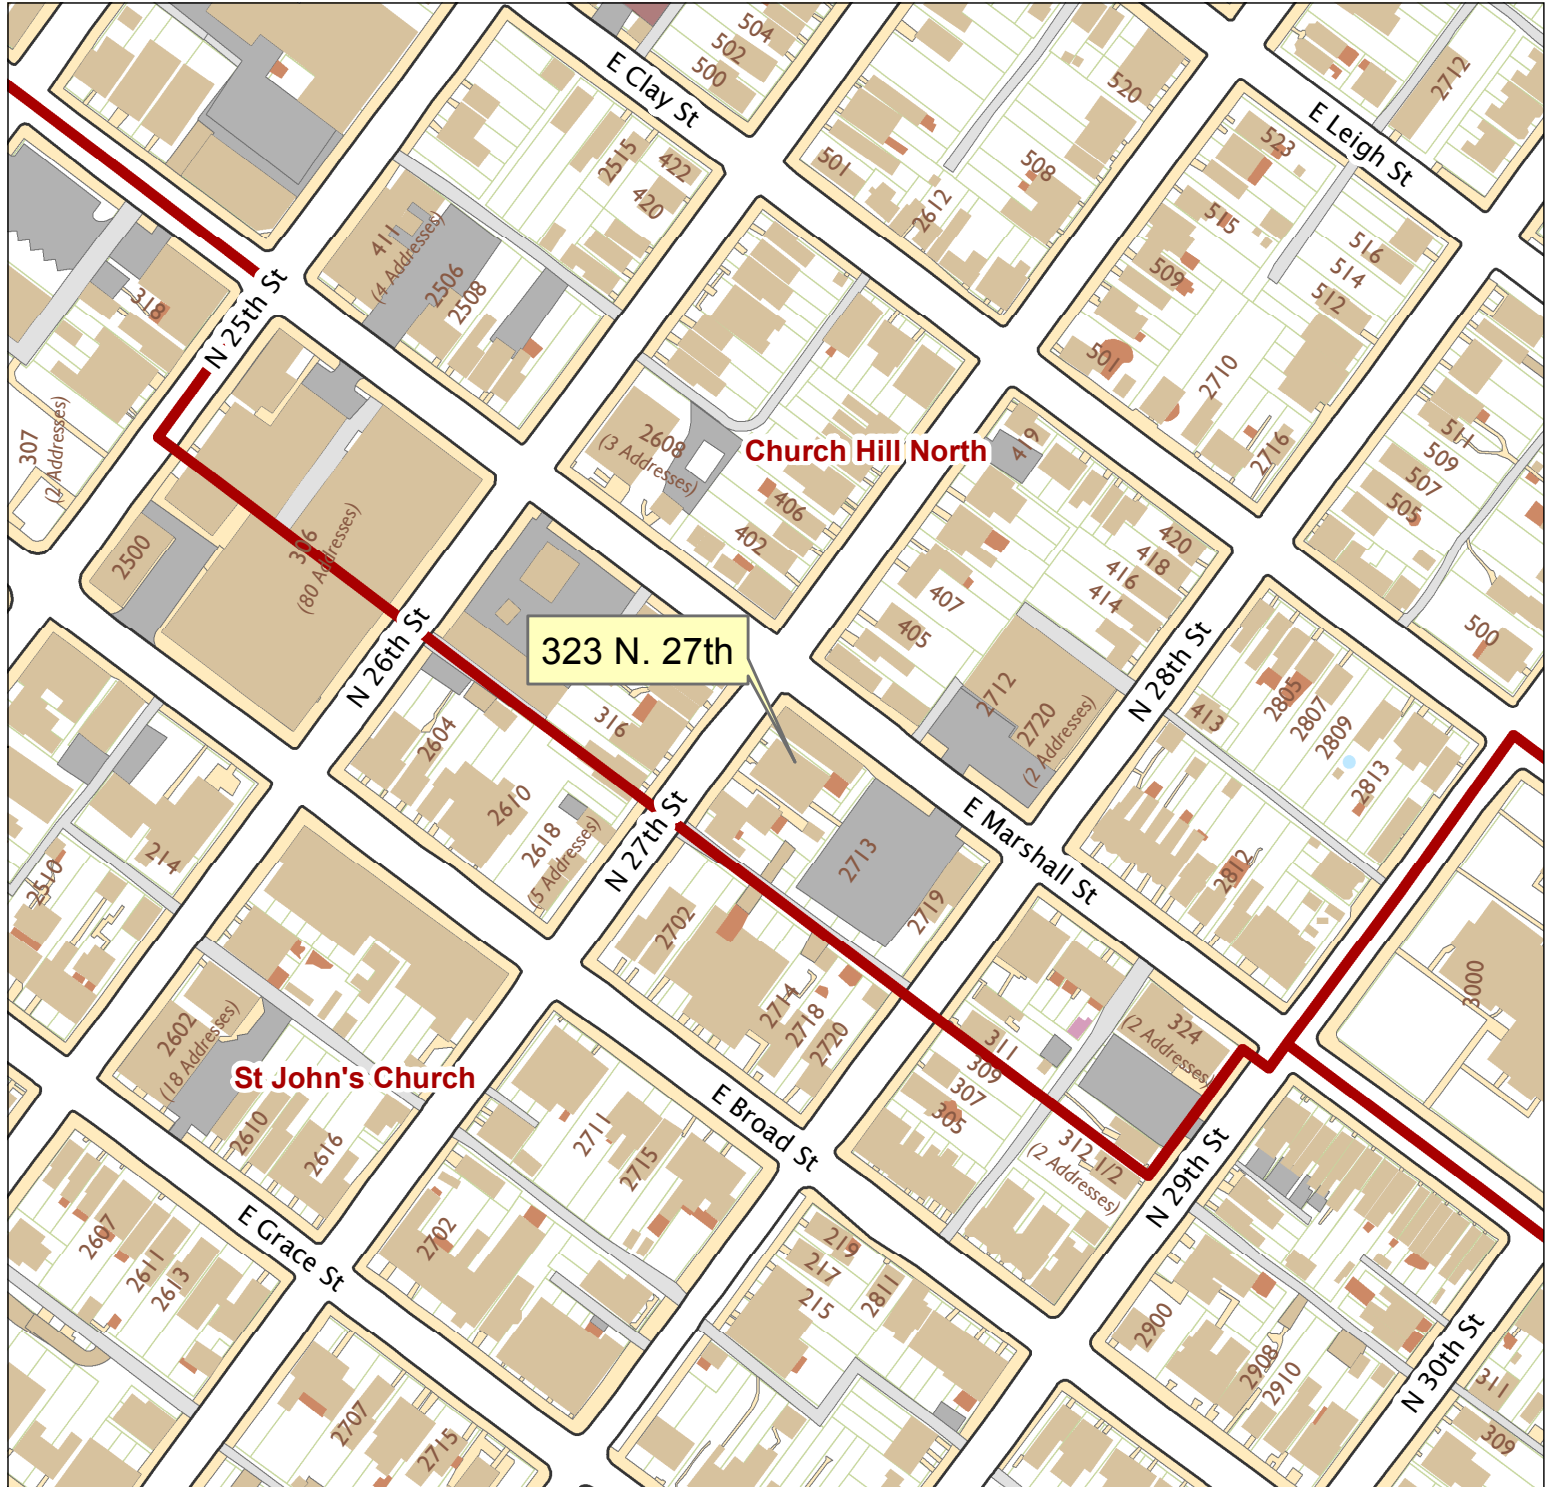

# 323 N. 27th Street

City of Richmond, VA

Geographic Information Systems

323 N. 27th

Church Hill North

St John's Church

1 inch = 200 feet

Map printed by palmquwd on 2015.05.11.

Document Path: G:\PDR\Planning & Preservation\CAR\Applications\Base Maps\Base Map.mxd

Disclaimer:  
The City of Richmond assumes no liability either for any errors, omissions, or inaccuracies in the information provided regardless of the cause of such or for any decision made, action taken, or action not taken by the user in reliance upon any maps or information provided herein.

Location Reference