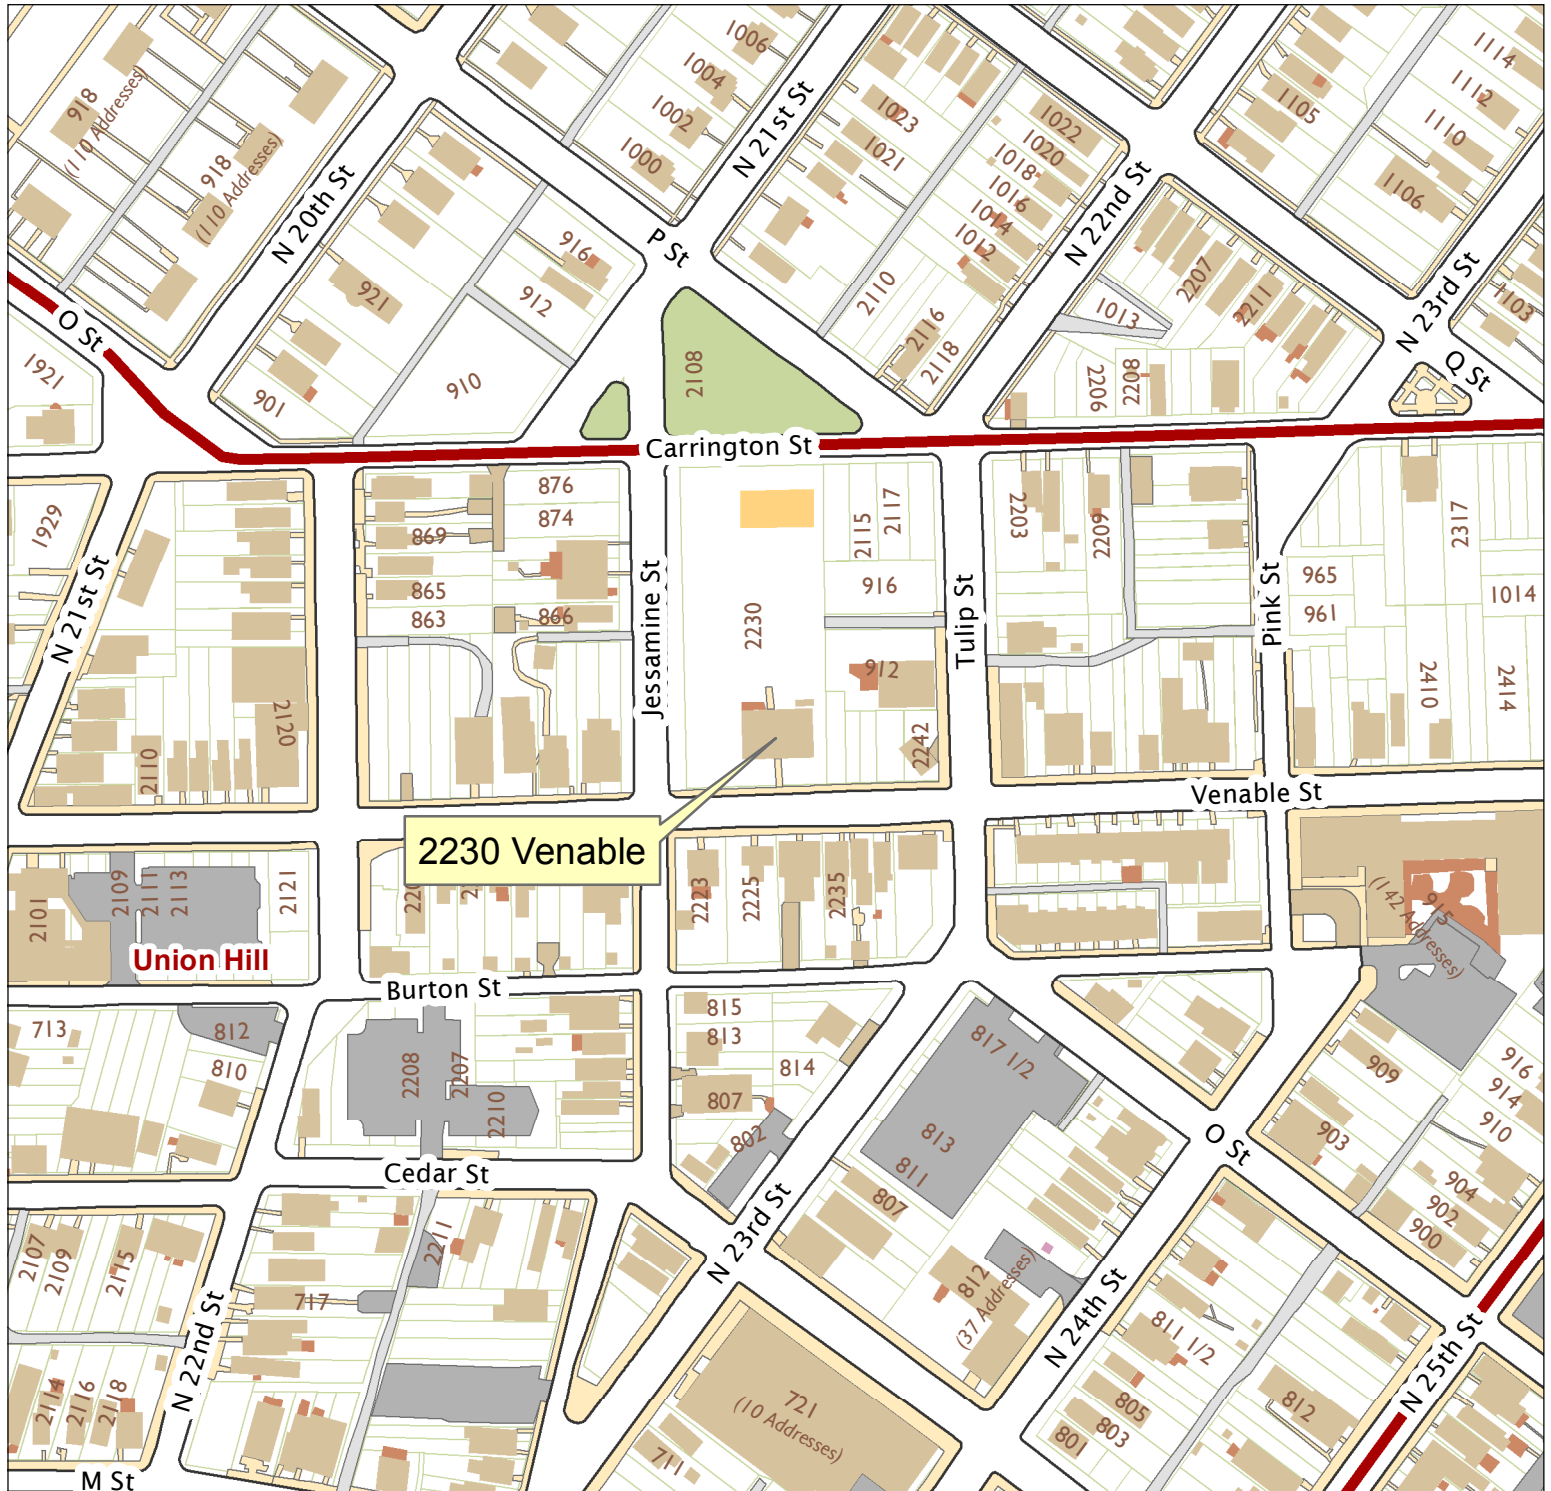

2230 Venable Street

City of Richmond, VA

Geographic Information Systems

2230 Venable

Union Hill

1 inch = 200 feet

Map printed by palmquwd on 2016.06.15.

Document Path: G:\PDR\Planning & Preservation\CAR\Applications\Base Maps\Base Map.mxd

Disclaimer:
The City of Richmond assumes no liability either for any errors, omissions, or inaccuracies in the information provided regardless of the cause of such or for any decision made, action taken, or action not taken by the user in reliance upon any maps or information provided herein.

Location Reference