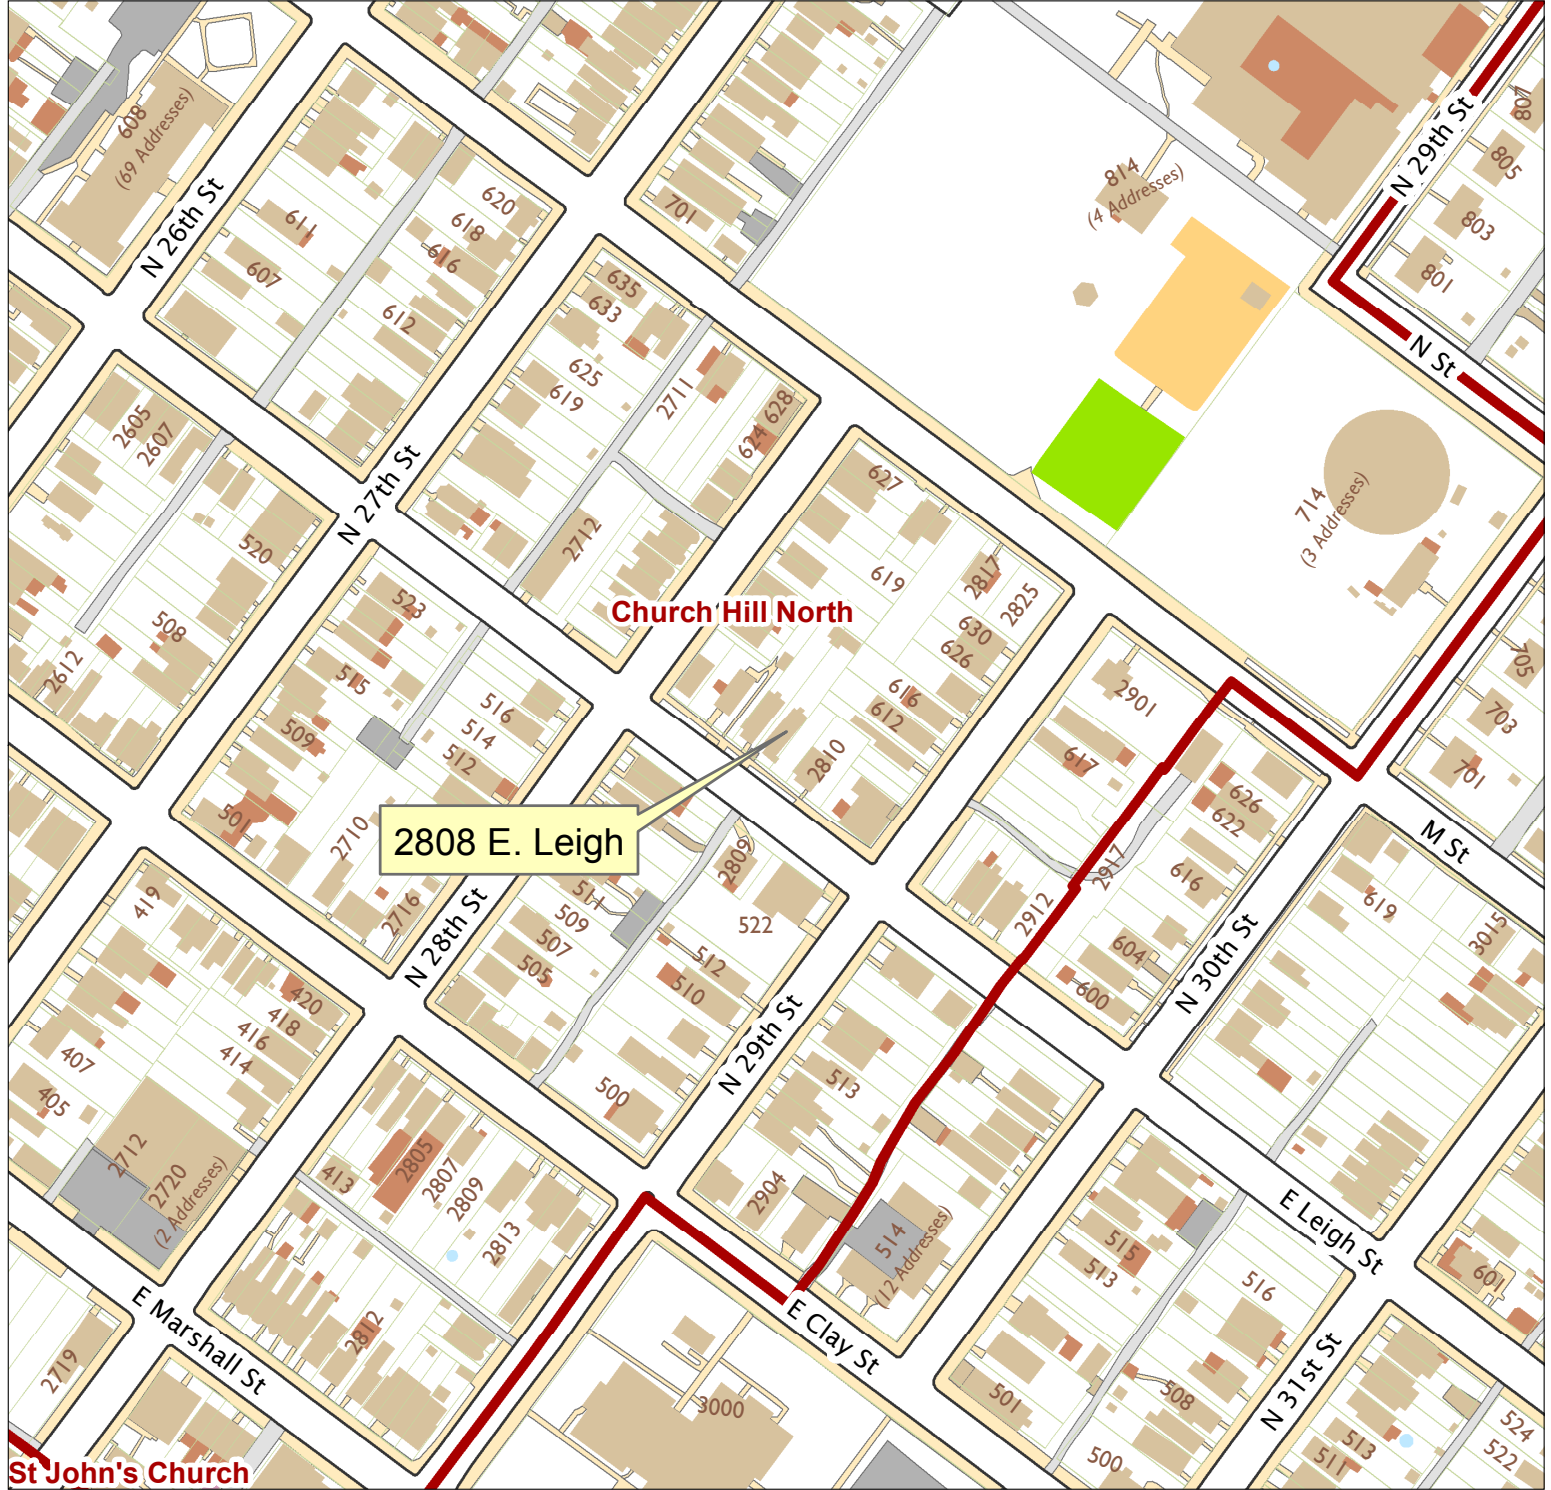

2808 E. Leigh

City of Richmond, VA

Geographic Information Systems

Map printed by jeffricr on 2017.01.17.

Document Path: \\Dit-file02-pv\commdev\$\PDR\Planning & Preservation\CAR\Applications\Base Maps\Base Map.mxd

Disclaimer:
The City of Richmond assumes no liability either for any errors, omissions, or inaccuracies in the information provided regardless of the cause of such or for any decision made, action taken, or action not taken by the user in reliance upon any maps or information provided herein.