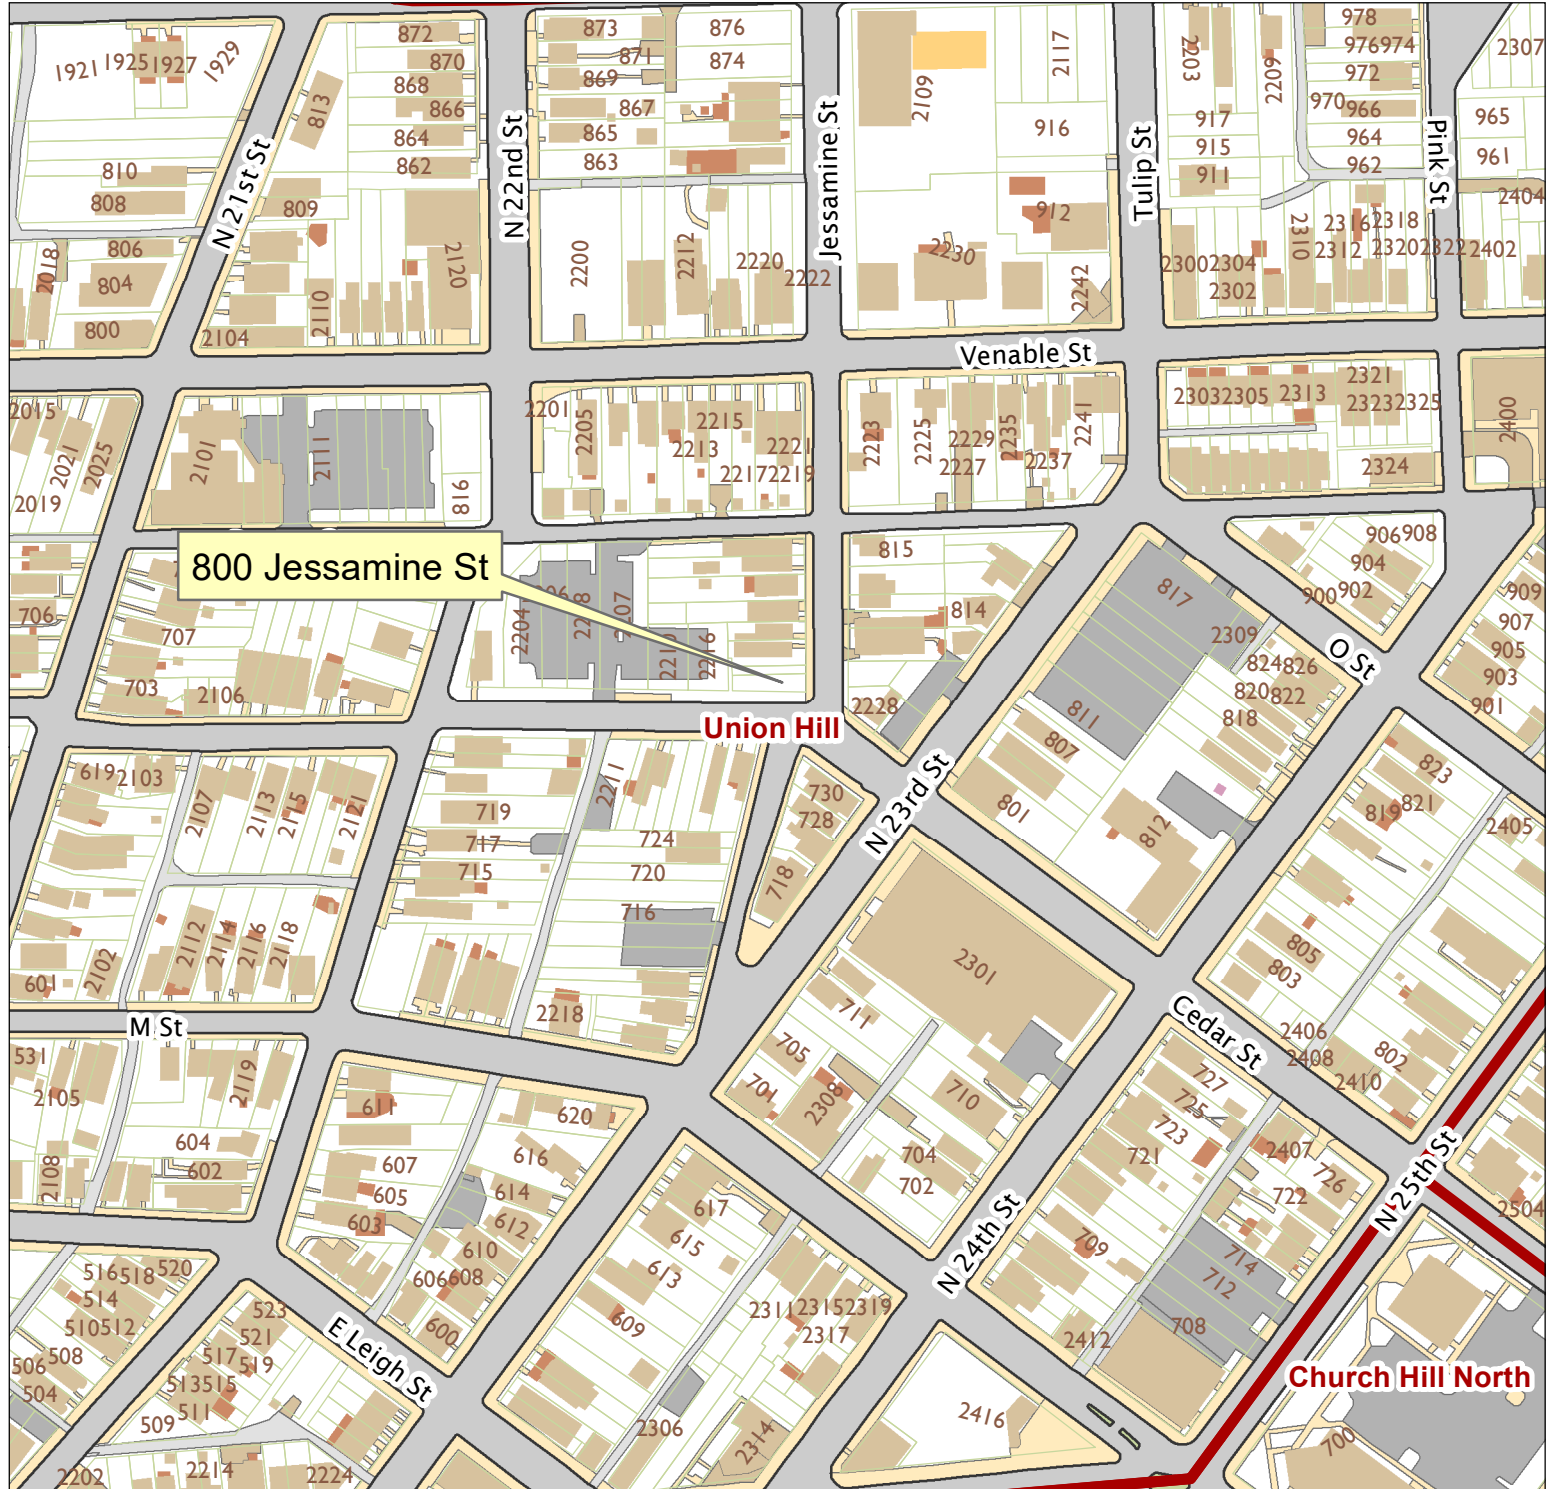

# 800 Jessamine Street

City of Richmond, VA

Geographic Information Systems

1 inch = 200 feet

Map printed by jonescl2 on 2019.03.07.

Document Path: G:\PDR\Planning & Preservation\CAR\Meetings\00 Current Meeting\Base Maps\Tools\Base Map.mxd

**Disclaimer:**

The City of Richmond assumes no liability either for any errors, omissions, or inaccuracies in the information provided regardless of the cause of such or for any decision made, action taken, or action not taken by the user in reliance upon any maps or information provided herein.

Location Reference