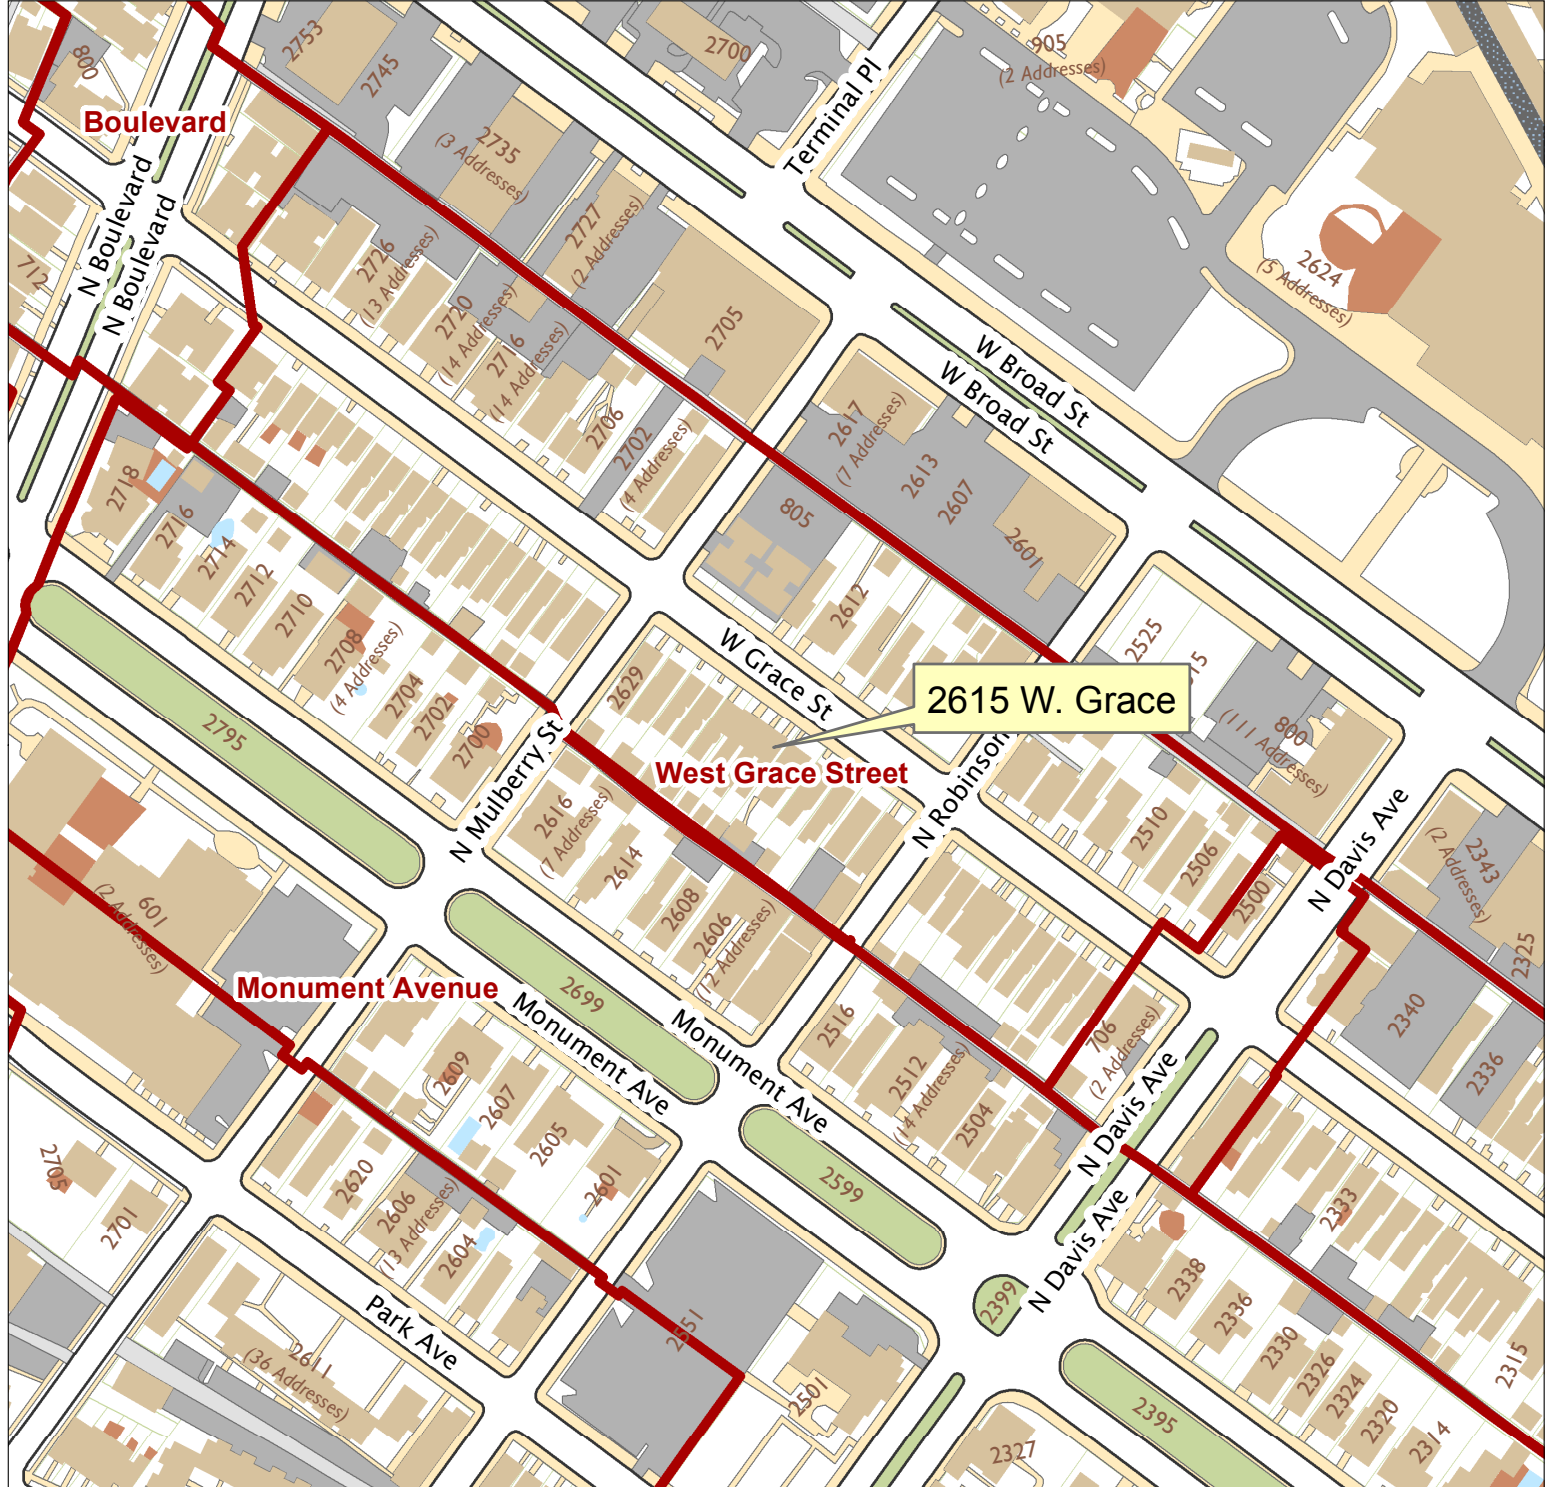

# 2615 W. Grace Street

City of Richmond, VA

Geographic Information Systems

Map printed by palmquwd on 2016.05.10.

Document Path: G:\PDR\Planning & Preservation\CAR\Applications\Base Maps\Base Map.mxd

Disclaimer:  
The City of Richmond assumes no liability either for any errors, omissions, or inaccuracies in the information provided regardless of the cause of such or for any decision made, action taken, or action not taken by the user in reliance upon any maps or information provided herein.