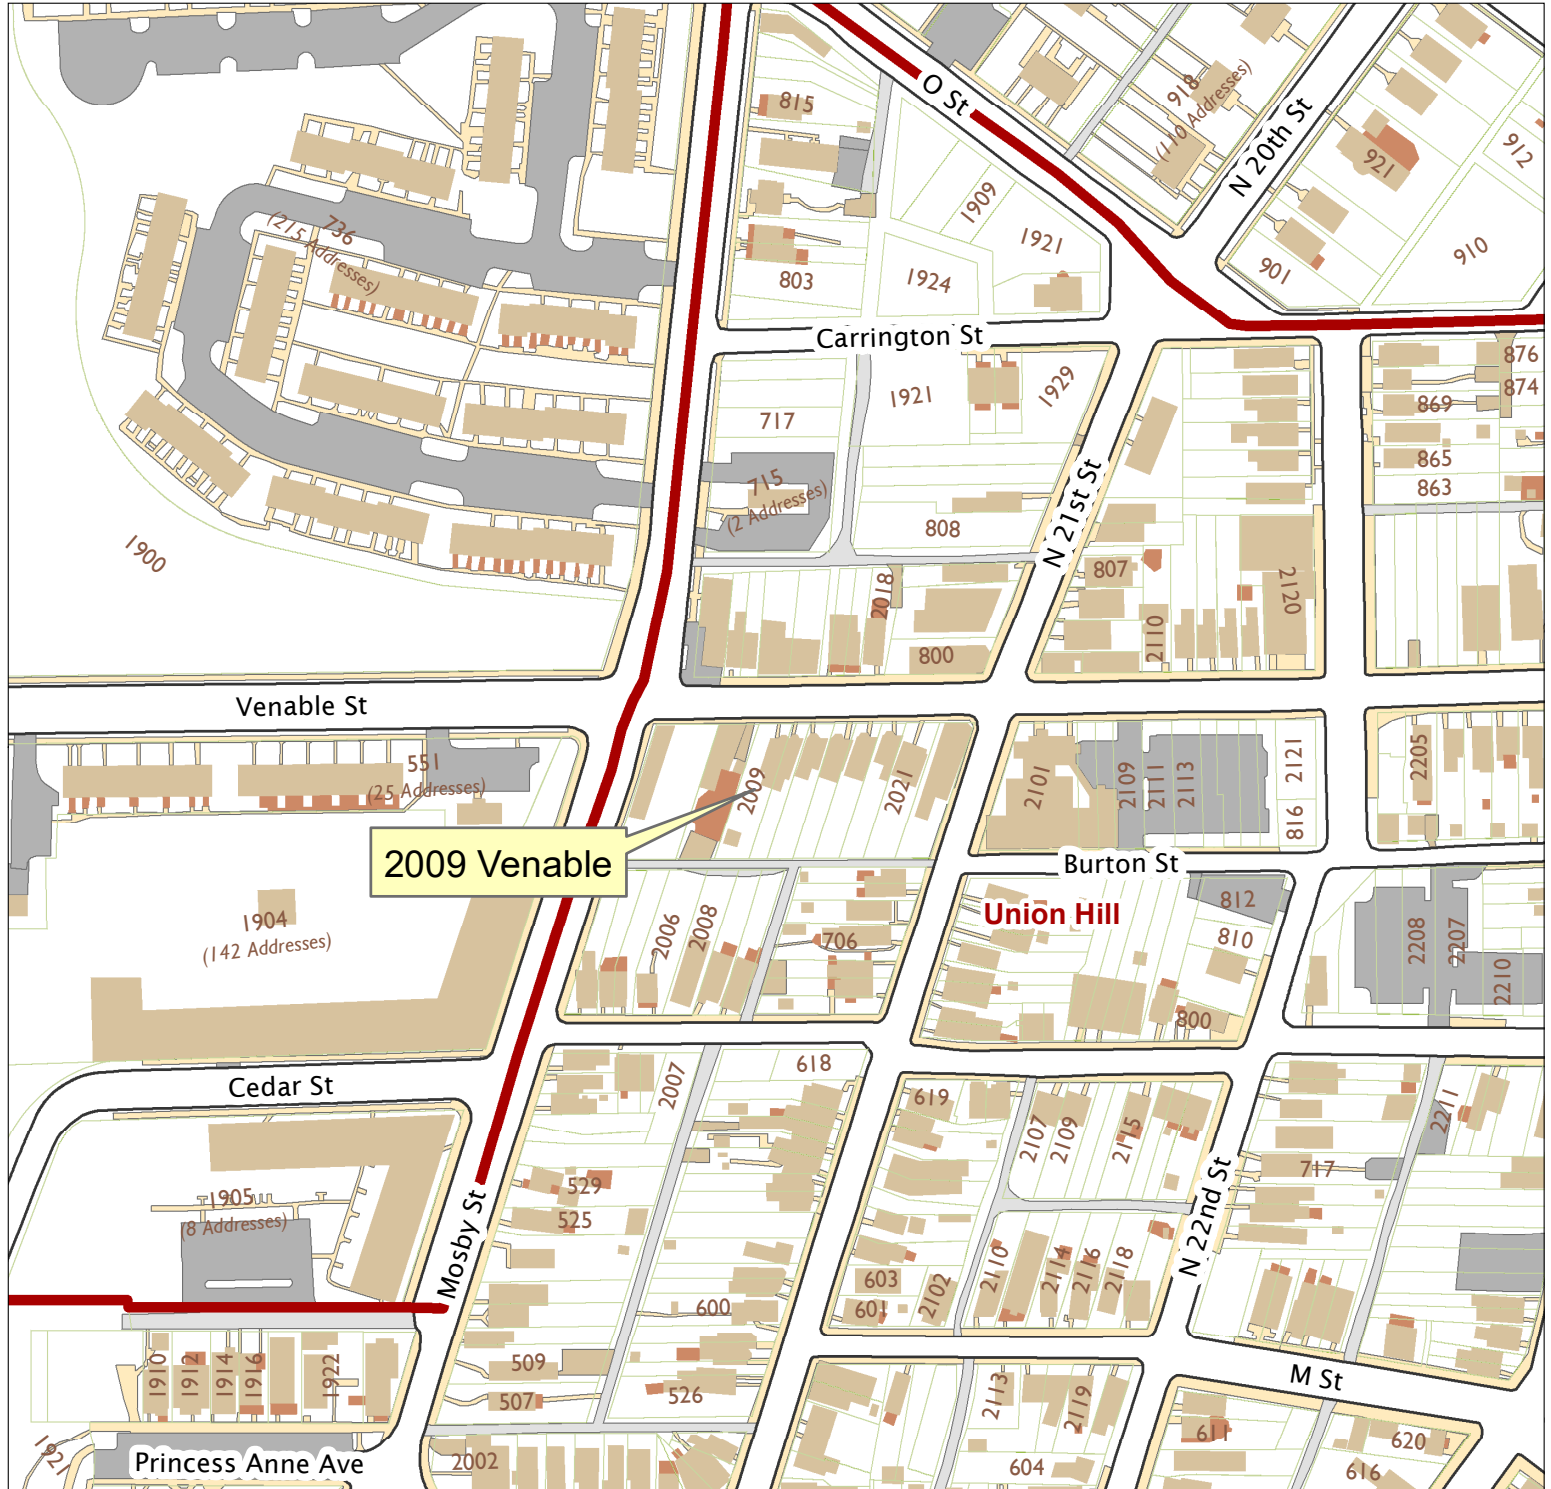

2009 Venable Street

City of Richmond, VA

Geographic Information Systems

Map printed by jeffricr on 2018.06.01.

Document Path: \\Dit-file02-pv\commdev\$\PDR\Planning & Preservation\CAR\Applications\Base Maps\Base Map.mxd

Disclaimer:
The City of Richmond assumes no liability either for any errors, omissions, or inaccuracies in the information provided regardless of the cause of such or for any decision made, action taken, or action not taken by the user in reliance upon any maps or information provided herein.