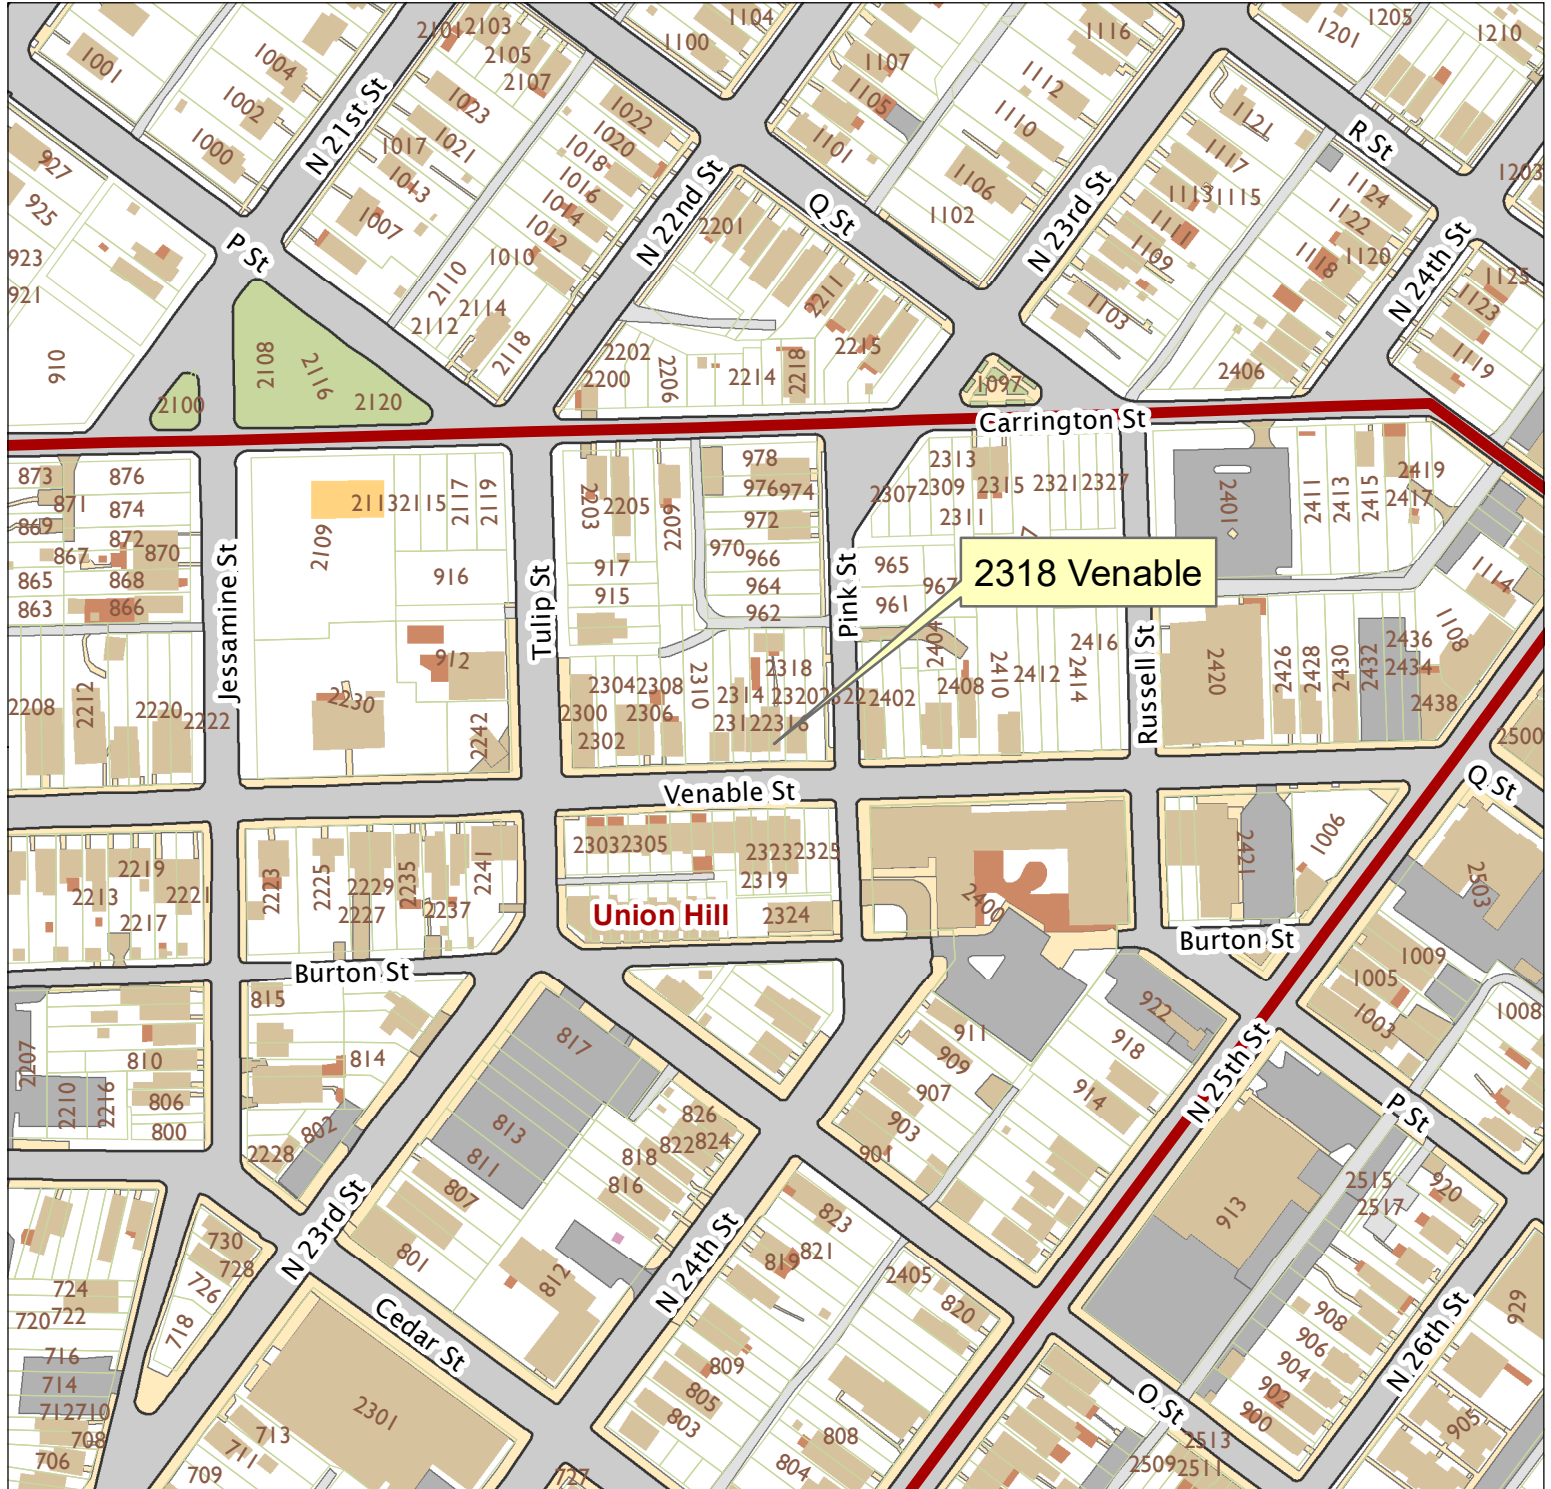

2318 Venable Street

City of Richmond, VA

Geographic Information Systems

1 inch = 200 feet

Map printed by jonescl2 on 2019.03.07.

Document Path: G:\PDR\Planning & Preservation\CAR\Meetings\00 Current Meeting\Base Maps\Tools\Base Map.mxd

Disclaimer:

The City of Richmond assumes no liability either for any errors, omissions, or inaccuracies in the information provided regardless of the cause of such or for any decision made, action taken, or action not taken by the user in reliance upon any maps or information provided herein.

Location Reference