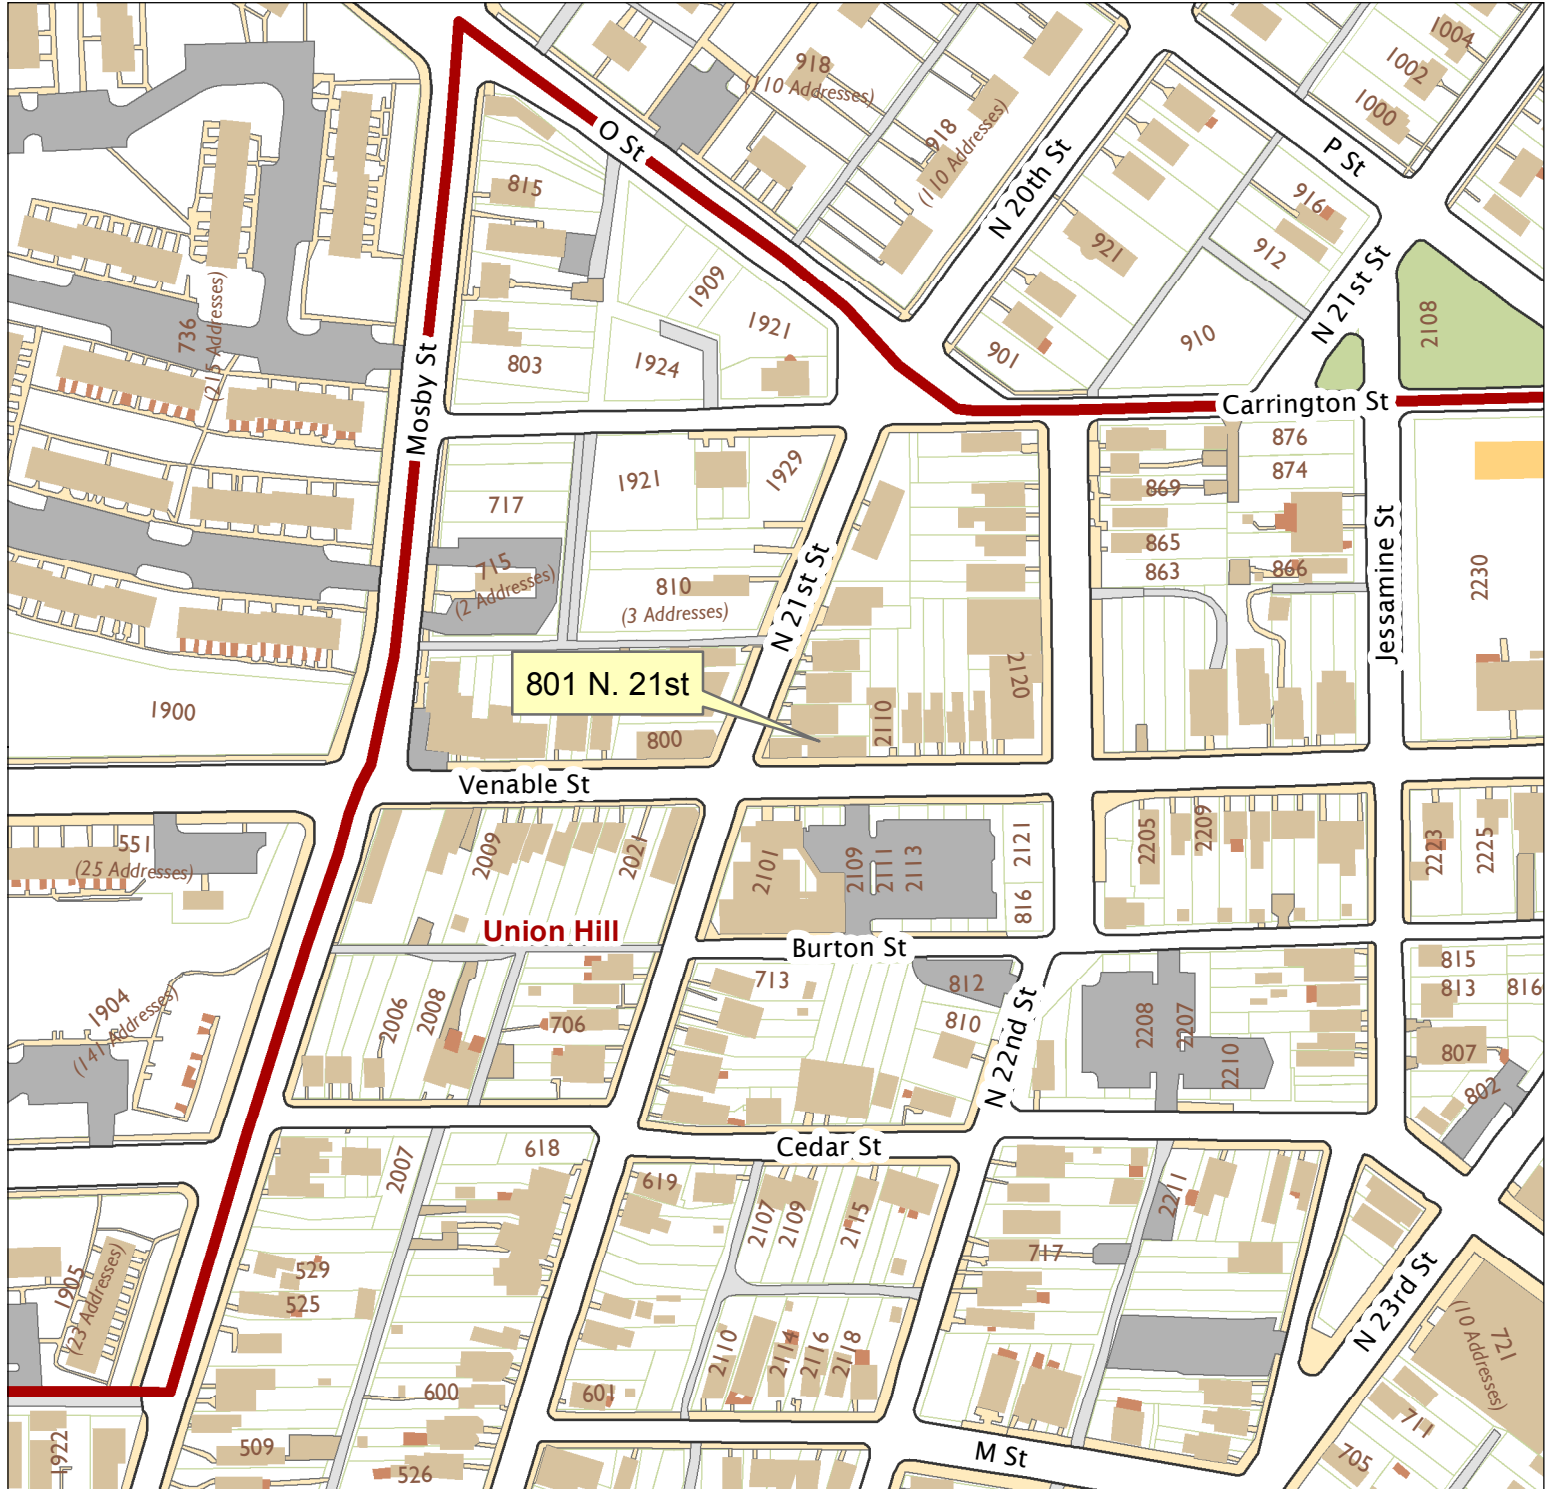

801 N. 21st Street

City of Richmond, VA

Geographic Information Systems

1 inch = 200 feet

Map printed by palmquwd on 2015.11.13.

Document Path: G:\PDR\Planning & Preservation\CAR\Applications\Base Maps\Base Map.mxd

Disclaimer:

The City of Richmond assumes no liability either for any errors, omissions, or inaccuracies in the information provided regardless of the cause of such or for any decision made, action taken, or action not taken by the user in reliance upon any maps or information provided herein.

Location Reference