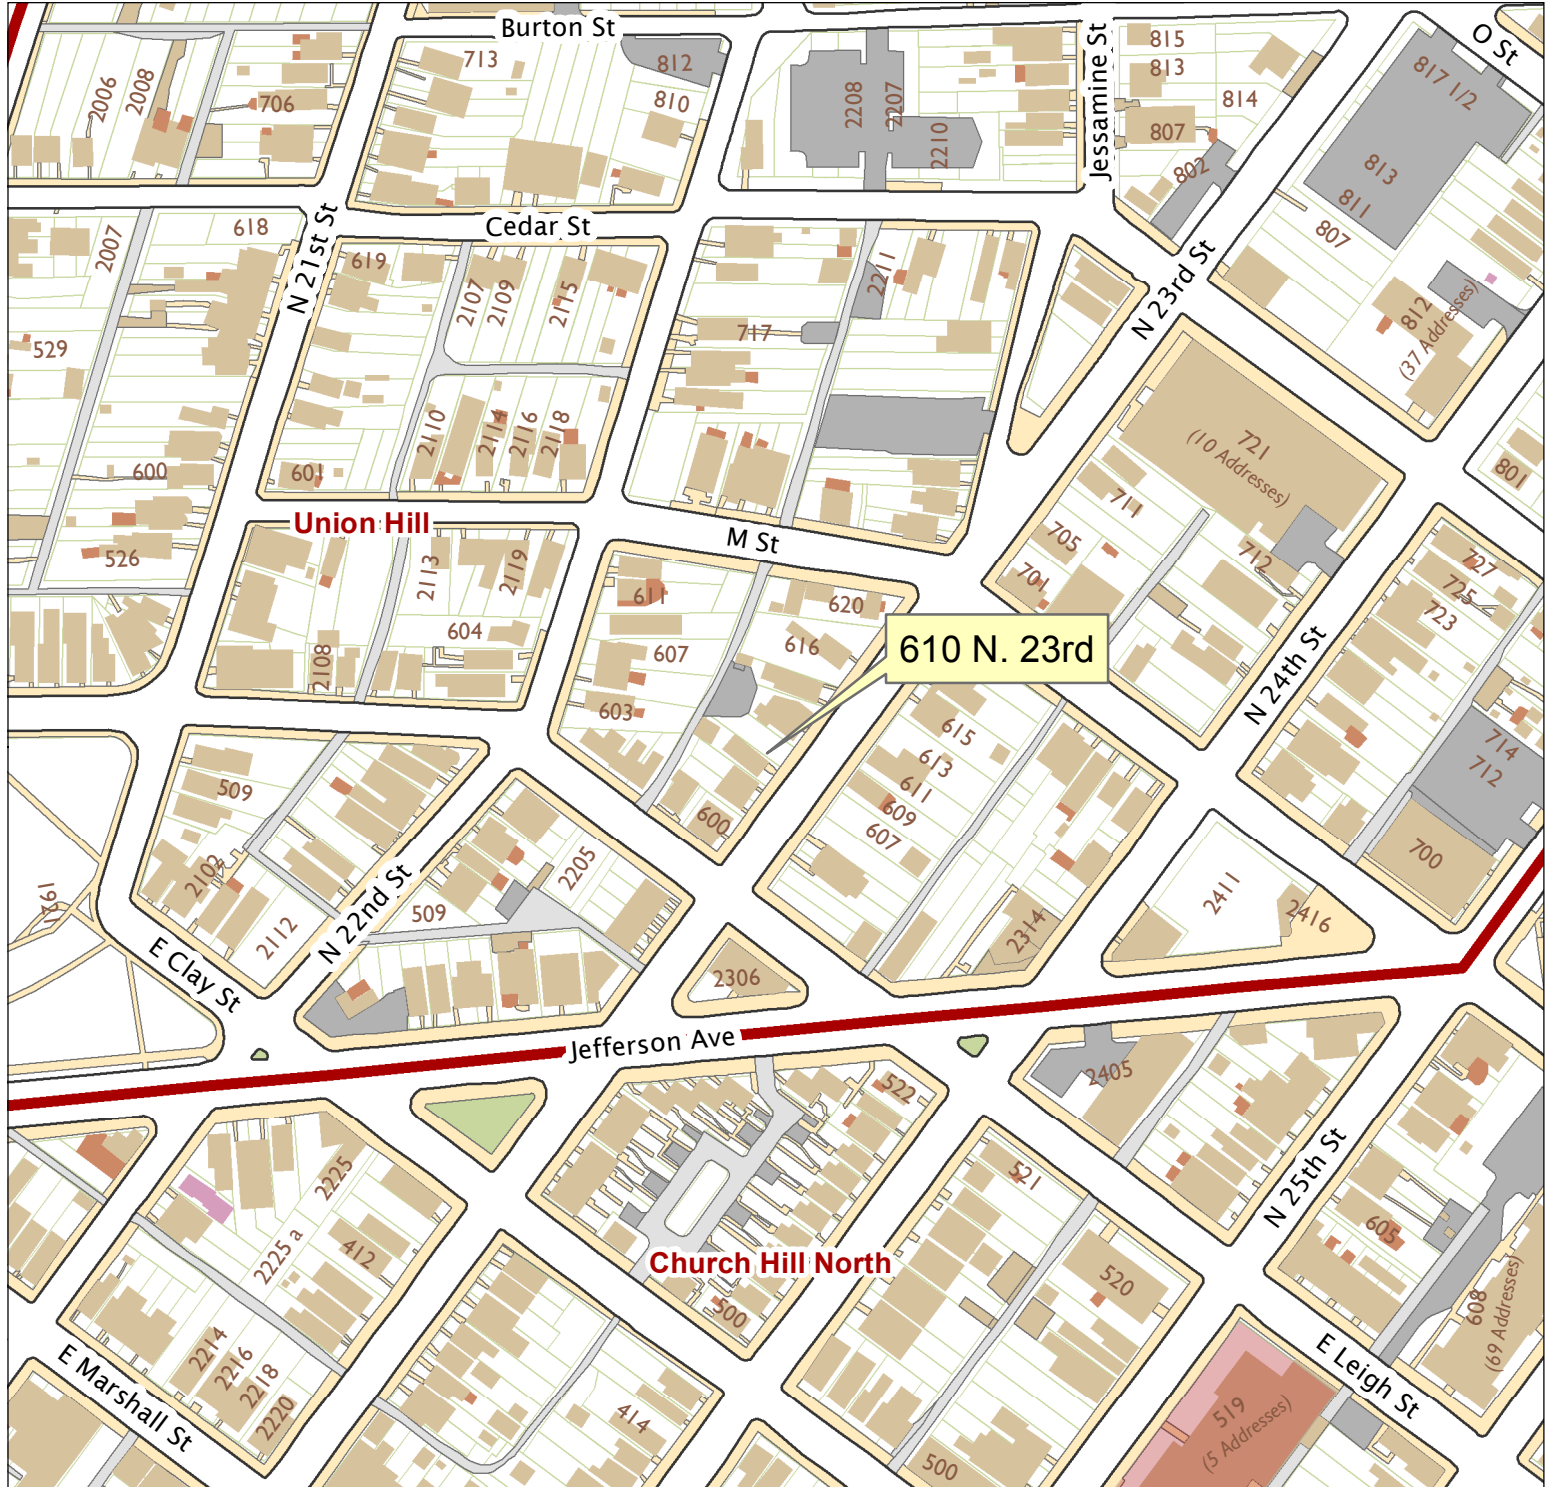

# 610 N. 23rd Street

City of Richmond, VA

Geographic Information Systems

Map printed by palmquwd on 2014.11.20.

Document Path: G:\PDR\Planning & Preservation\CAR\Applications\Base Maps\Base Map.mxd

Disclaimer:  
The City of Richmond assumes no liability either for any errors, omissions, or inaccuracies in the information provided regardless of the cause of such or for any decision made, action taken, or action not taken by the user in reliance upon any maps or information provided herein.