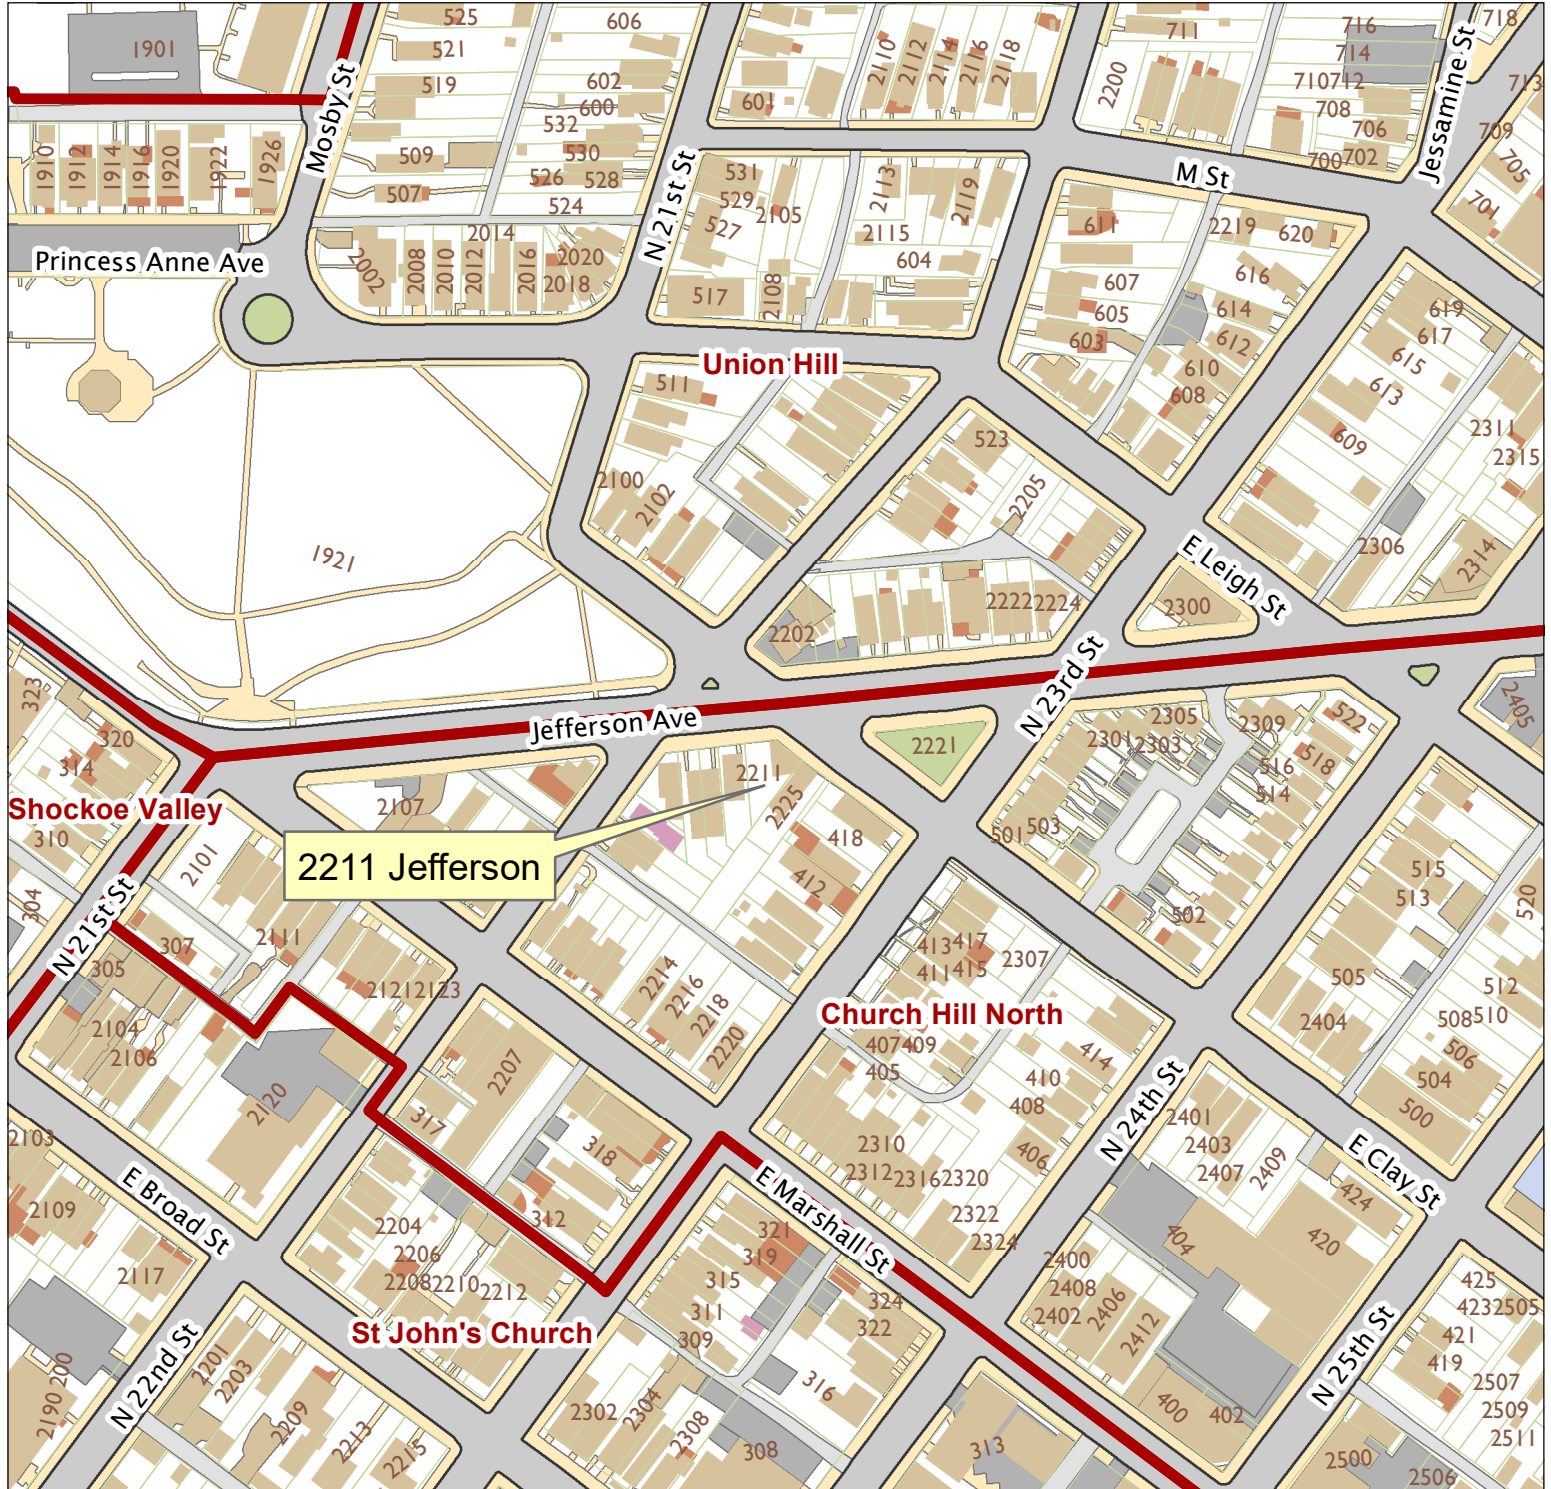

# 2211 Jefferson Avenue

City of Richmond, VA

Geographic Information Systems

Map printed by jonescl2 on 2019.03.07.

Document Path: G:\PDR\Planning & Preservation\CAR\Meetings\00 Current Meeting\Base Maps\Tools\Base Map.mxd

Disclaimer:  
The City of Richmond assumes no liability either for any errors, omissions, or inaccuracies in the information provided regardless of the cause of such or for any decision made, action taken, or action not taken by the user in reliance upon any maps or information provided herein.