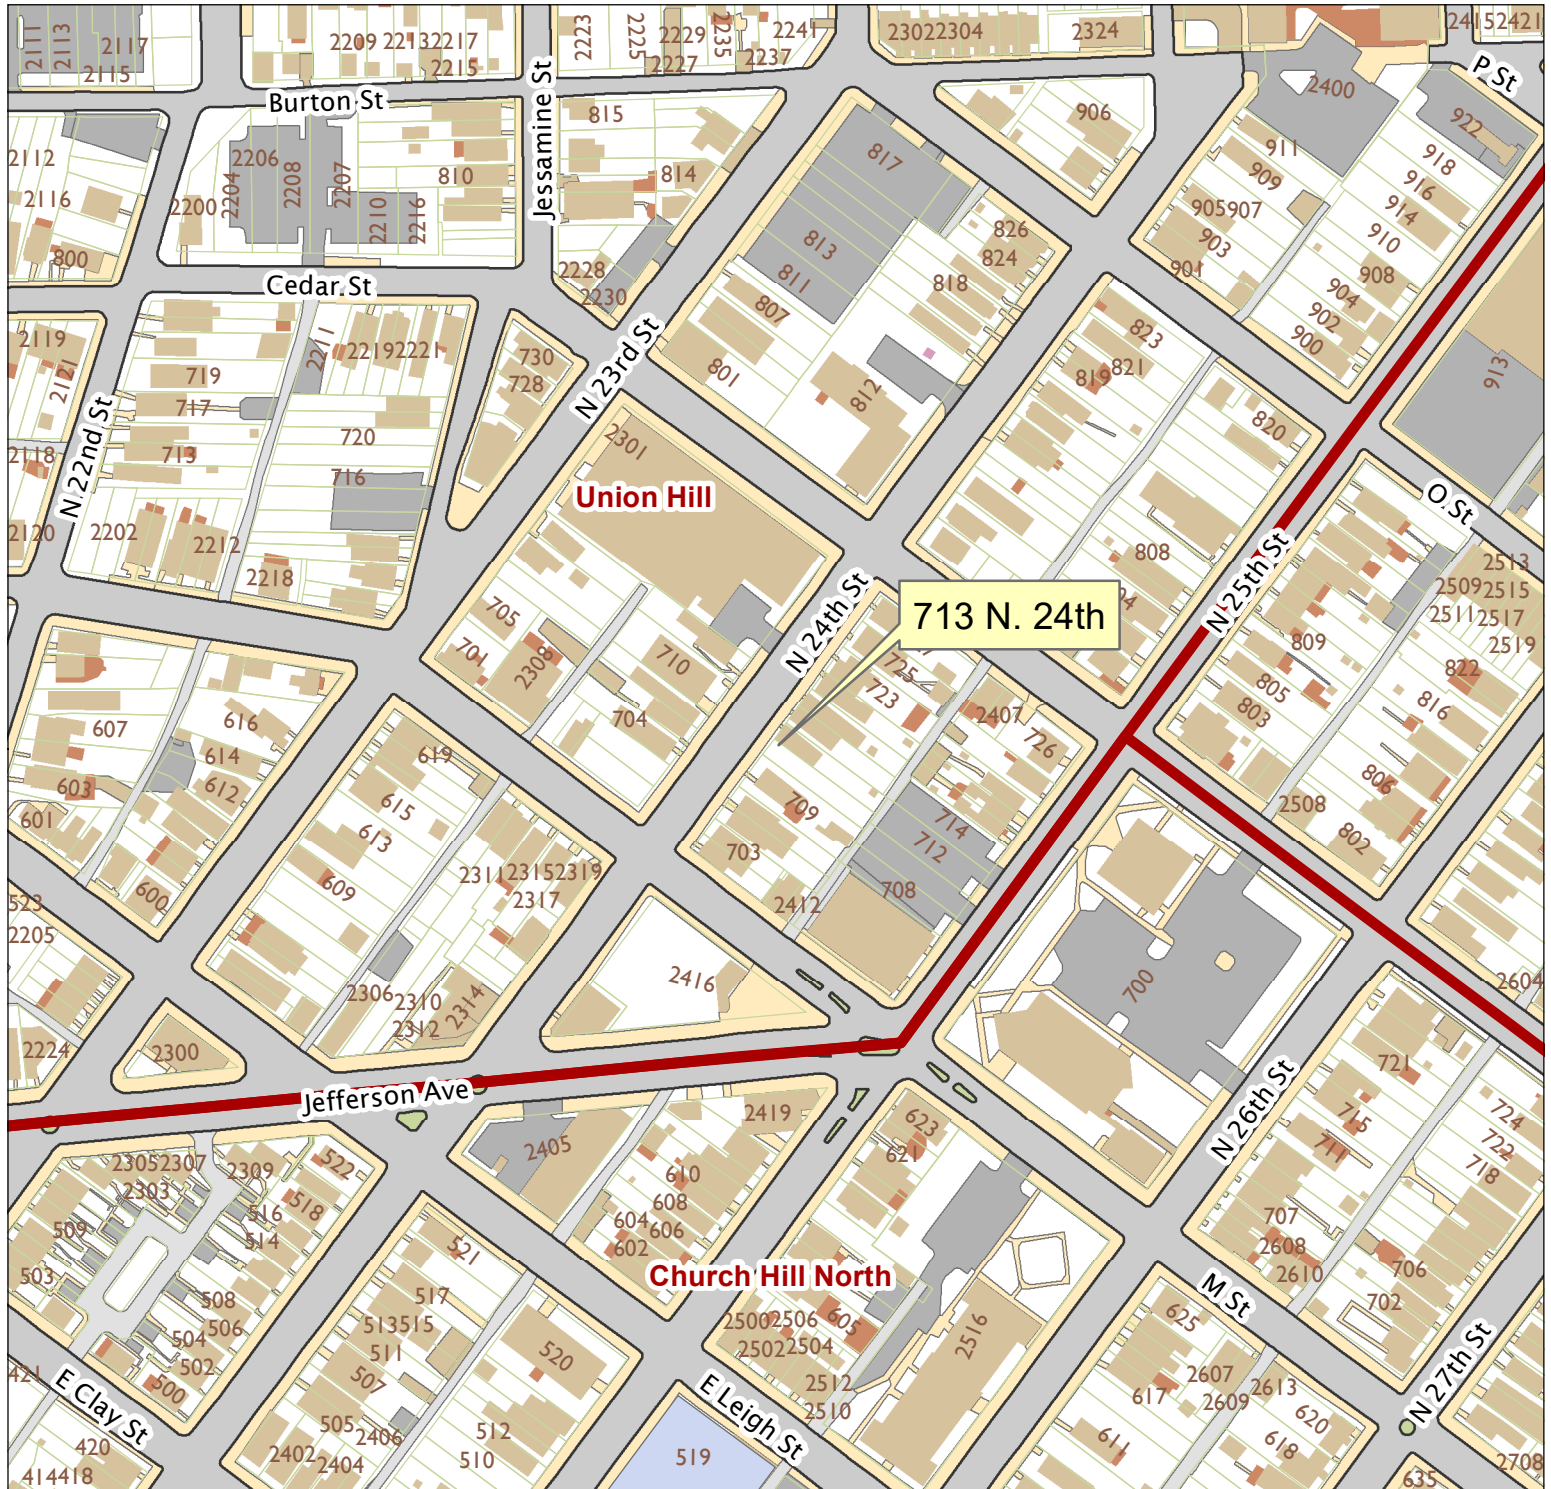

713 N. 24th Street

City of Richmond, VA

Geographic Information Systems

1 inch = 200 feet

Map printed by jonescl2 on 2019.03.07.

Document Path: G:\PDR\Planning & Preservation\CAR\Meetings\00 Current Meeting\Base Maps\Tools\Base Map.mxd

Disclaimer:

The City of Richmond assumes no liability either for any errors, omissions, or inaccuracies in the information provided regardless of the cause of such or for any decision made, action taken, or action not taken by the user in reliance upon any maps or information provided herein.

Location Reference