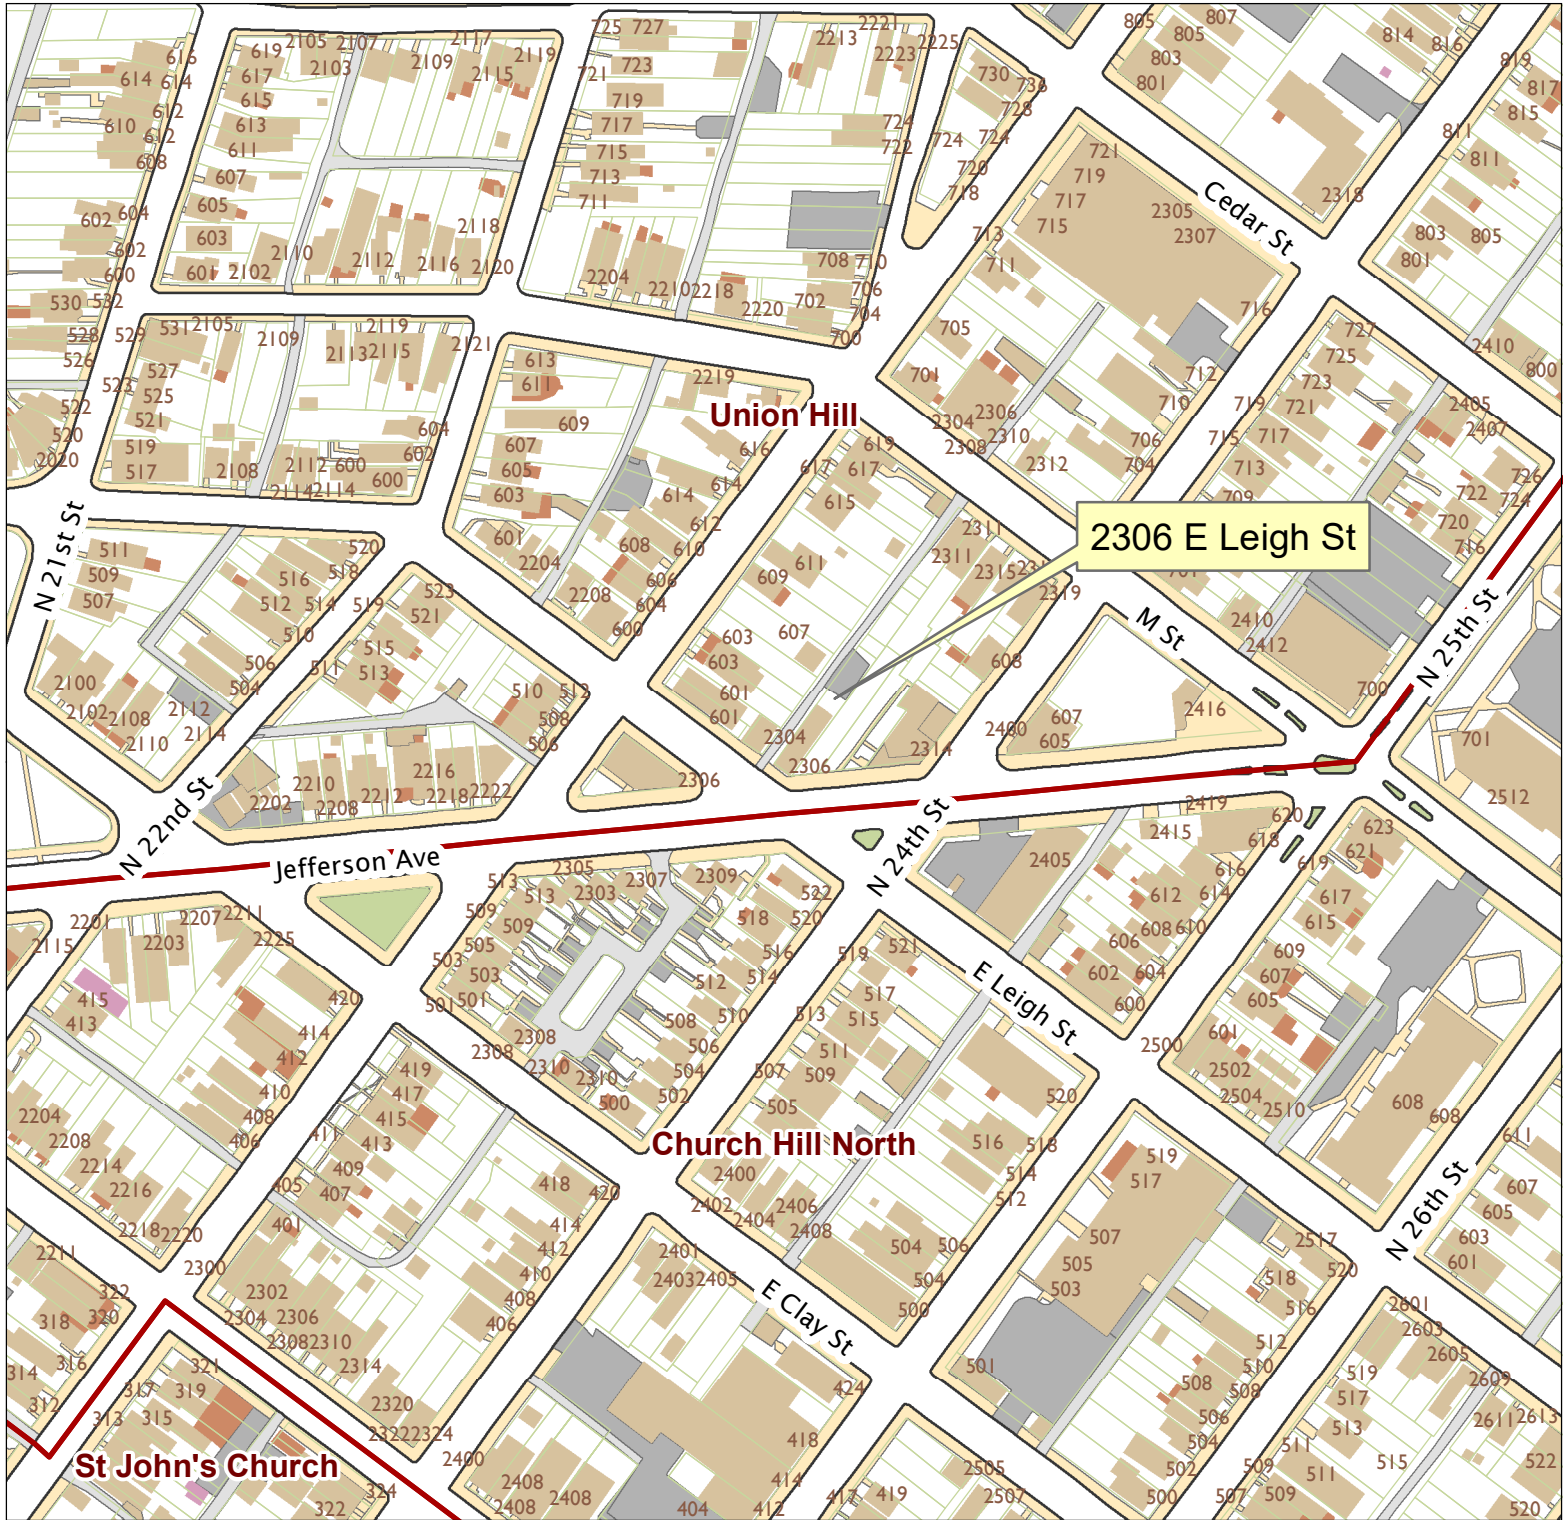

# 2306 East Leigh Street

City of Richmond, VA

Geographic Information Systems

Map printed by jeffric on 2019.04.30.

Document Path: \\Dit-file02-pv\commdev\$\PDR\Planning & Preservation\CAR\Meetings\00 Current Meeting\Base Maps\Tools\Base Map - COPY.mxd

Disclaimer:  
The City of Richmond assumes no liability either for any errors, omissions, or inaccuracies in the information provided regardless of the cause of such or for any decision made, action taken, or action not taken by the user in reliance upon any maps or information provided herein.