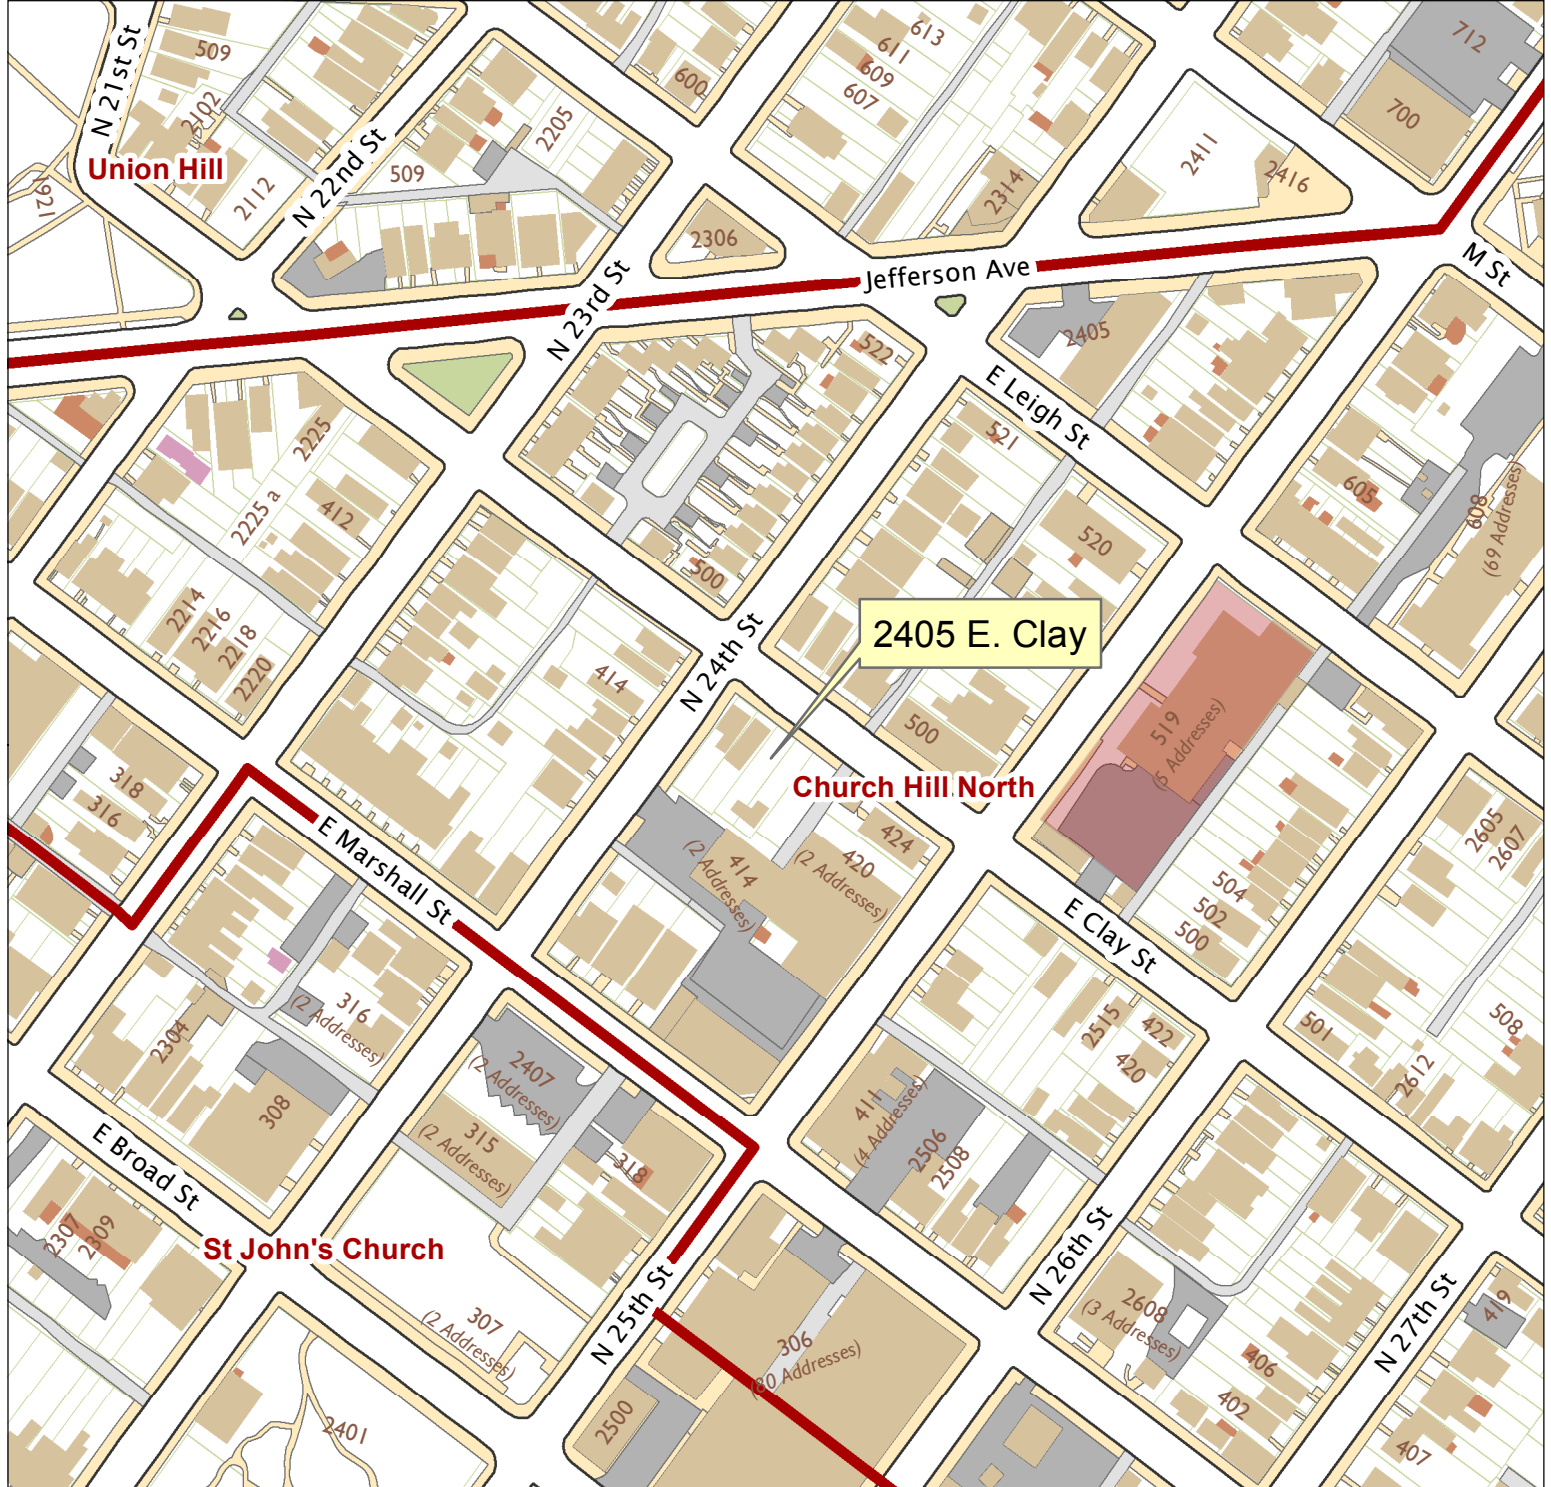

2405 E. Clay Street

City of Richmond, VA

Geographic Information Systems

1 inch = 200 feet

Map printed by palmquwd on 2015.02.06.

Document Path: G:\PDR\Planning & Preservation\CAR\Applications\Base Maps\Base Map.mxd

Disclaimer:

The City of Richmond assumes no liability either for any errors, omissions, or inaccuracies in the information provided regardless of the cause of such or for any decision made, action taken, or action not taken by the user in reliance upon any maps or information provided herein.

Location Reference