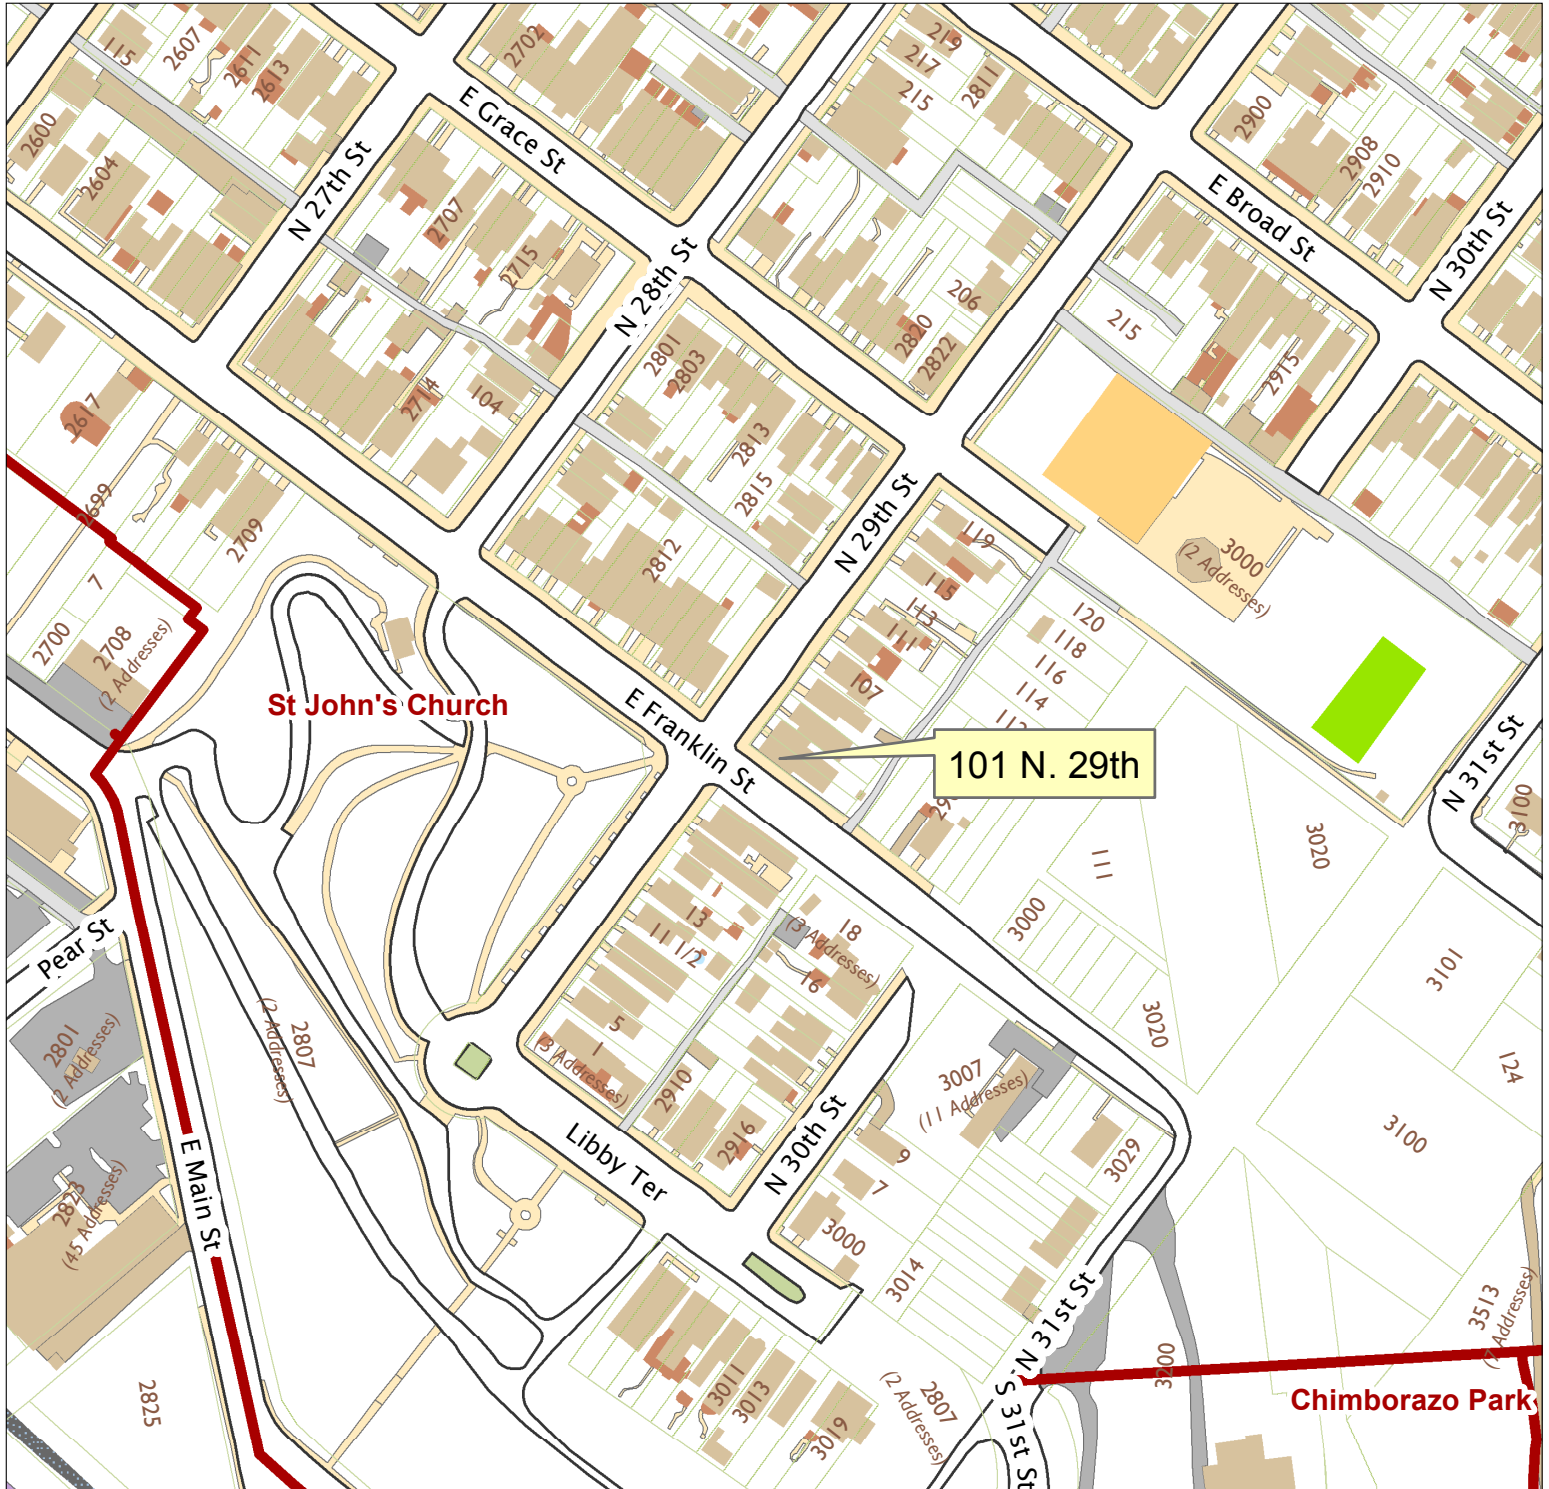

# 101 N. 29th Street

City of Richmond, VA

Geographic Information Systems

1 inch = 200 feet

Map printed by jeffricr on 2017.06.05.

Document Path: \\Dit-file02-pv\commdev\S\PDR\Planning & Preservation\CAR\Applications\Base Maps\Base Map.mxd

Disclaimer:

The City of Richmond assumes no liability either for any errors, omissions, or inaccuracies in the information provided regardless of the cause of such or for any decision made, action taken, or action not taken by the user in reliance upon any maps or information provided herein.

Location Reference