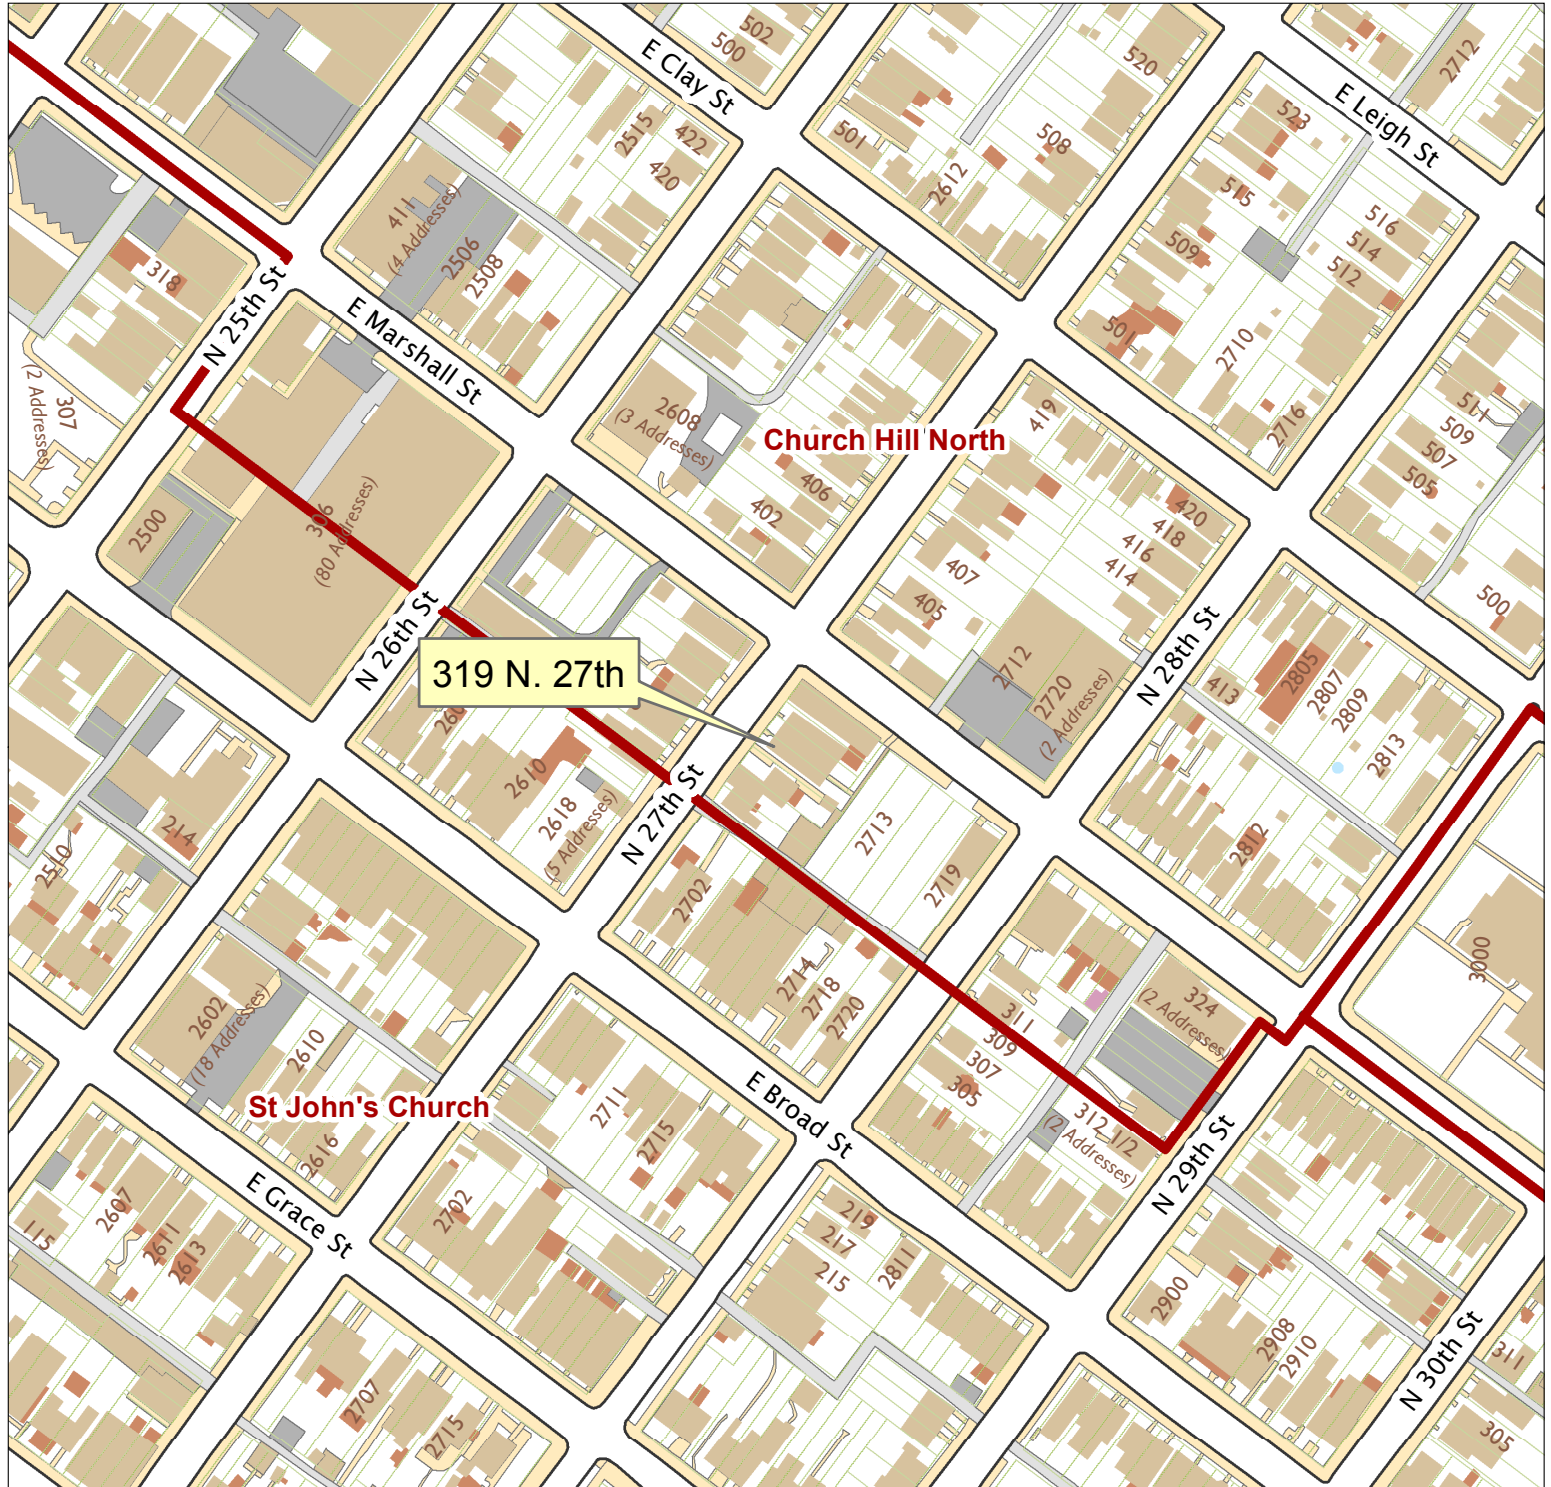

319 N. 27th Street

City of Richmond, VA

Geographic Information Systems

1 inch = 200 feet

Map printed by jeffricr on 2017.08.04.

Document Path: \\Dit-file02-pv\commdev\PDR\Planning & Preservation\CAR\Applications\Base Maps\Base Map.mxd

Disclaimer:

The City of Richmond assumes no liability either for any errors, omissions, or inaccuracies in the information provided regardless of the cause of such or for any decision made, action taken, or action not taken by the user in reliance upon any maps or information provided herein.

Location Reference