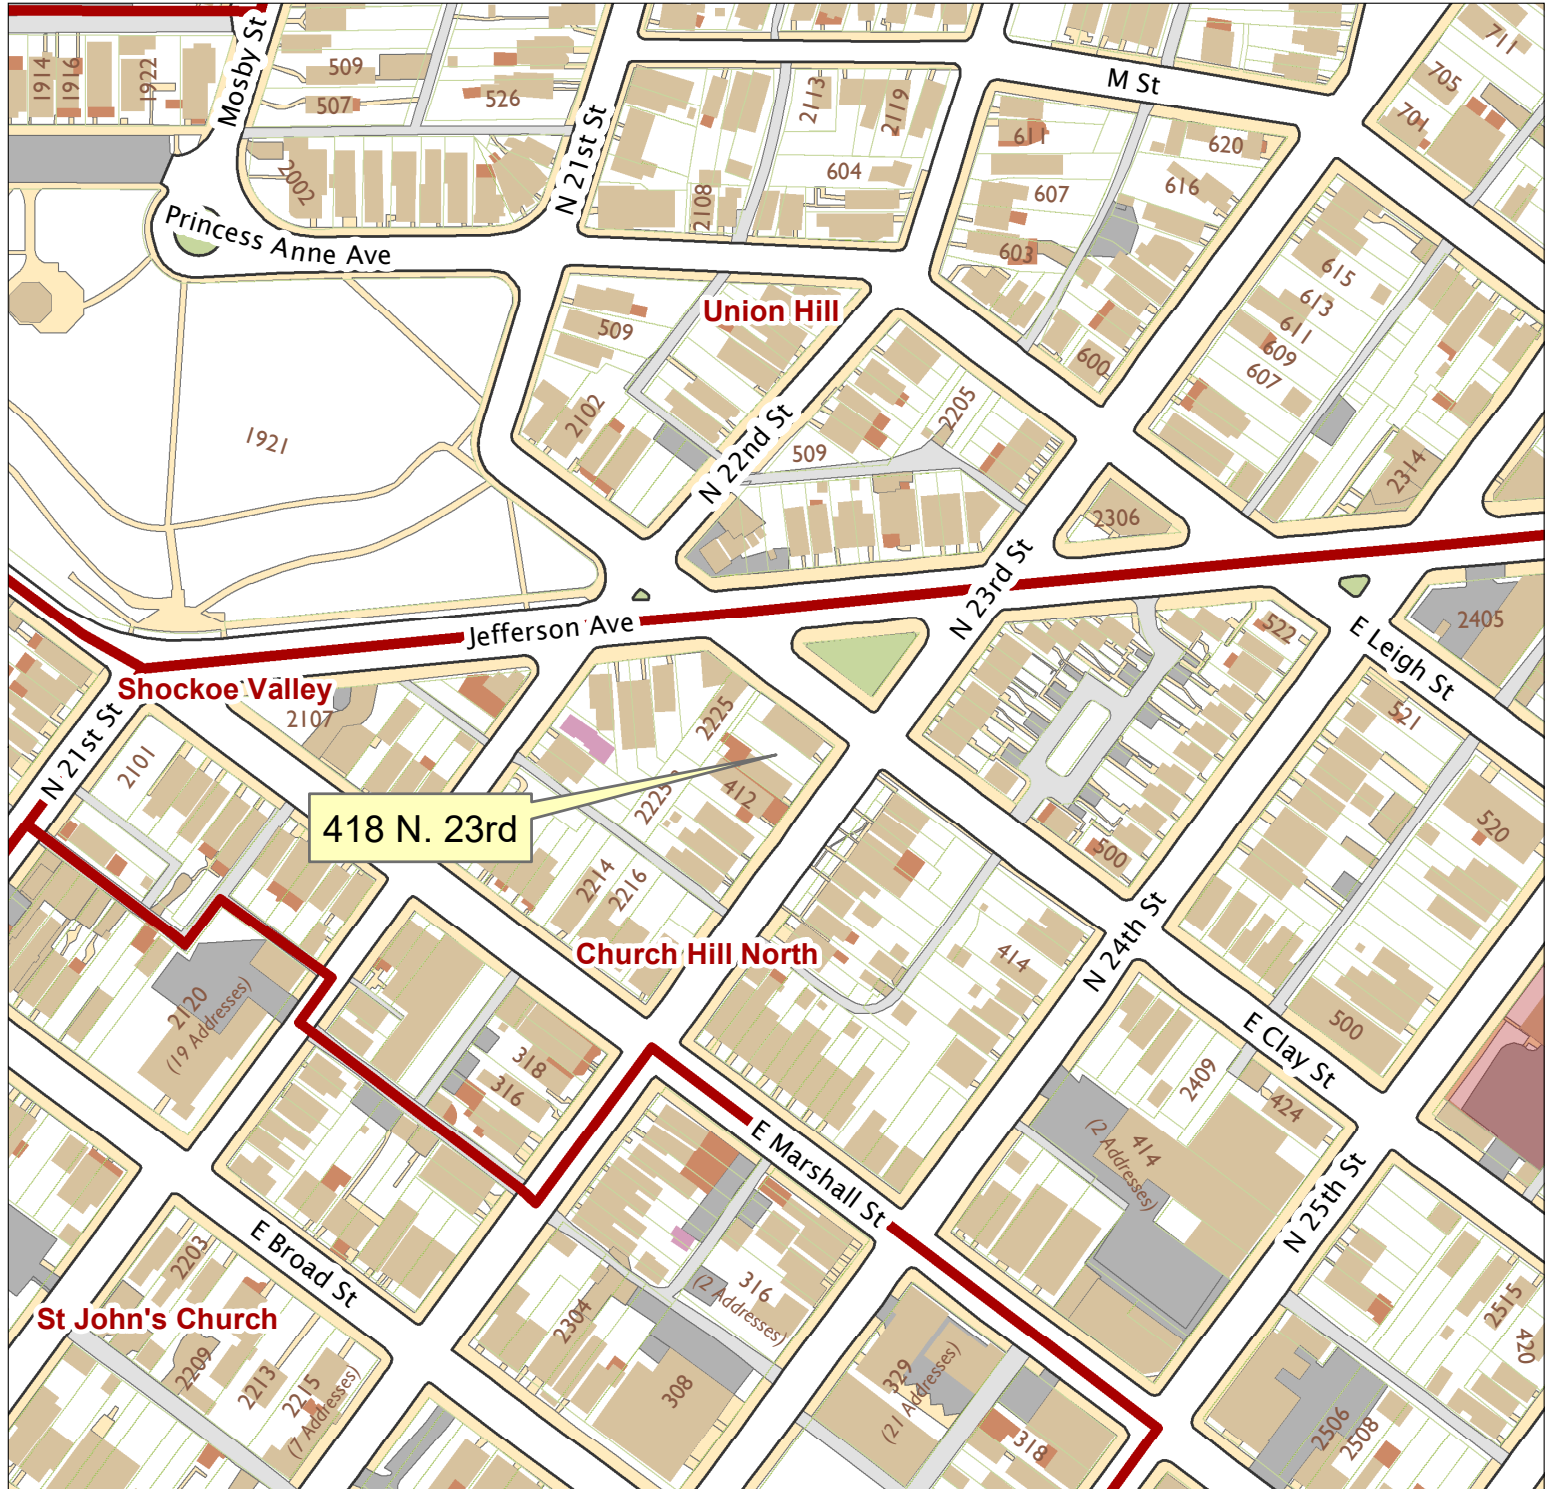

416 N. 23rd Street

City of Richmond, VA

Geographic Information Systems

418 N. 23rd

1 inch = 200 feet

Map printed by jeffricr on 2018.10.04.

Document Path: \\Dit-file02-pv\commdev\$\PDR\Planning & Preservation\CAR\Meetings\00 Current Meeting\Base Maps\Tools\Base Map.mxd

Disclaimer:
The City of Richmond assumes no liability either for any errors, omissions, or inaccuracies in the information provided regardless of the cause of such or for any decision made, action taken, or action not taken by the user in reliance upon any maps or information provided herein.

Location Reference