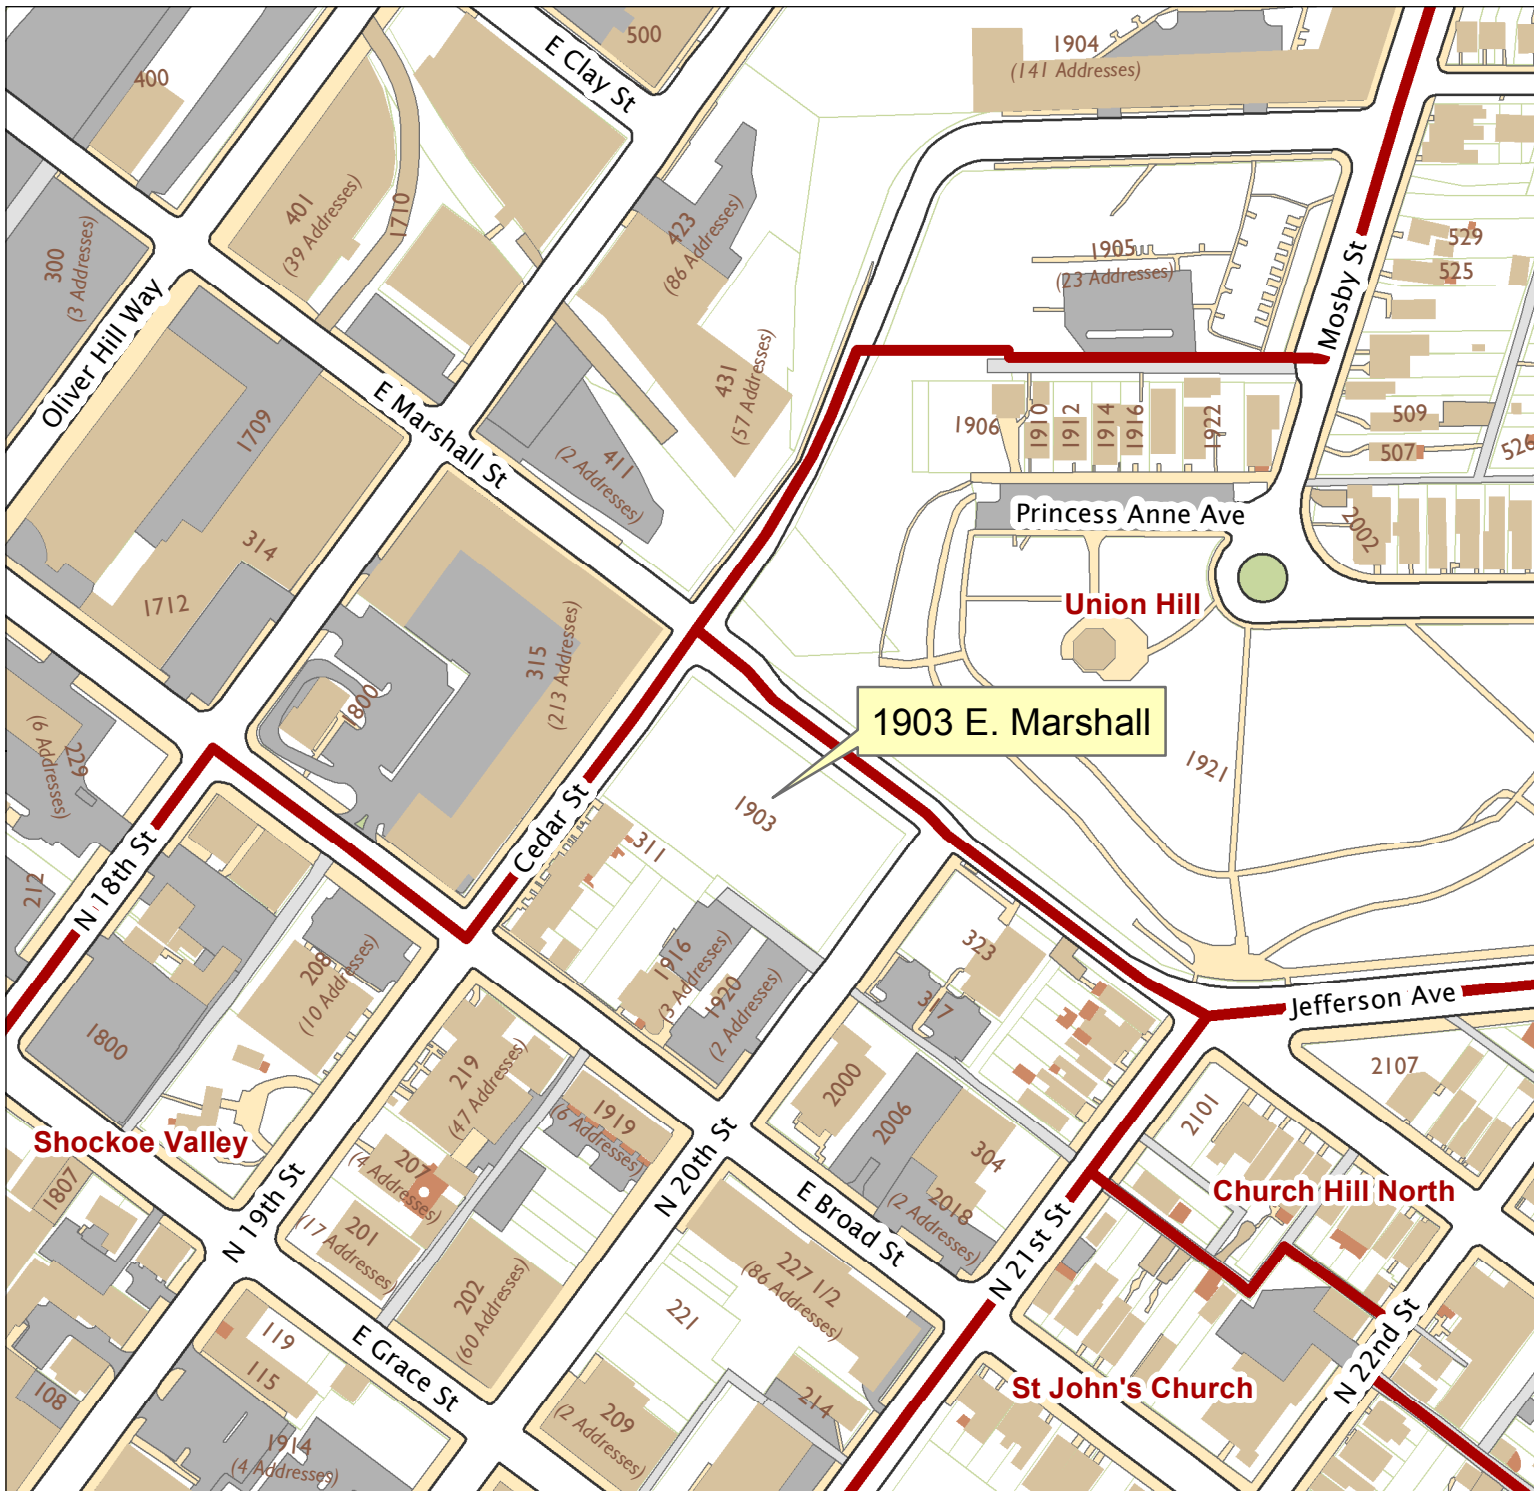

1903 E. Marshall Street

City of Richmond, VA

Geographic Information Systems

Map printed by palmquwd on 2016.01.13.

Document Path: G:\PDR\Planning & Preservation\CAR\Applications\Base Maps\Base Map.mxd

Disclaimer:
The City of Richmond assumes no liability either for any errors, omissions, or inaccuracies in the information provided regardless of the cause of such or for any decision made, action taken, or action not taken by the user in reliance upon any maps or information provided herein.