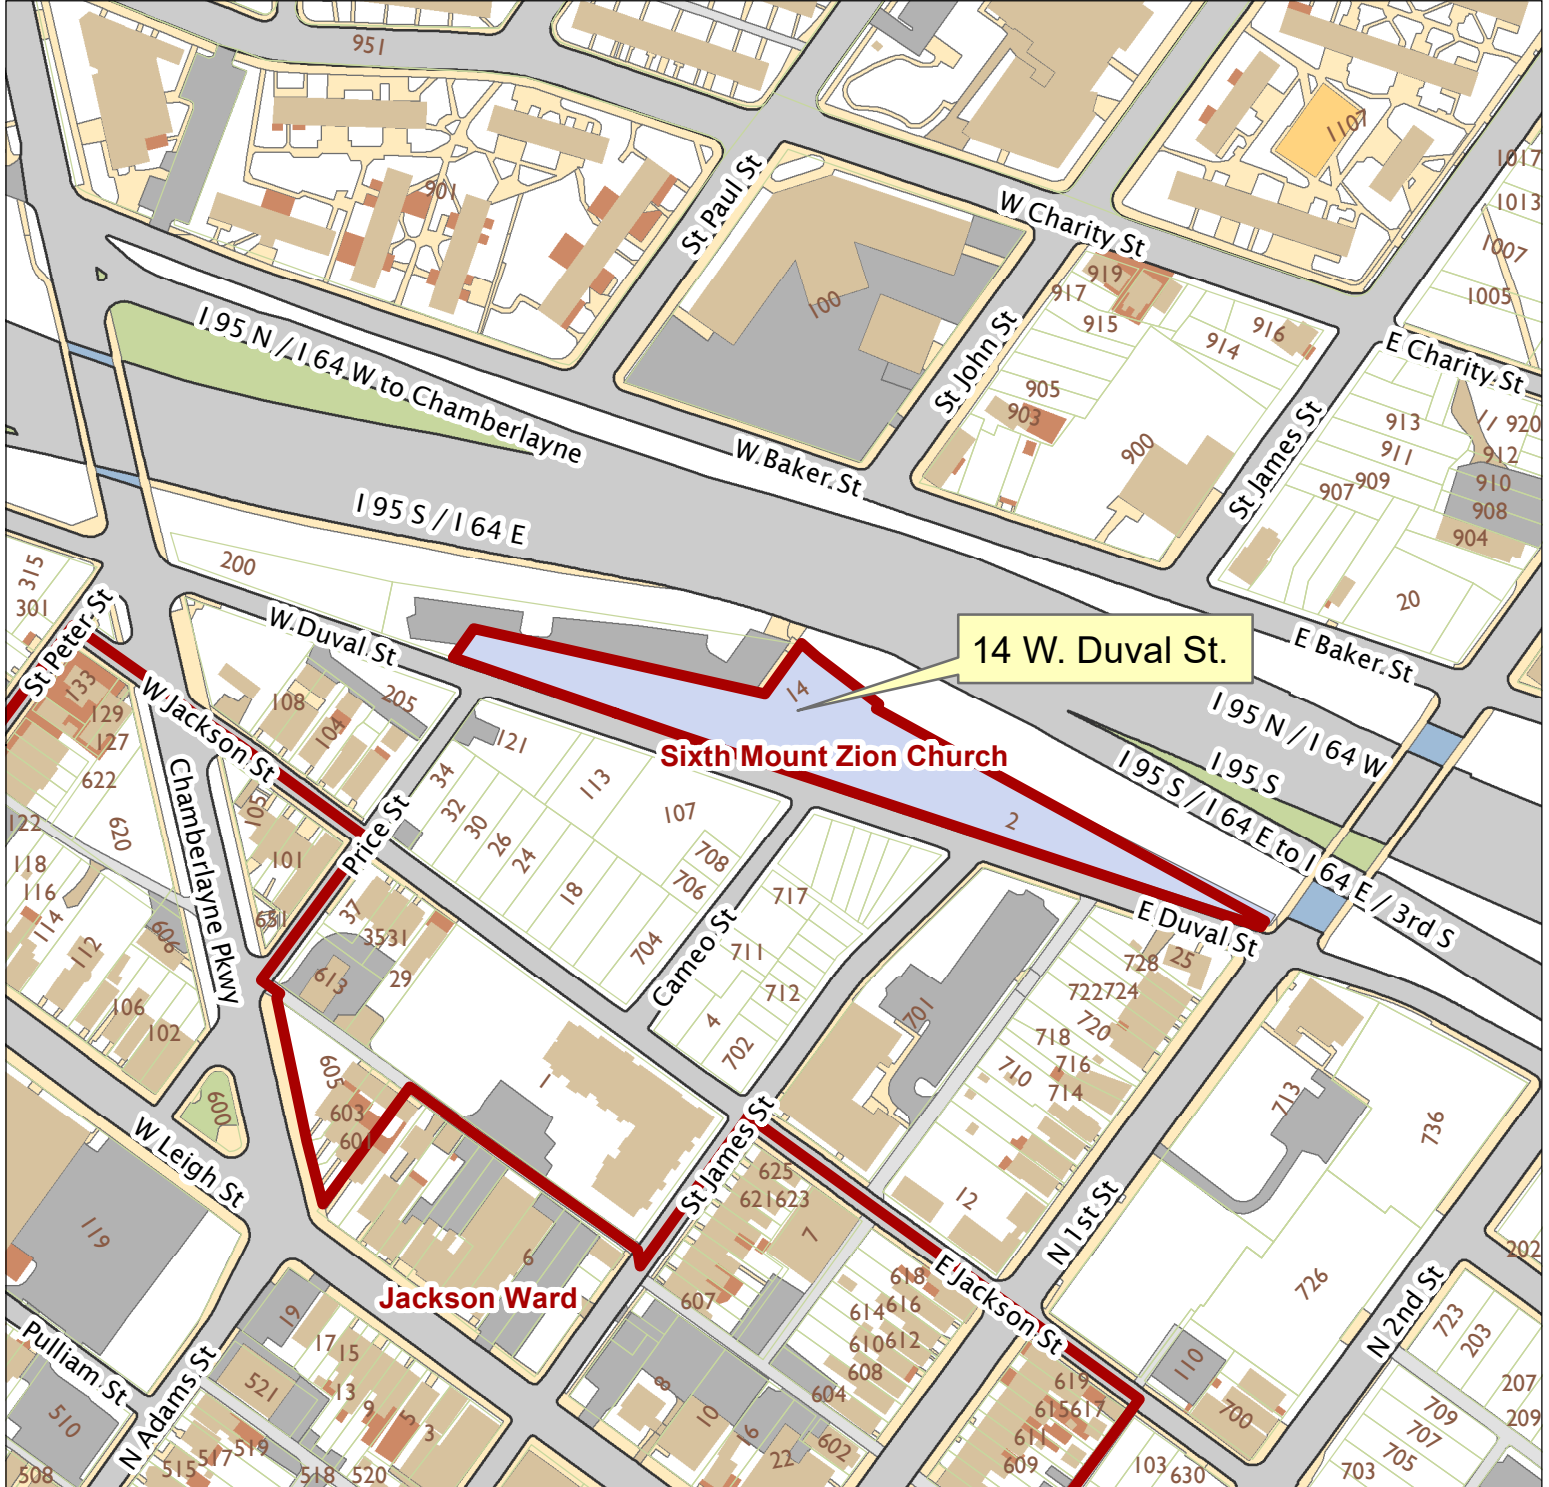

14 West Duval Street

City of Richmond, VA

Geographic Information Systems

1 inch = 200 feet

Map printed by jonescl2 on 2019.03.07.

Document Path: G:\PDR\Planning & Preservation\CAR\Meetings\00 Current Meeting\Base Maps\Tools\Base Map.mxd

Disclaimer:

The City of Richmond assumes no liability either for any errors, omissions, or inaccuracies in the information provided regardless of the cause of such or for any decision made, action taken, or action not taken by the user in reliance upon any maps or information provided herein.

Location Reference