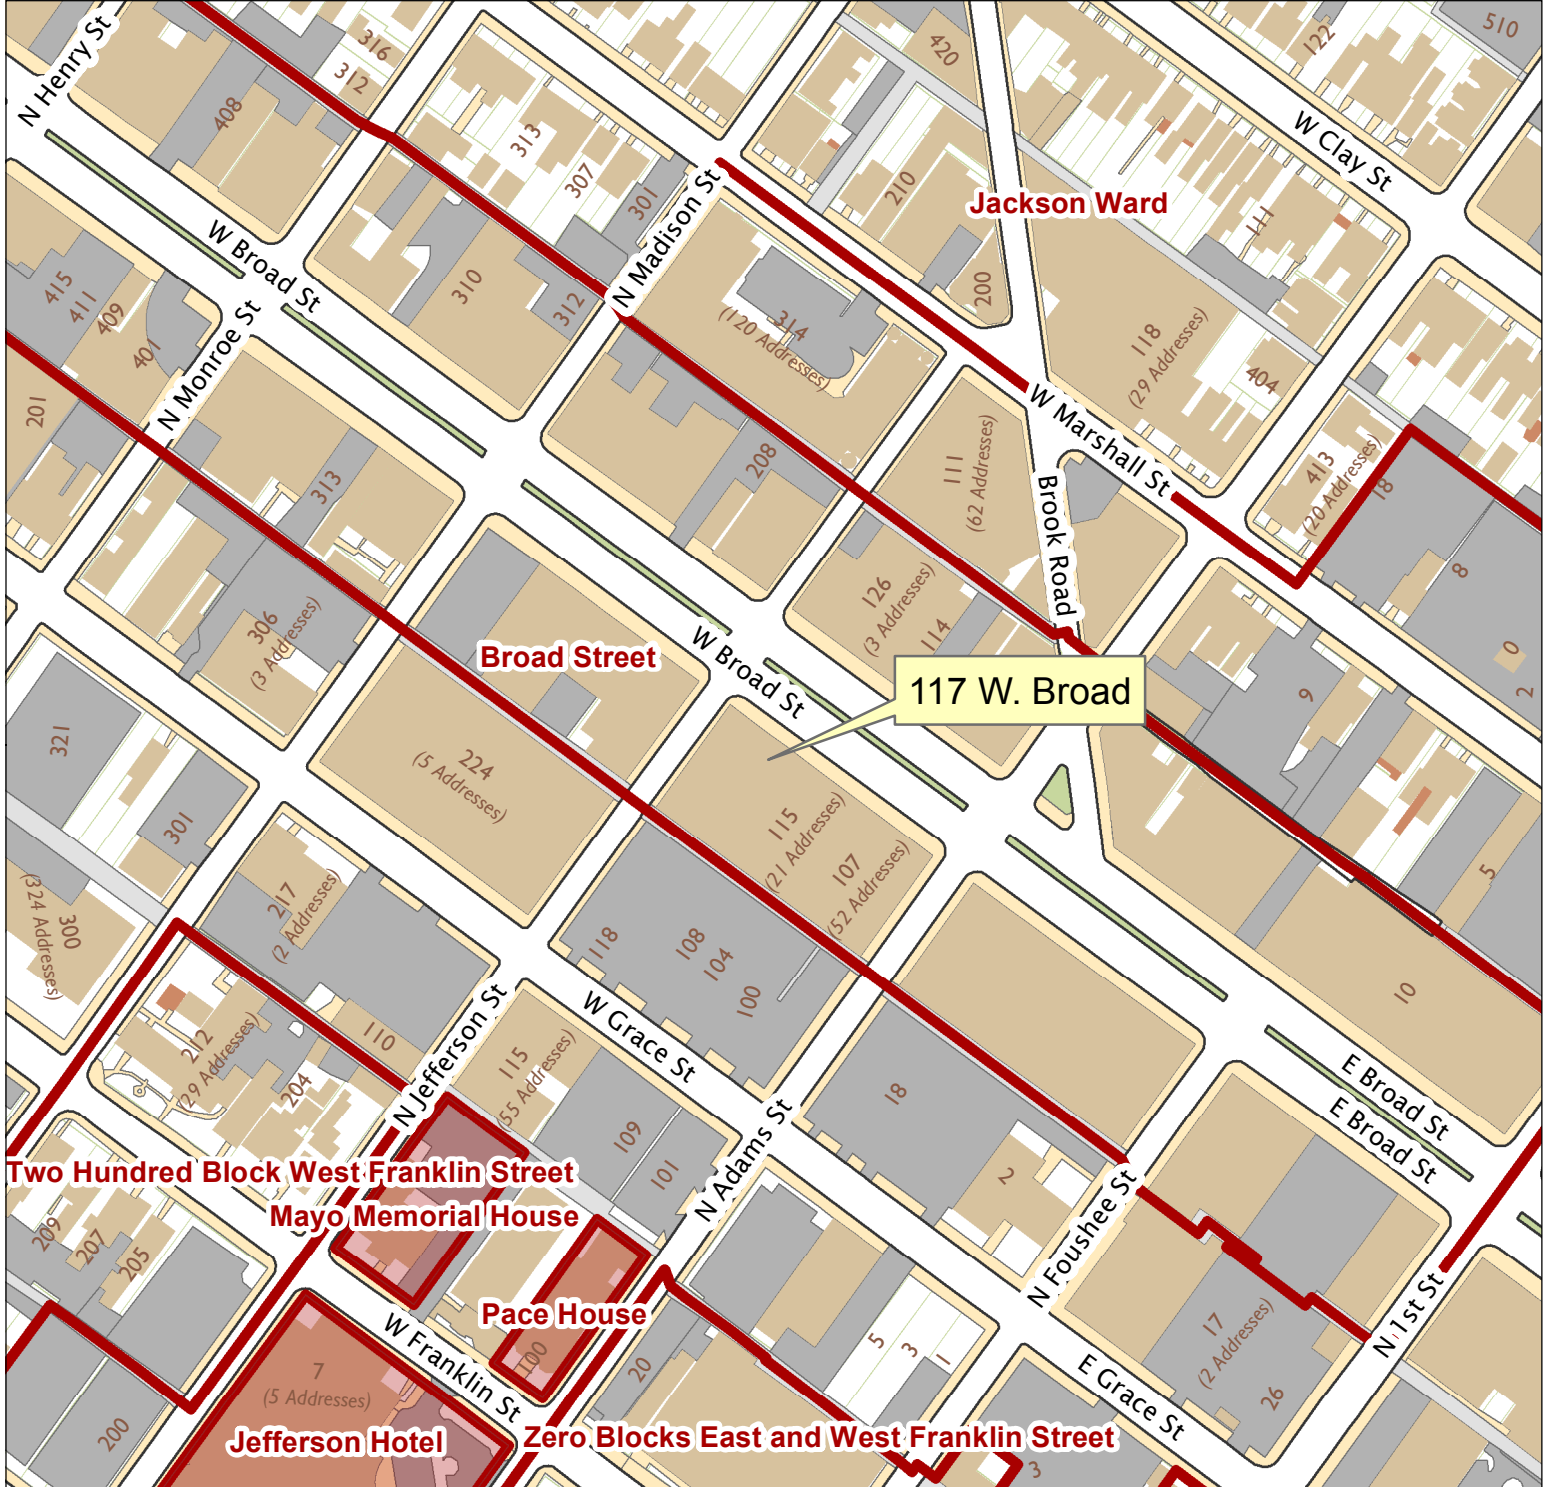

# 117 W. Broad Street

City of Richmond, VA

Geographic Information Systems

1 inch = 200 feet

Map printed by palmquwd on 2016.03.10.

Document Path: G:\PDR\Planning & Preservation\CAR\Applications\Base Maps\Base Map.mxd

**Disclaimer:**

The City of Richmond assumes no liability either for any errors, omissions, or inaccuracies in the information provided regardless of the cause of such or for any decision made, action taken, or action not taken by the user in reliance upon any maps or information provided herein.

Location Reference