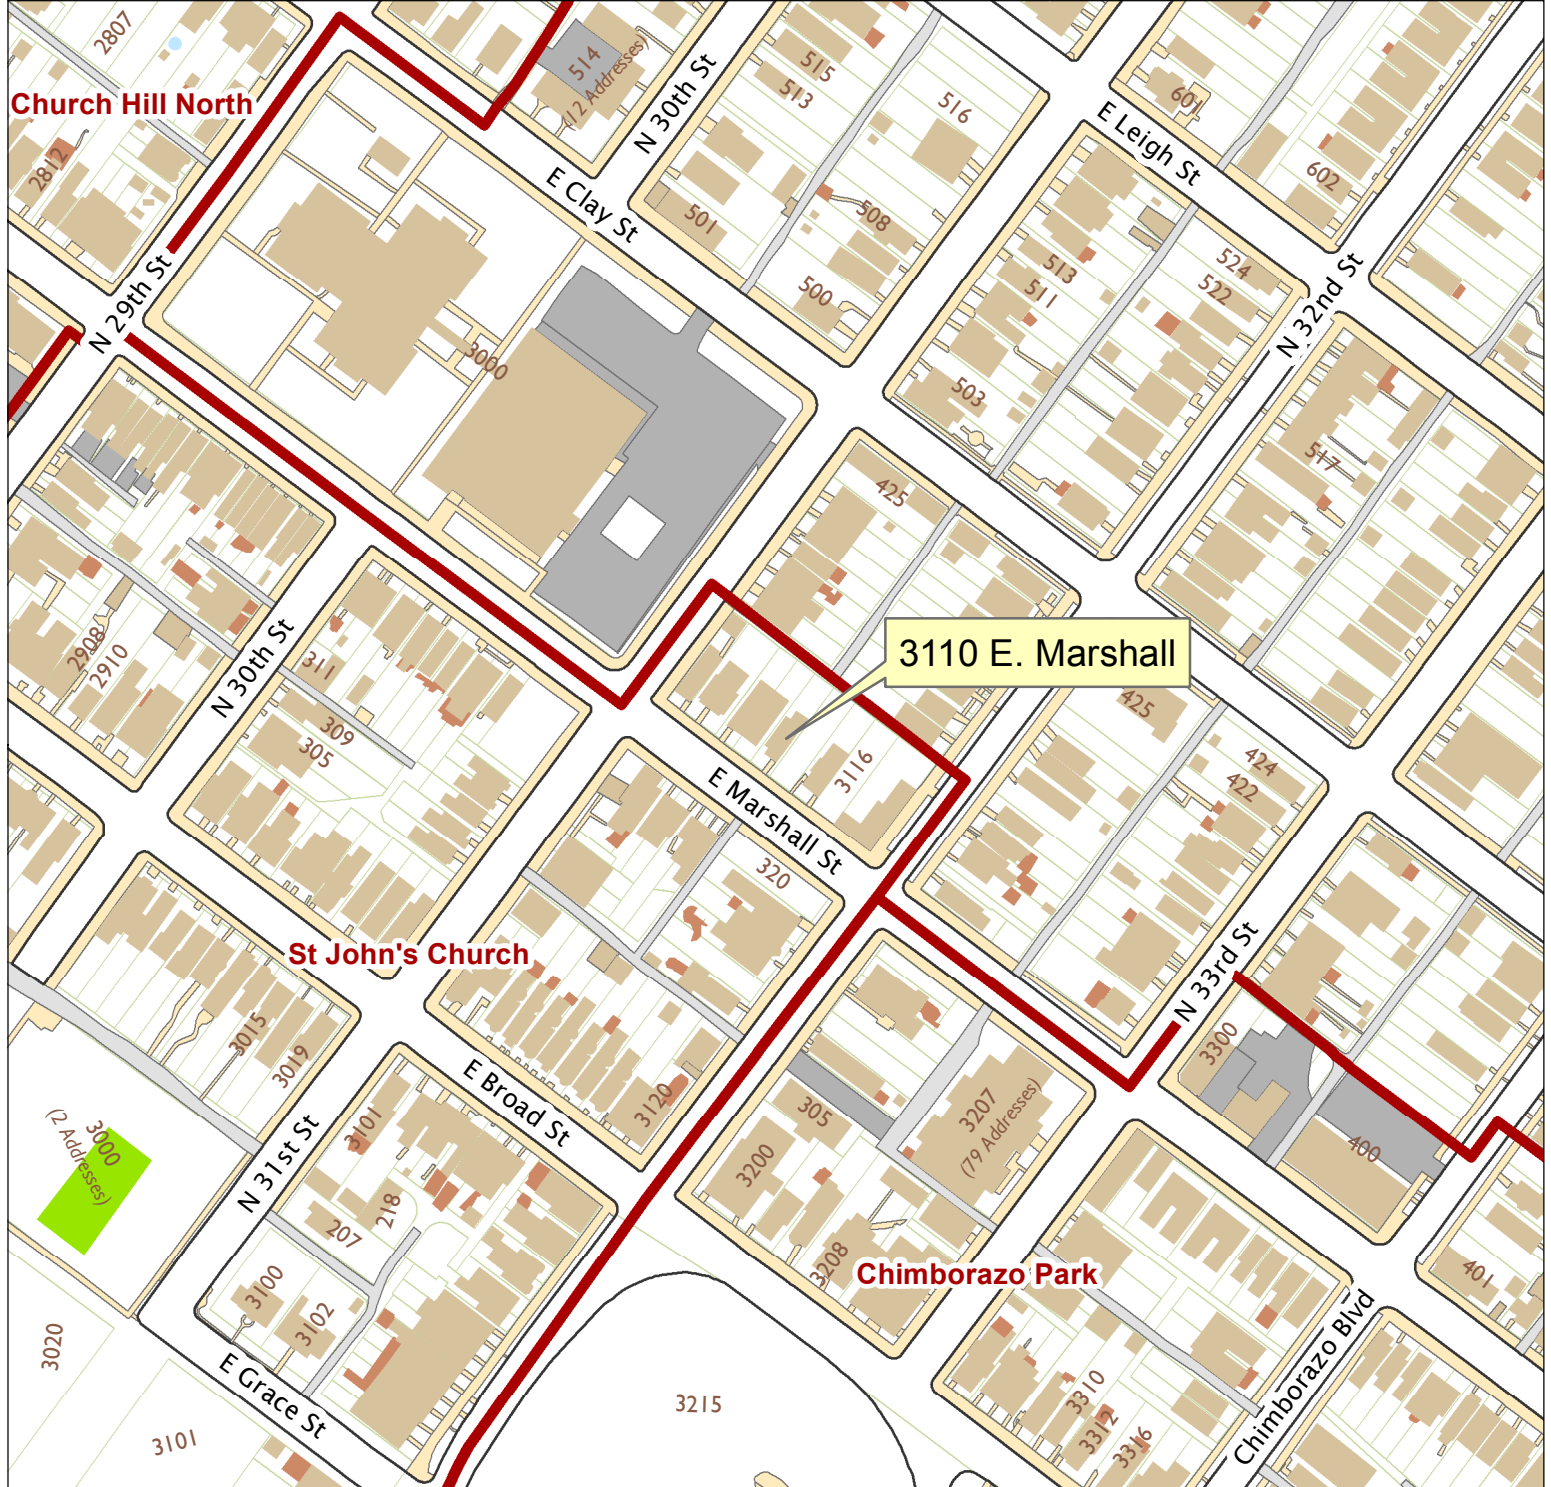

3110 E. Marshall Street

City of Richmond, VA

Geographic Information Systems

1 inch = 200 feet

Map printed by palmquwd on 2015.09.10.

Document Path: G:\PDR\Planning & Preservation\CAR\Applications\Base Maps\Base Map.mxd

Disclaimer:

The City of Richmond assumes no liability either for any errors, omissions, or inaccuracies in the information provided regardless of the cause of such or for any decision made, action taken, or action not taken by the user in reliance upon any maps or information provided herein.

Location Reference