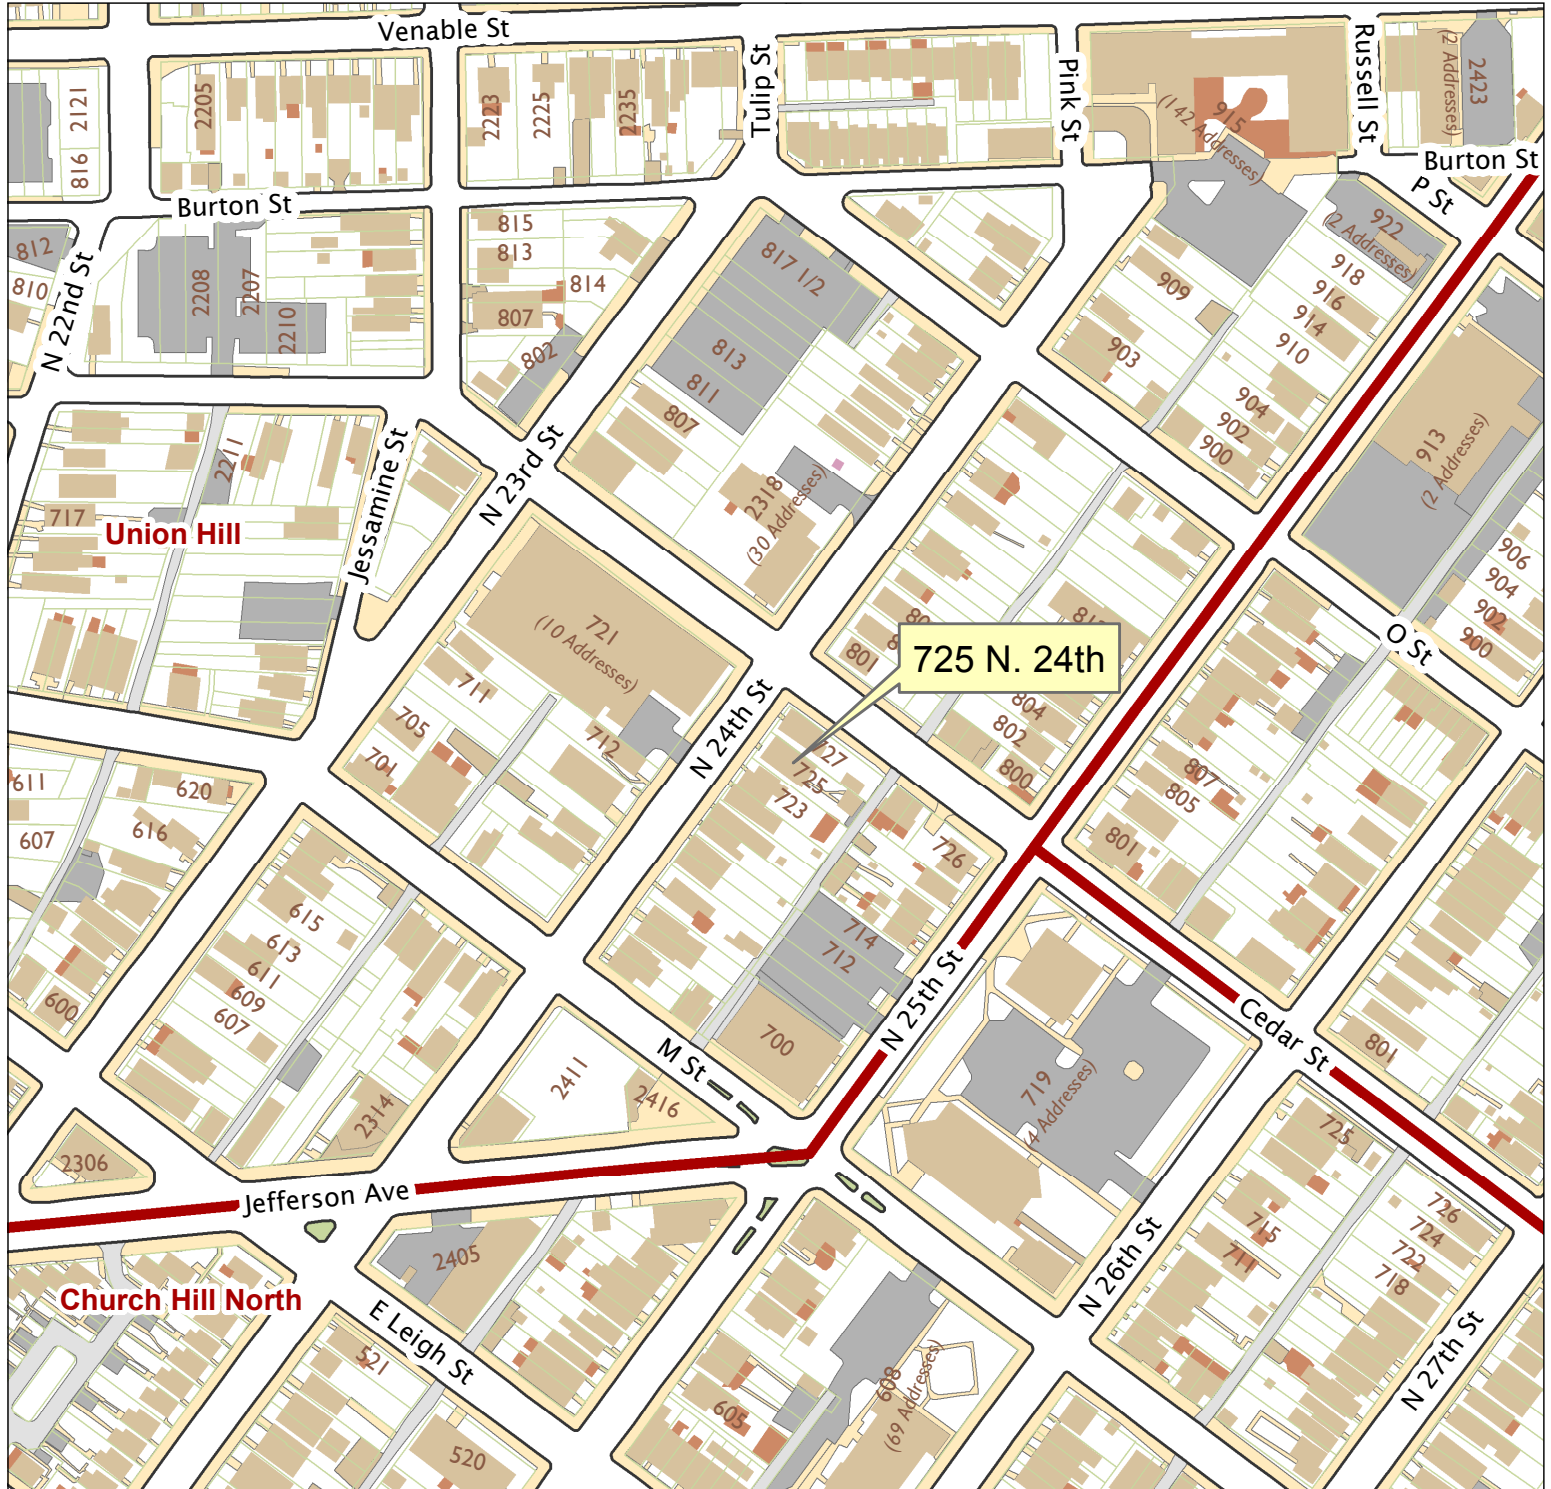

725 N. 24th St

City of Richmond, VA

Geographic Information Systems

Map printed by palmquwd on 2018.03.22.

Document Path: G:\PDR\Planning & Preservation\CAR\Applications\Base Maps\Base Map.mxd

Disclaimer:
The City of Richmond assumes no liability either for any errors, omissions, or inaccuracies in the information provided regardless of the cause of such or for any decision made, action taken, or action not taken by the user in reliance upon any maps or information provided herein.