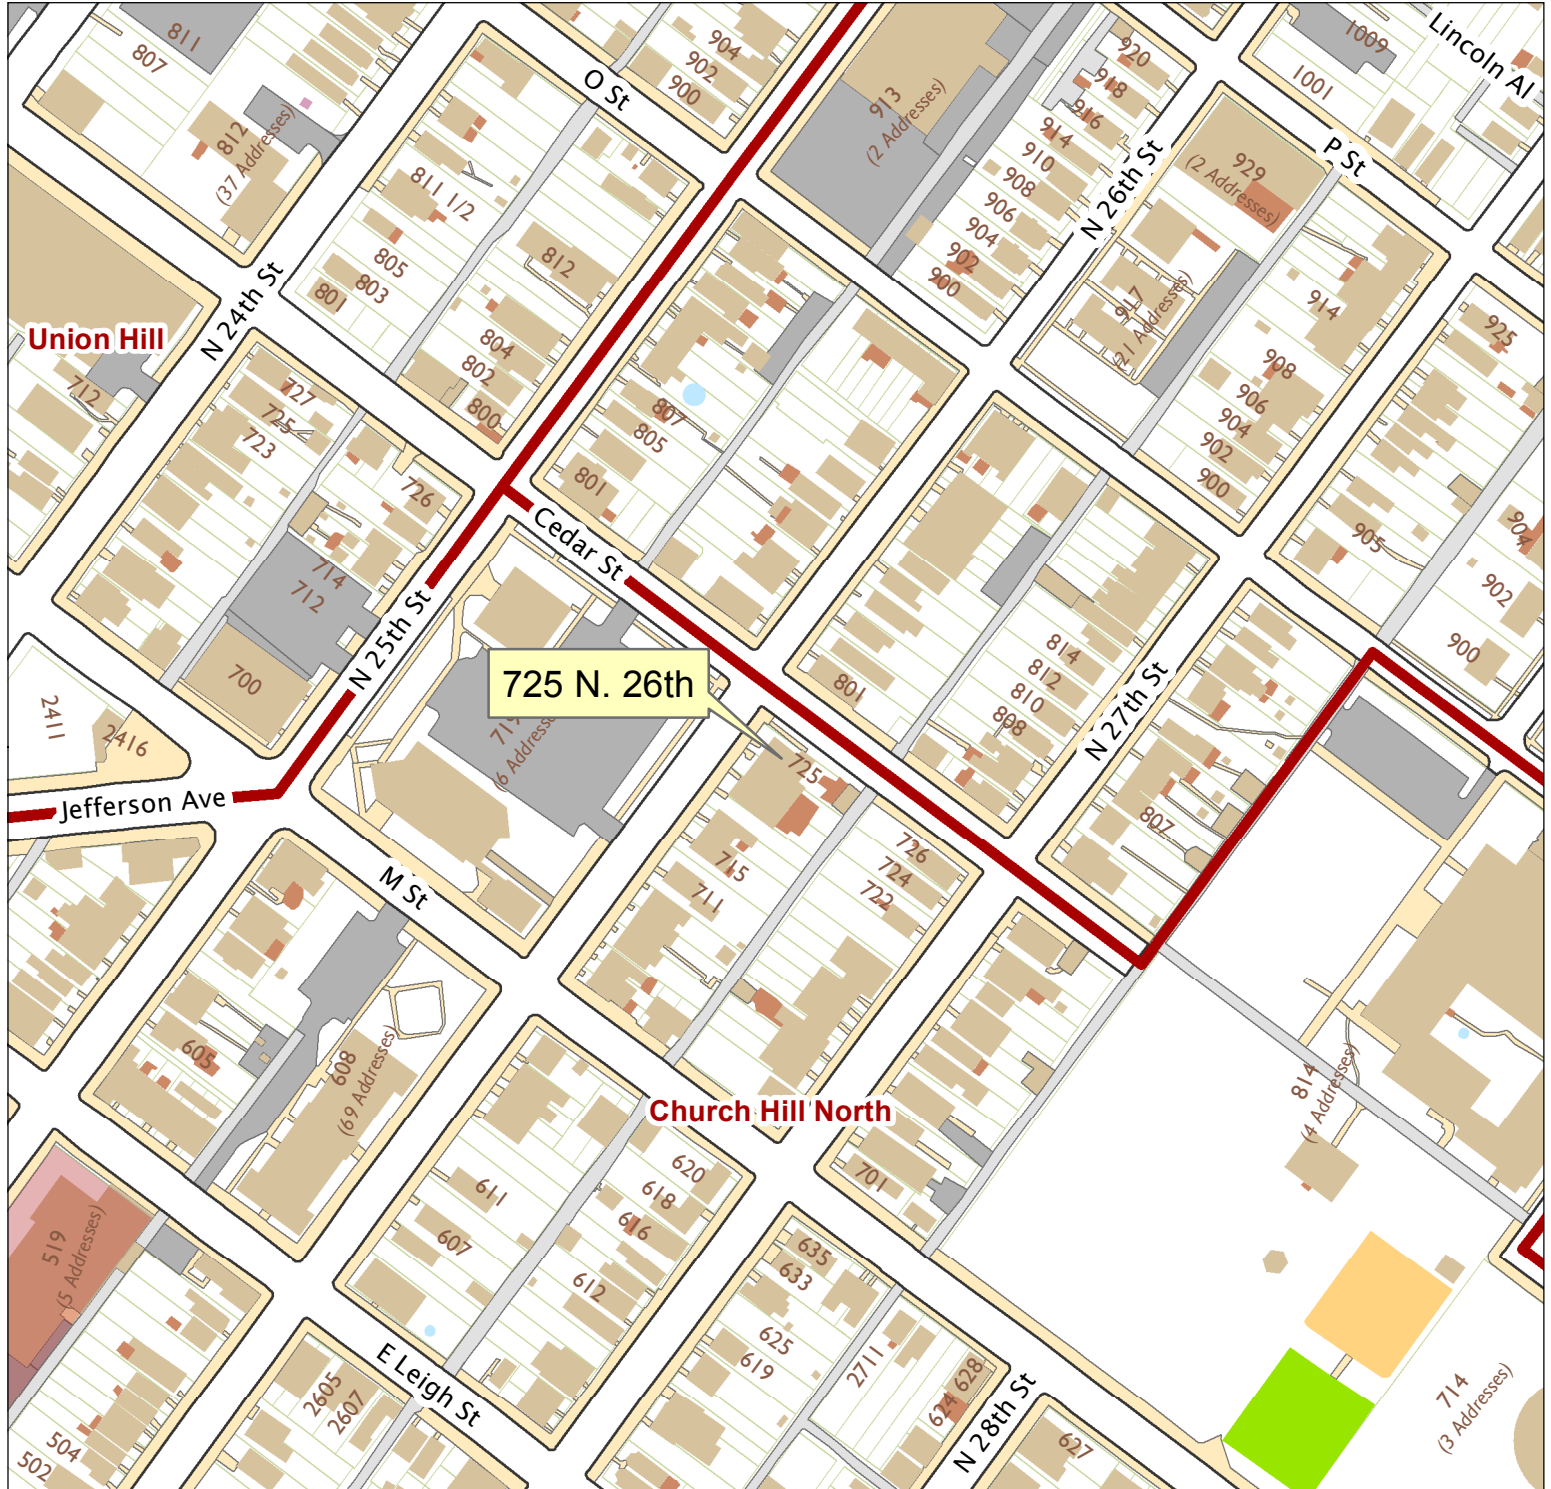

725 N. 26th Street

City of Richmond, VA

Geographic Information Systems

1 inch = 200 feet

Map printed by palmquwd on 2015.10.12.

Document Path: G:\PDR\Planning & Preservation\CAR\Applications\Base Maps\Base Map.mxd

Disclaimer:

The City of Richmond assumes no liability either for any errors, omissions, or inaccuracies in the information provided regardless of the cause of such or for any decision made, action taken, or action not taken by the user in reliance upon any maps or information provided herein.

Location Reference