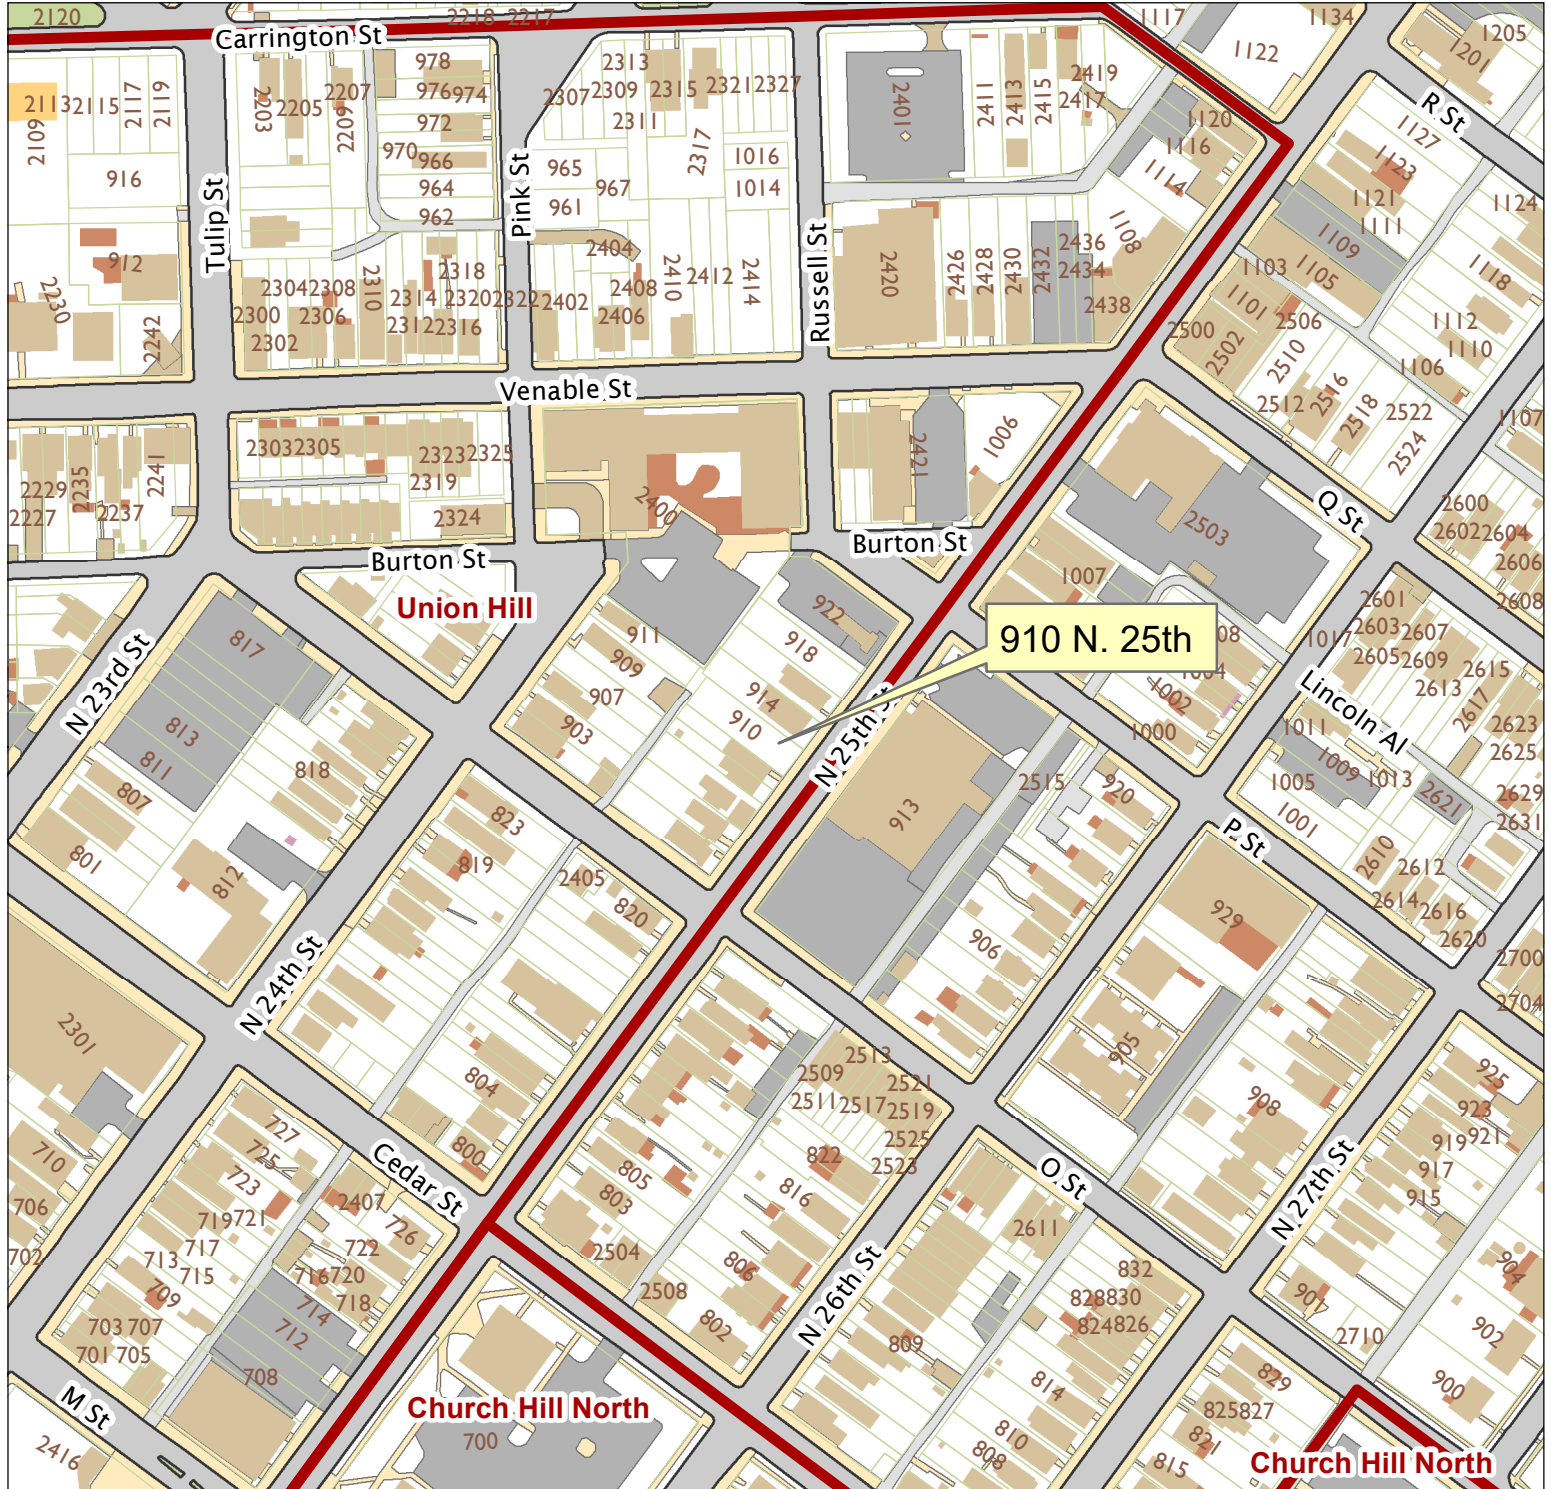

910 N. 25th Street

City of Richmond, VA

Geographic Information Systems

1 inch = 200 feet

Map printed by jonescl2 on 2019.03.07.

Document Path: G:\PDR\Planning & Preservation\CAR\Meetings\00 Current Meeting\Base Maps\Tools\Base Map.mxd

Disclaimer:

The City of Richmond assumes no liability either for any errors, omissions, or inaccuracies in the information provided regardless of the cause of such or for any decision made, action taken, or action not taken by the user in reliance upon any maps or information provided herein.

Location Reference