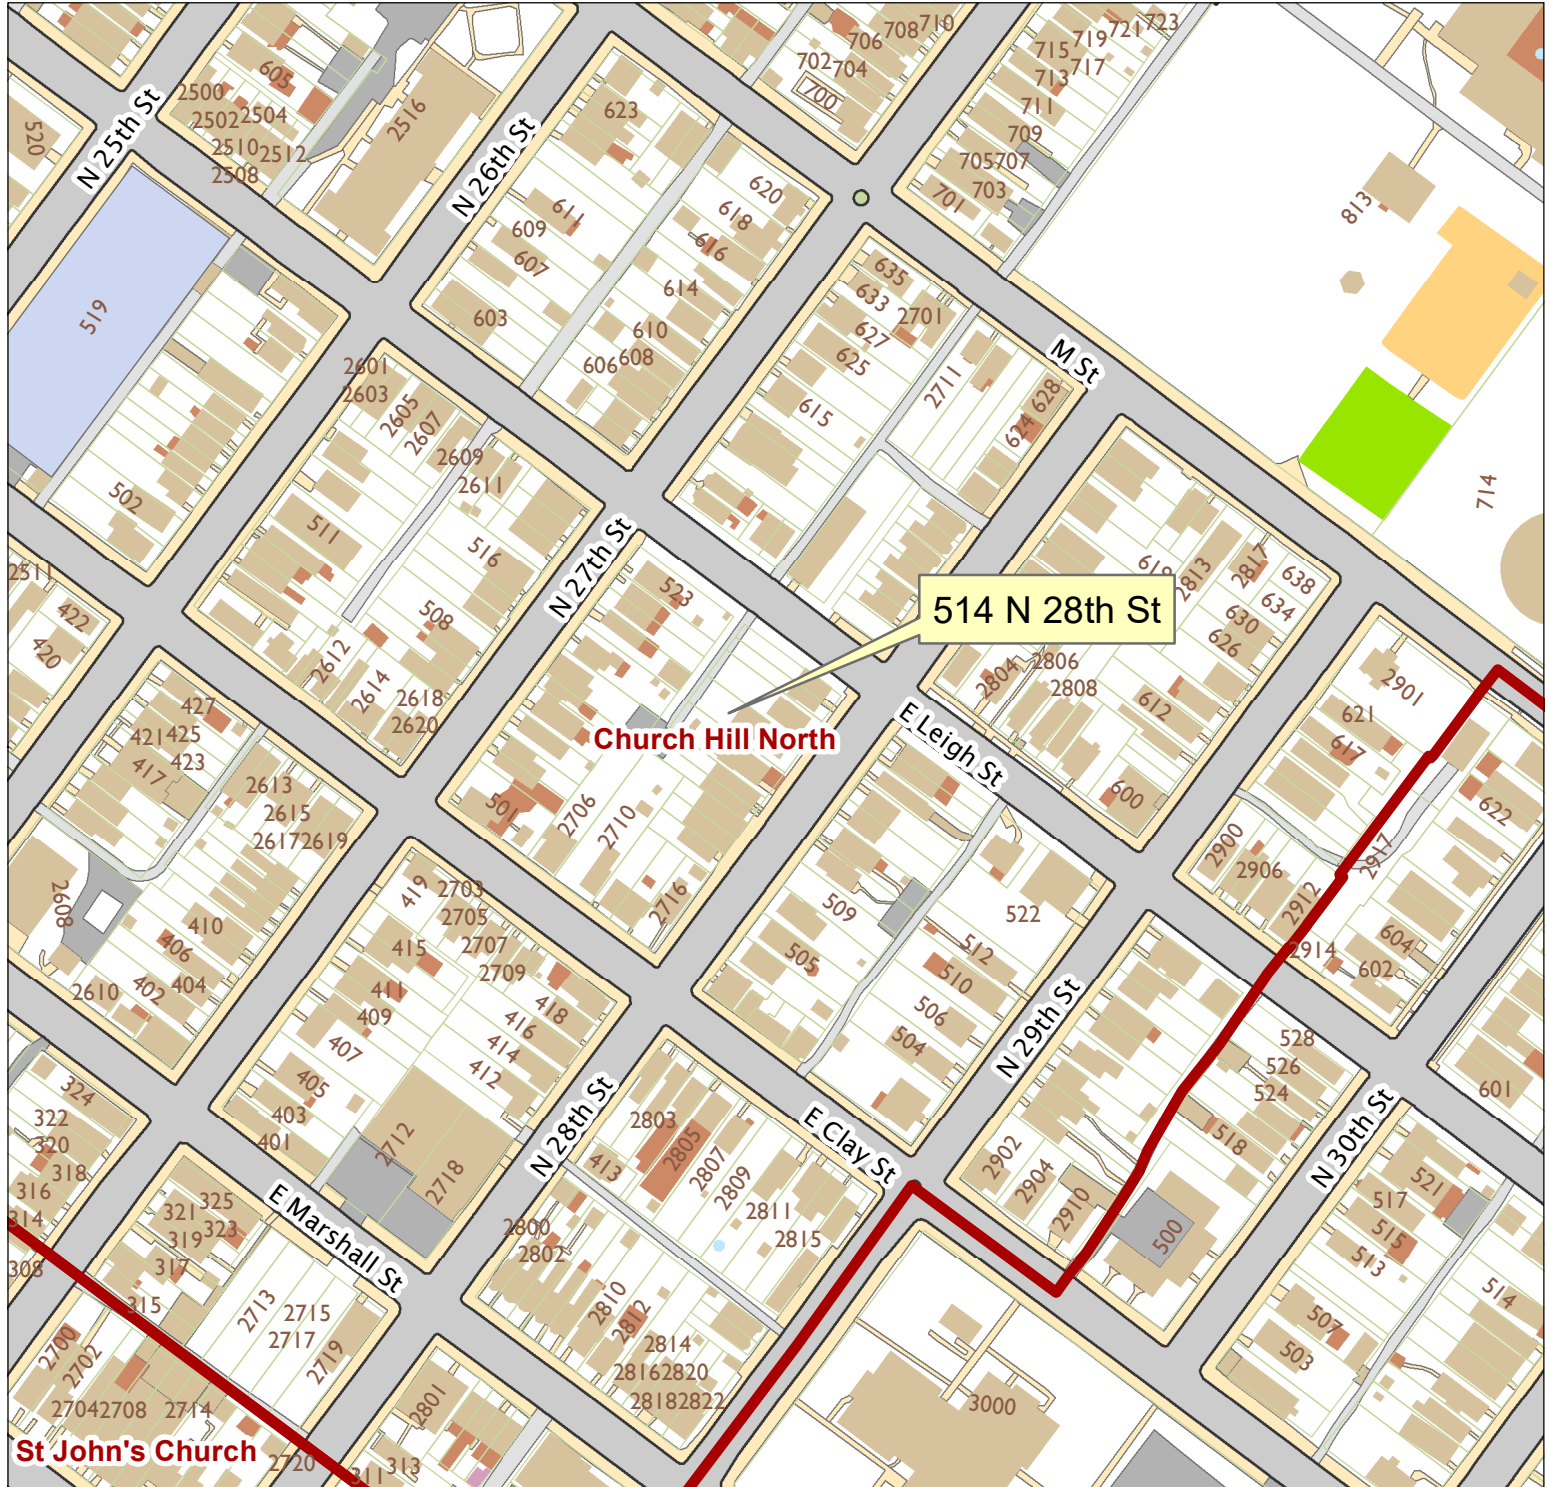

514 North 28th Street

City of Richmond, VA

Geographic Information Systems

1 inch = 200 feet

Map printed by jonescl2 on 2019.03.07.

Document Path: G:\PDR\Planning & Preservation\CAR\Meetings\00 Current Meeting\Base Maps\Tools\Base Map.mxd

Disclaimer:

The City of Richmond assumes no liability either for any errors, omissions, or inaccuracies in the information provided regardless of the cause of such or for any decision made, action taken, or action not taken by the user in reliance upon any maps or information provided herein.

Location Reference