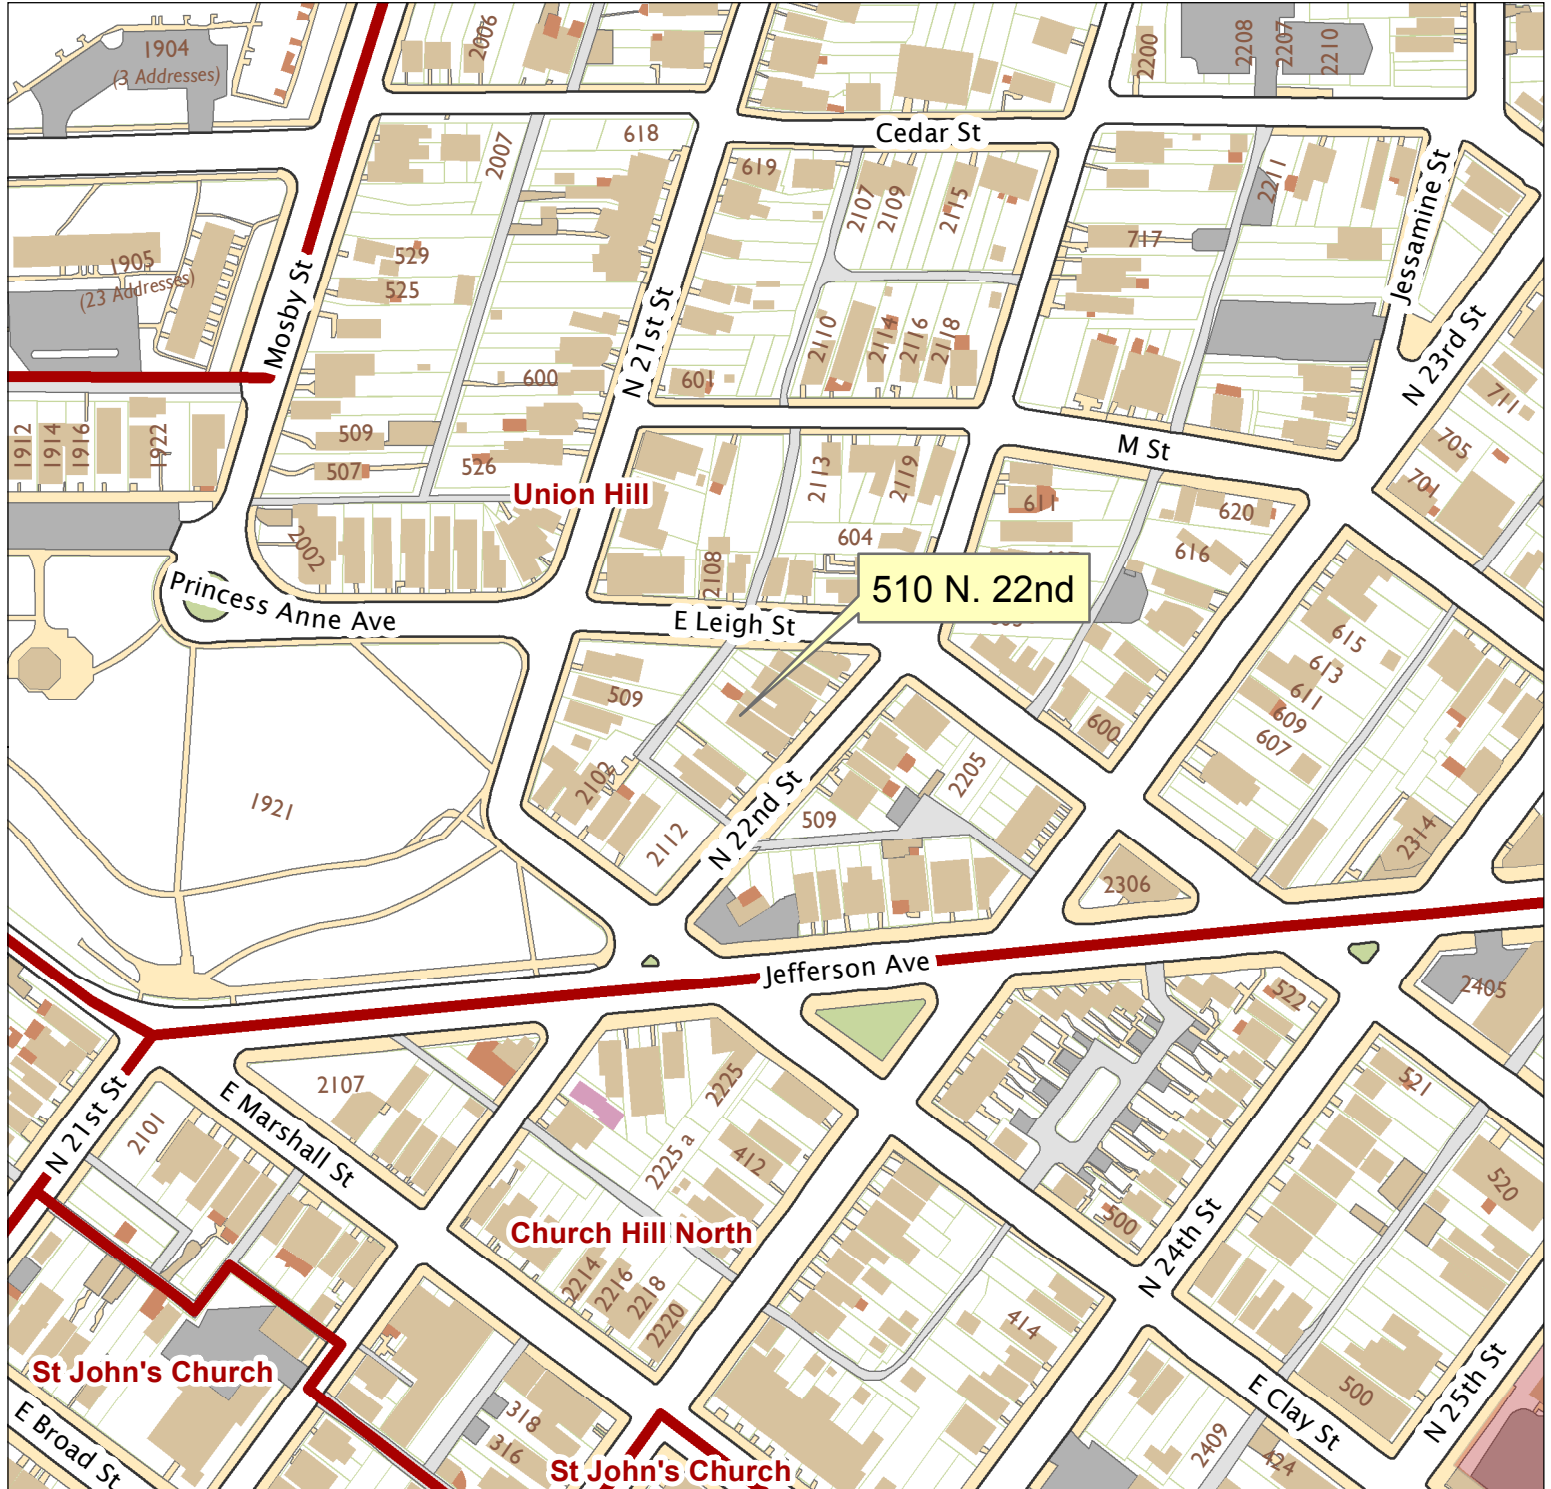

510 N. 22nd Street

City of Richmond, VA

Geographic Information Systems

1 inch = 200 feet

0 0.0125 0.025 0.05 0.075 0.1 Miles

Map printed by palmquwd on 2015.02.06.

Document Path: G:\PDR\Planning & Preservation\CAR\Applications\Base Maps\Base Map.mxd

Disclaimer:

The City of Richmond assumes no liability either for any errors, omissions, or inaccuracies in the information provided regardless of the cause of such or for any decision made, action taken, or action not taken by the user in reliance upon any maps or information provided herein.

Location Reference