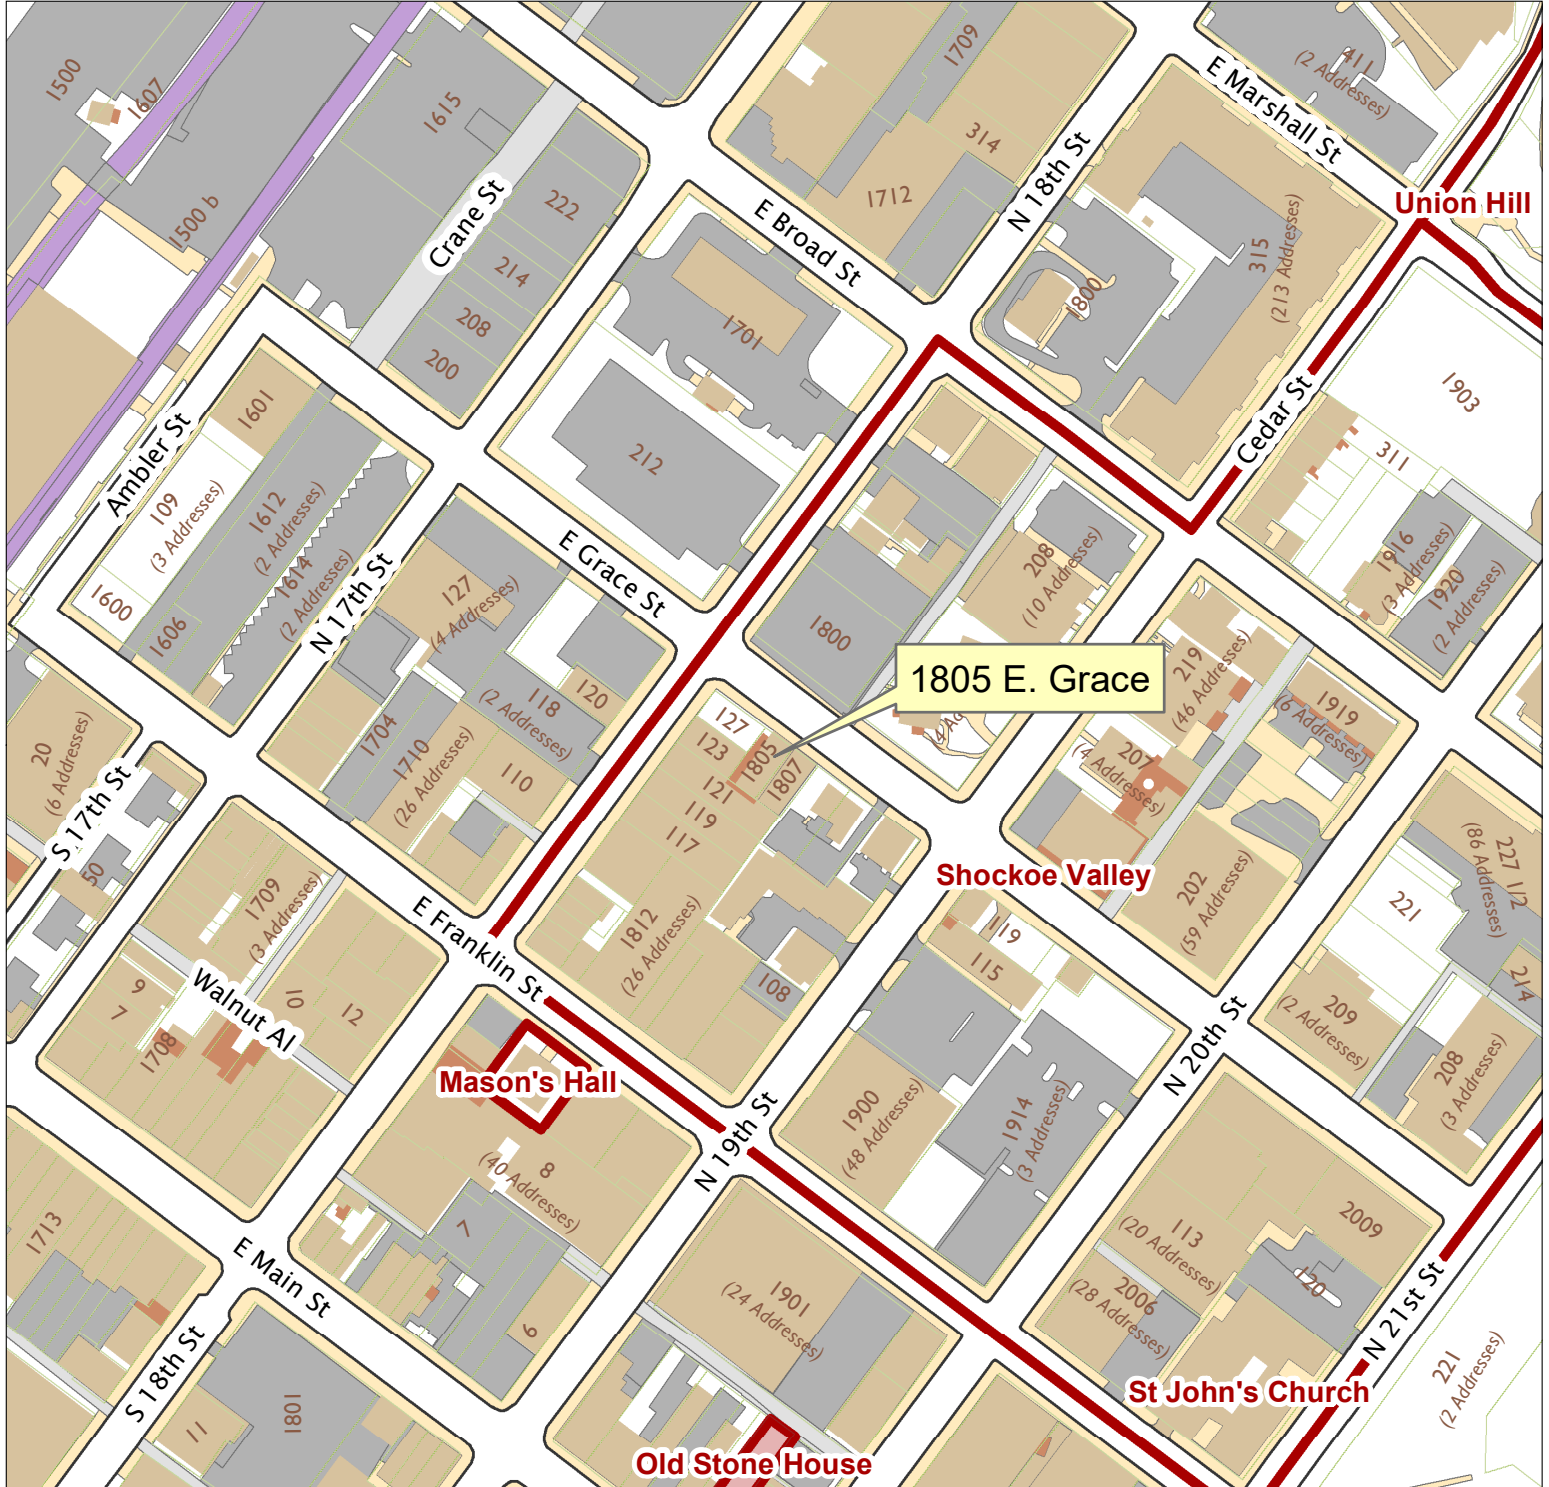

1805 E. Grace Street

City of Richmond, VA

Geographic Information Systems

1 inch = 200 feet

Map printed by jeffricr on 2018.05.09.

Document Path: \\Dit-file02-pv\commdev\$\PDR\Planning & Preservation\CAR\Applications\Base Maps\Base Map.mxd

Disclaimer:

The City of Richmond assumes no liability either for any errors, omissions, or inaccuracies in the information provided regardless of the cause of such or for any decision made, action taken, or action not taken by the user in reliance upon any maps or information provided herein.

Location Reference