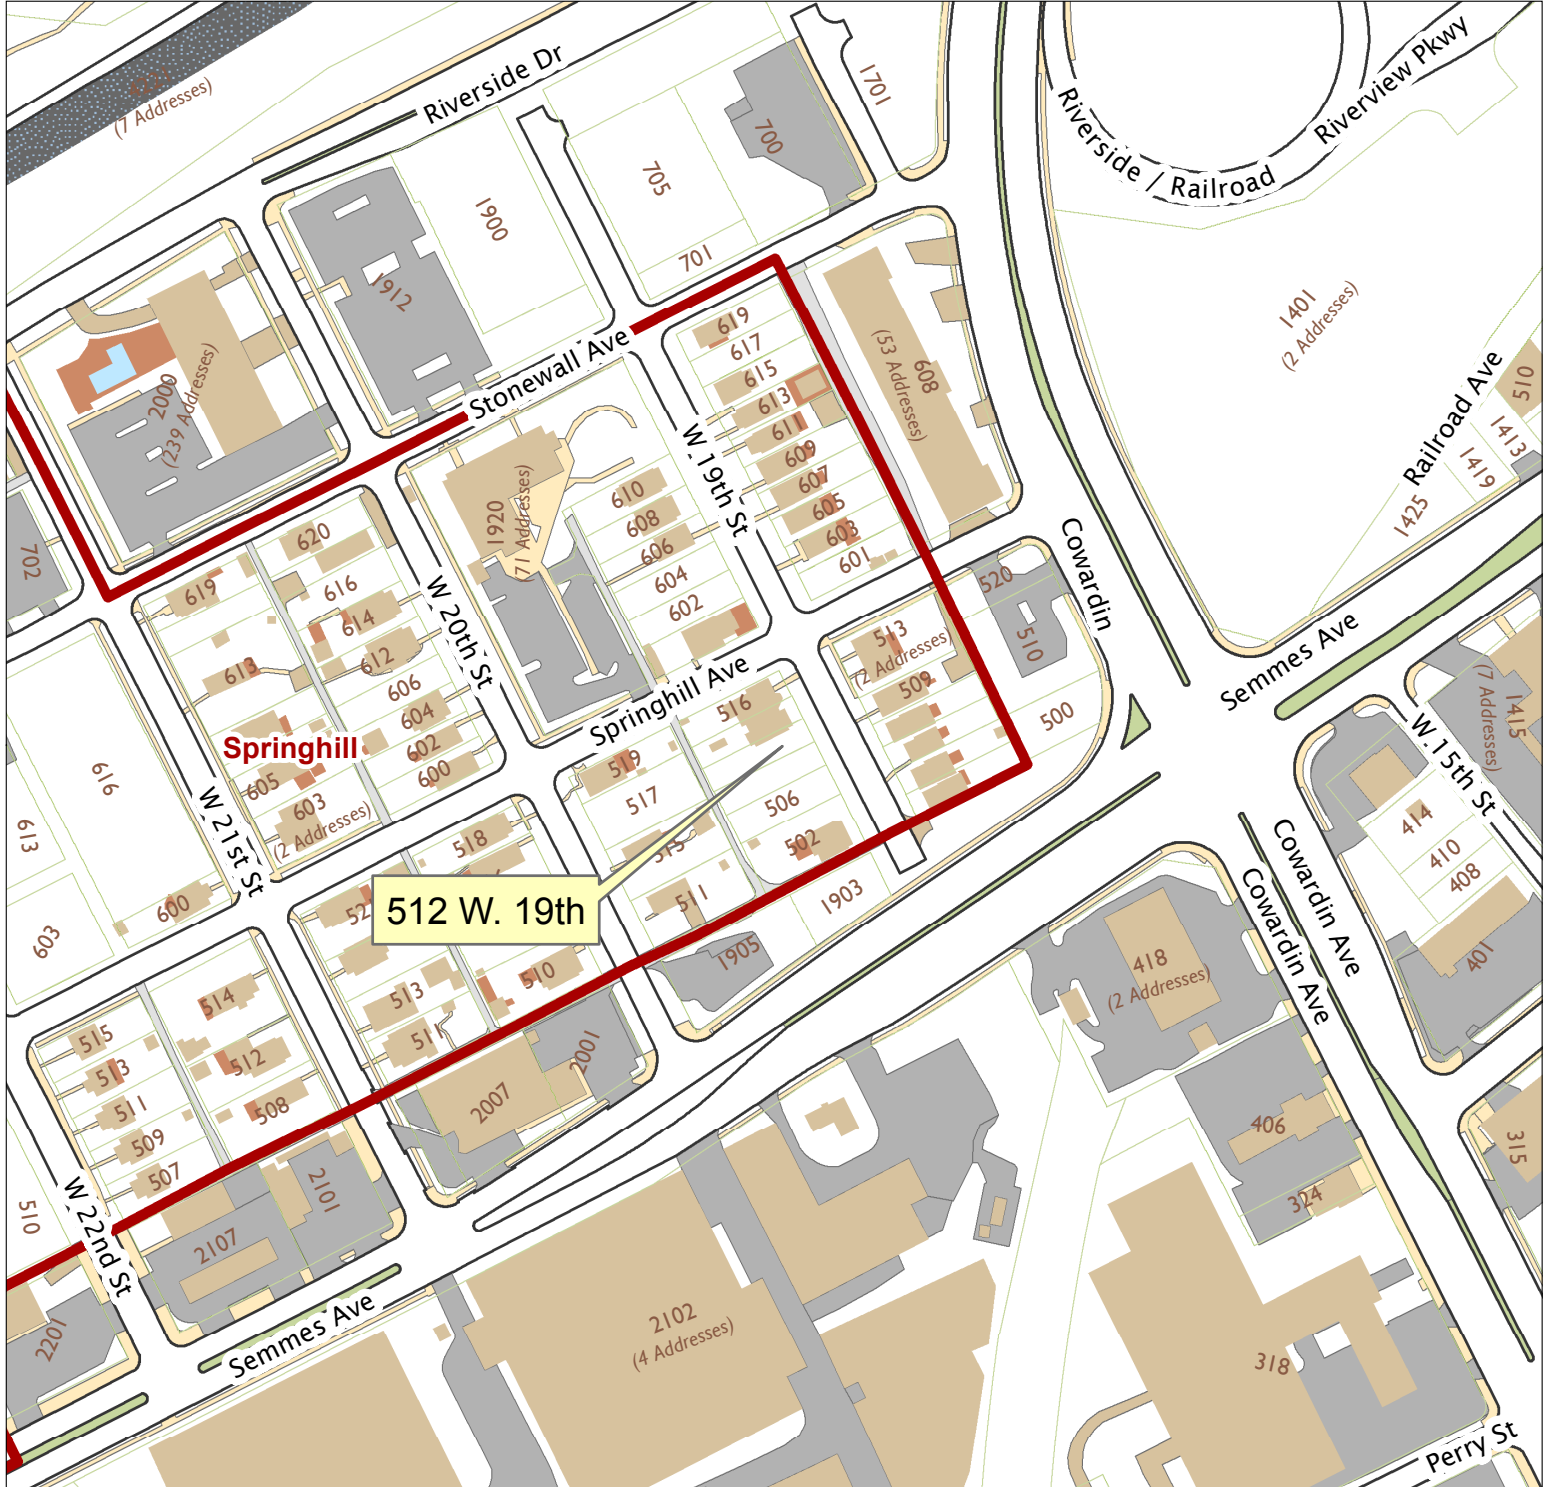

# 512 W. 19th Street

City of Richmond, VA

Geographic Information Systems

1 inch = 200 feet

Map printed by jeffricr on 2018.02.02.

Document Path: \\Dit-file02-pv\commdev\$\PDR\Planning & Preservation\CAR\Applications\Base Maps\Base Map.mxd

**Disclaimer:**

The City of Richmond assumes no liability either for any errors, omissions, or inaccuracies in the information provided regardless of the cause of such or for any decision made, action taken, or action not taken by the user in reliance upon any maps or information provided herein.

Location Reference